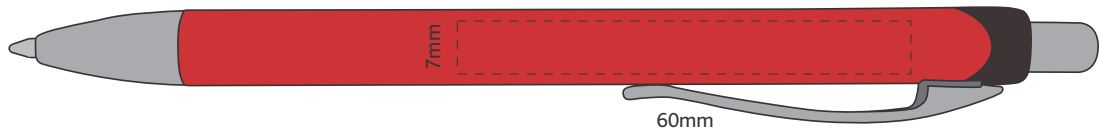

Actual Size: 100% when viewed on A4 paper

Screen Print

Pad Print
or

Engraving
(Note: Engraving is not available on the silver pen)

POSITION E

Engraves to Oxidised White