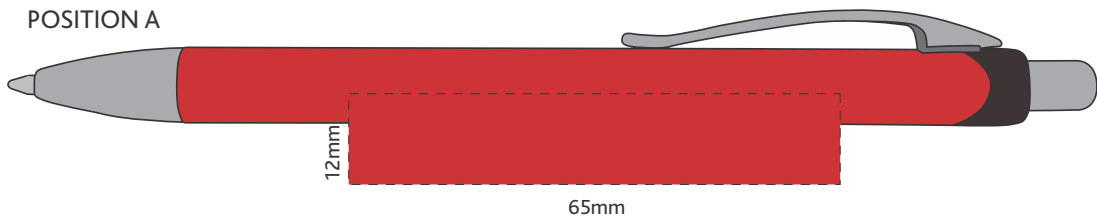

Actual Size: 100% when viewed on A4 paper

Screen Print

Pad Print
or

Engraving
(Note: Engraving is not available on the silver pen)

POSITION E

Engraves to Oxidised White