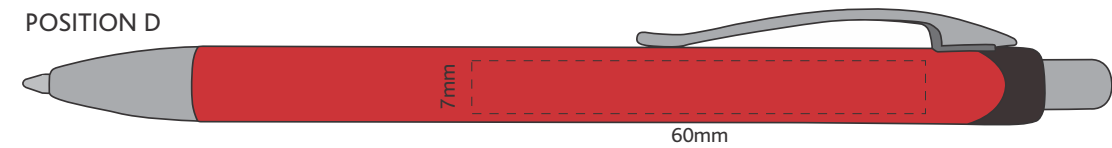

Actual Size: 100% when viewed on A4 paper

Screen Print

Pad Print
or

Engraving
(Note: Engraving is not available on the silver pen)

POSITION E

Engraves to Oxidised White