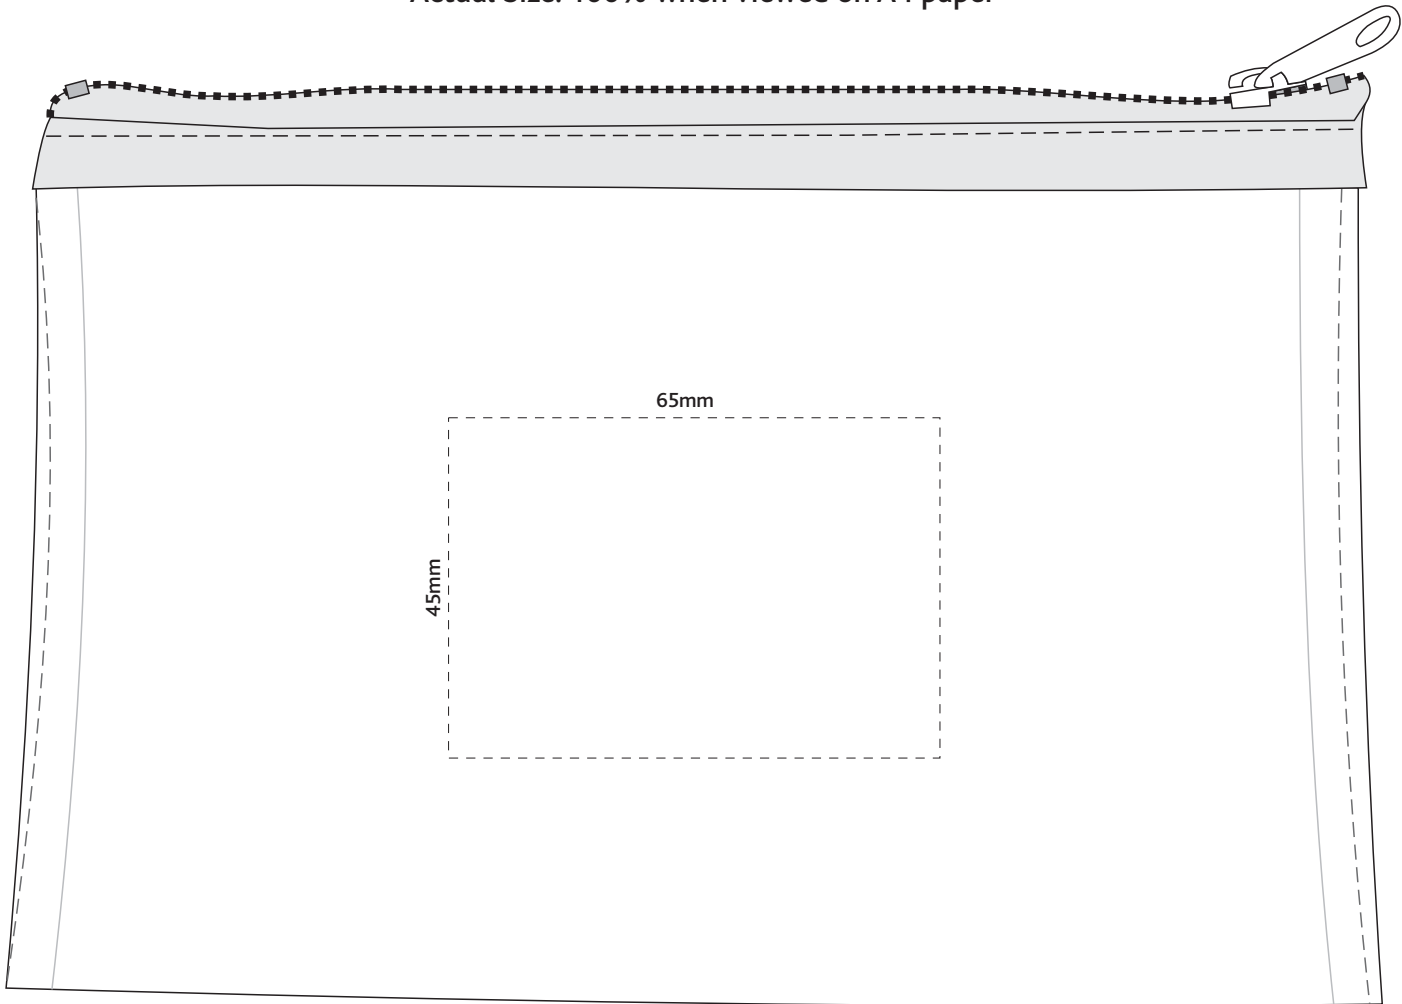

Actual Size: 100% when viewed on A4 paper

PAD PRINTED

Screen Print  
(one colour)