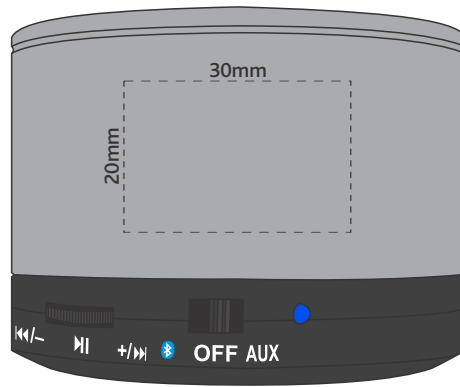

Actual Size: 100% when viewed on A4 paper

Pad Print

Pad Print

## Box Lid