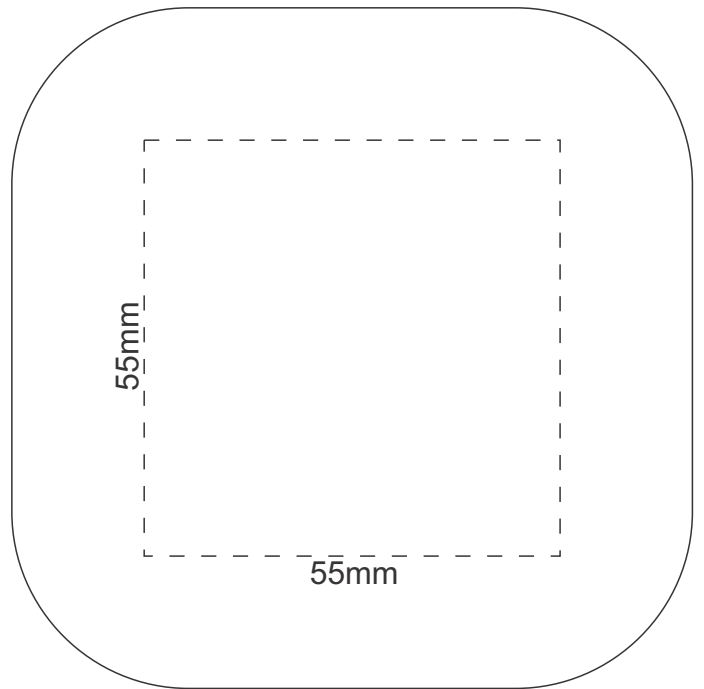

Actual Size: 100% when viewed on A4 paper

Blue line = bleed off to here.

Black line is actual size of the coaster.

Pink line indicates maximum safe print area.
Any artwork outside this line will be subject to blurring due to the thicker edge of the coaster.

Print applied on the underside of Coaster.
Coaster has a textured finish on topside.
Background will be clear unless coloured otherwise

Direct Digital

Print applied on the underside of Coaster.
Coaster has a textured finish on topside.
Background will be clear unless coloured otherwise

Pad Print

Note: Some minor over spray may be apparent when digitally printing full reversal prints