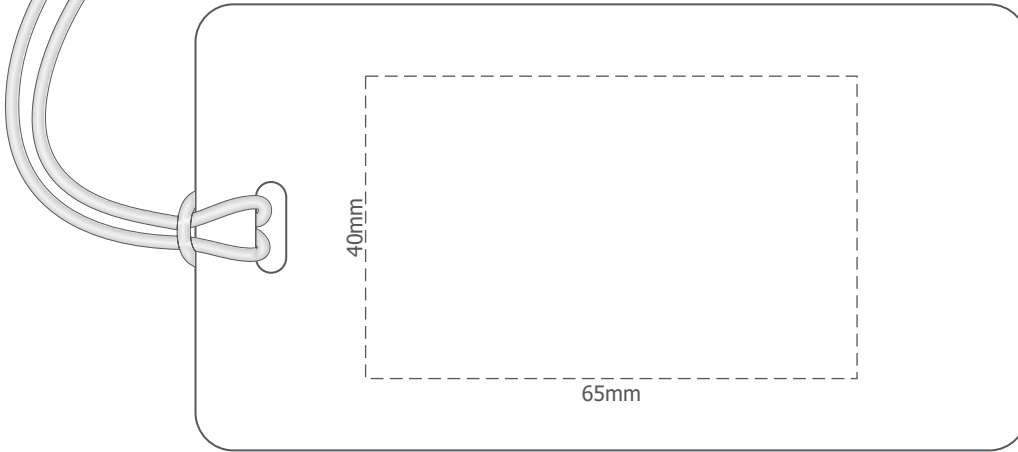

Actual Size: 100% when viewed on A4 paper

Pad

Actual Size: 100% when viewed on A4 paper

Full Colour

Blue Line = The SIGNIFICANT PRINT AREA
(Keep all critical images & text within this box)

Green Line = Maximum print area

Pink Line = Bleed off to here