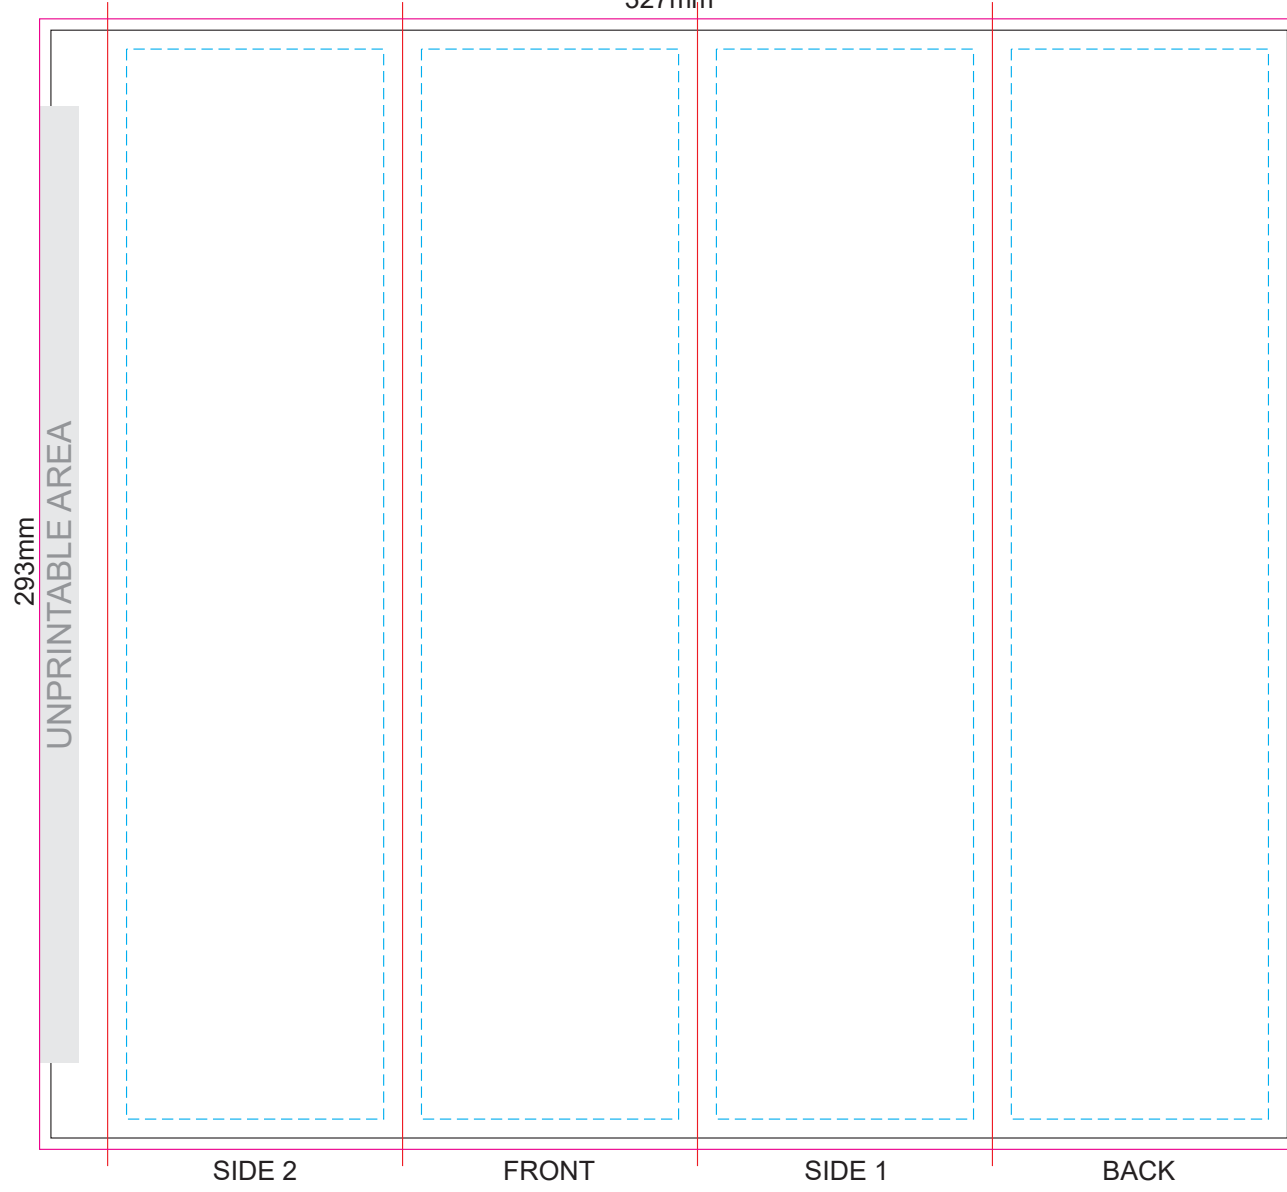

80% of Actual Size  
Screen Print

220mm

Approximately 8mm unprintable area

Approximately 8mm unprintable area  
130mm

Red Line = Exact opposites of the product  
(centre artwork to the red line)

# GIFT BOX SLEEVE

50% of Actual Size

Digital Print

327mm

Blue Line = The SIGNIFICANT PRINT AREA  
(Keep all critical images & text within this box)  
Black Line = Maximum print area  
Pink Line = Bleed off to here  
Red Line = Fold Line