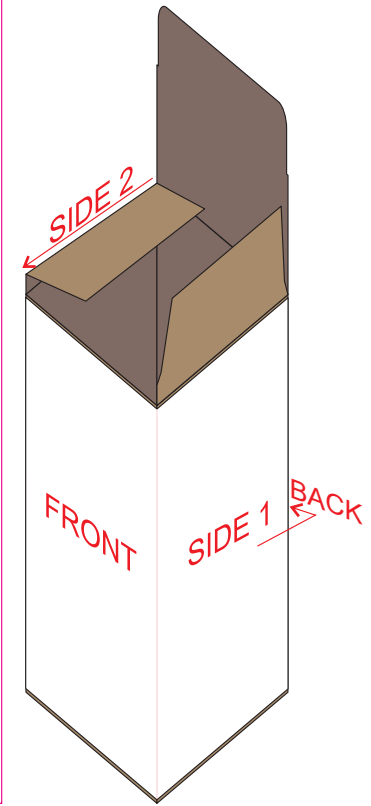

80% of Actual Size  
Screen Print

220mm

Approximately 8mm unprintable area

Approximately 8mm unprintable area  
130mm

Red Line = Exact opposites of the product  
(centre artwork to the red line)

# GIFT BOX SLEEVE

50% of Actual Size

Digital Print

327mm

Blue Line = The SIGNIFICANT PRINT AREA  
(Keep all critical images & text within this box)  
Black Line = Maximum print area  
Pink Line = Bleed off to here  
Red Line = Fold Line