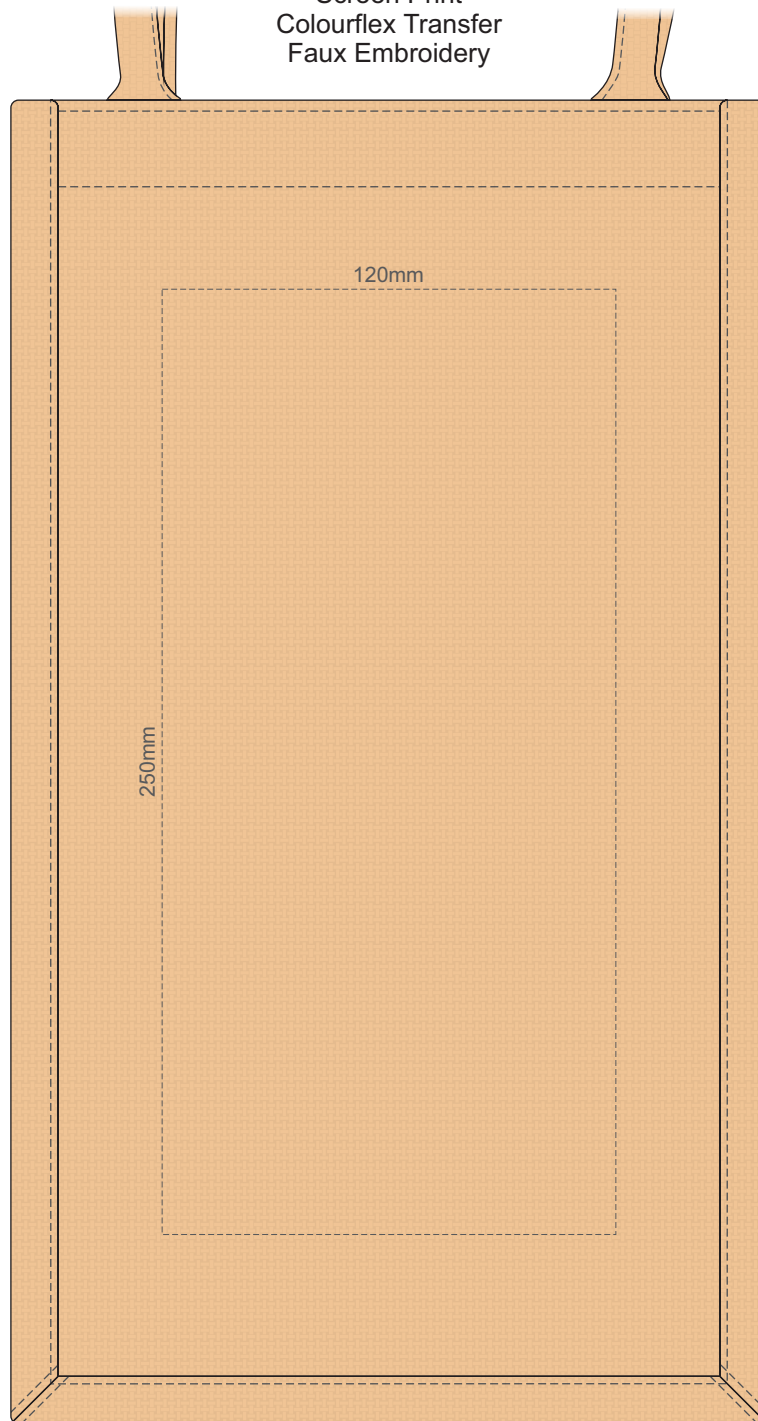

50% of Actual Size
Screen Print
Colourflex Transfer
Faux Embroidery

Please be aware the artwork will be significantly affected by the texture of the bag. Fine detailing, small text will be lost in the texture of the bag and may not be legible.