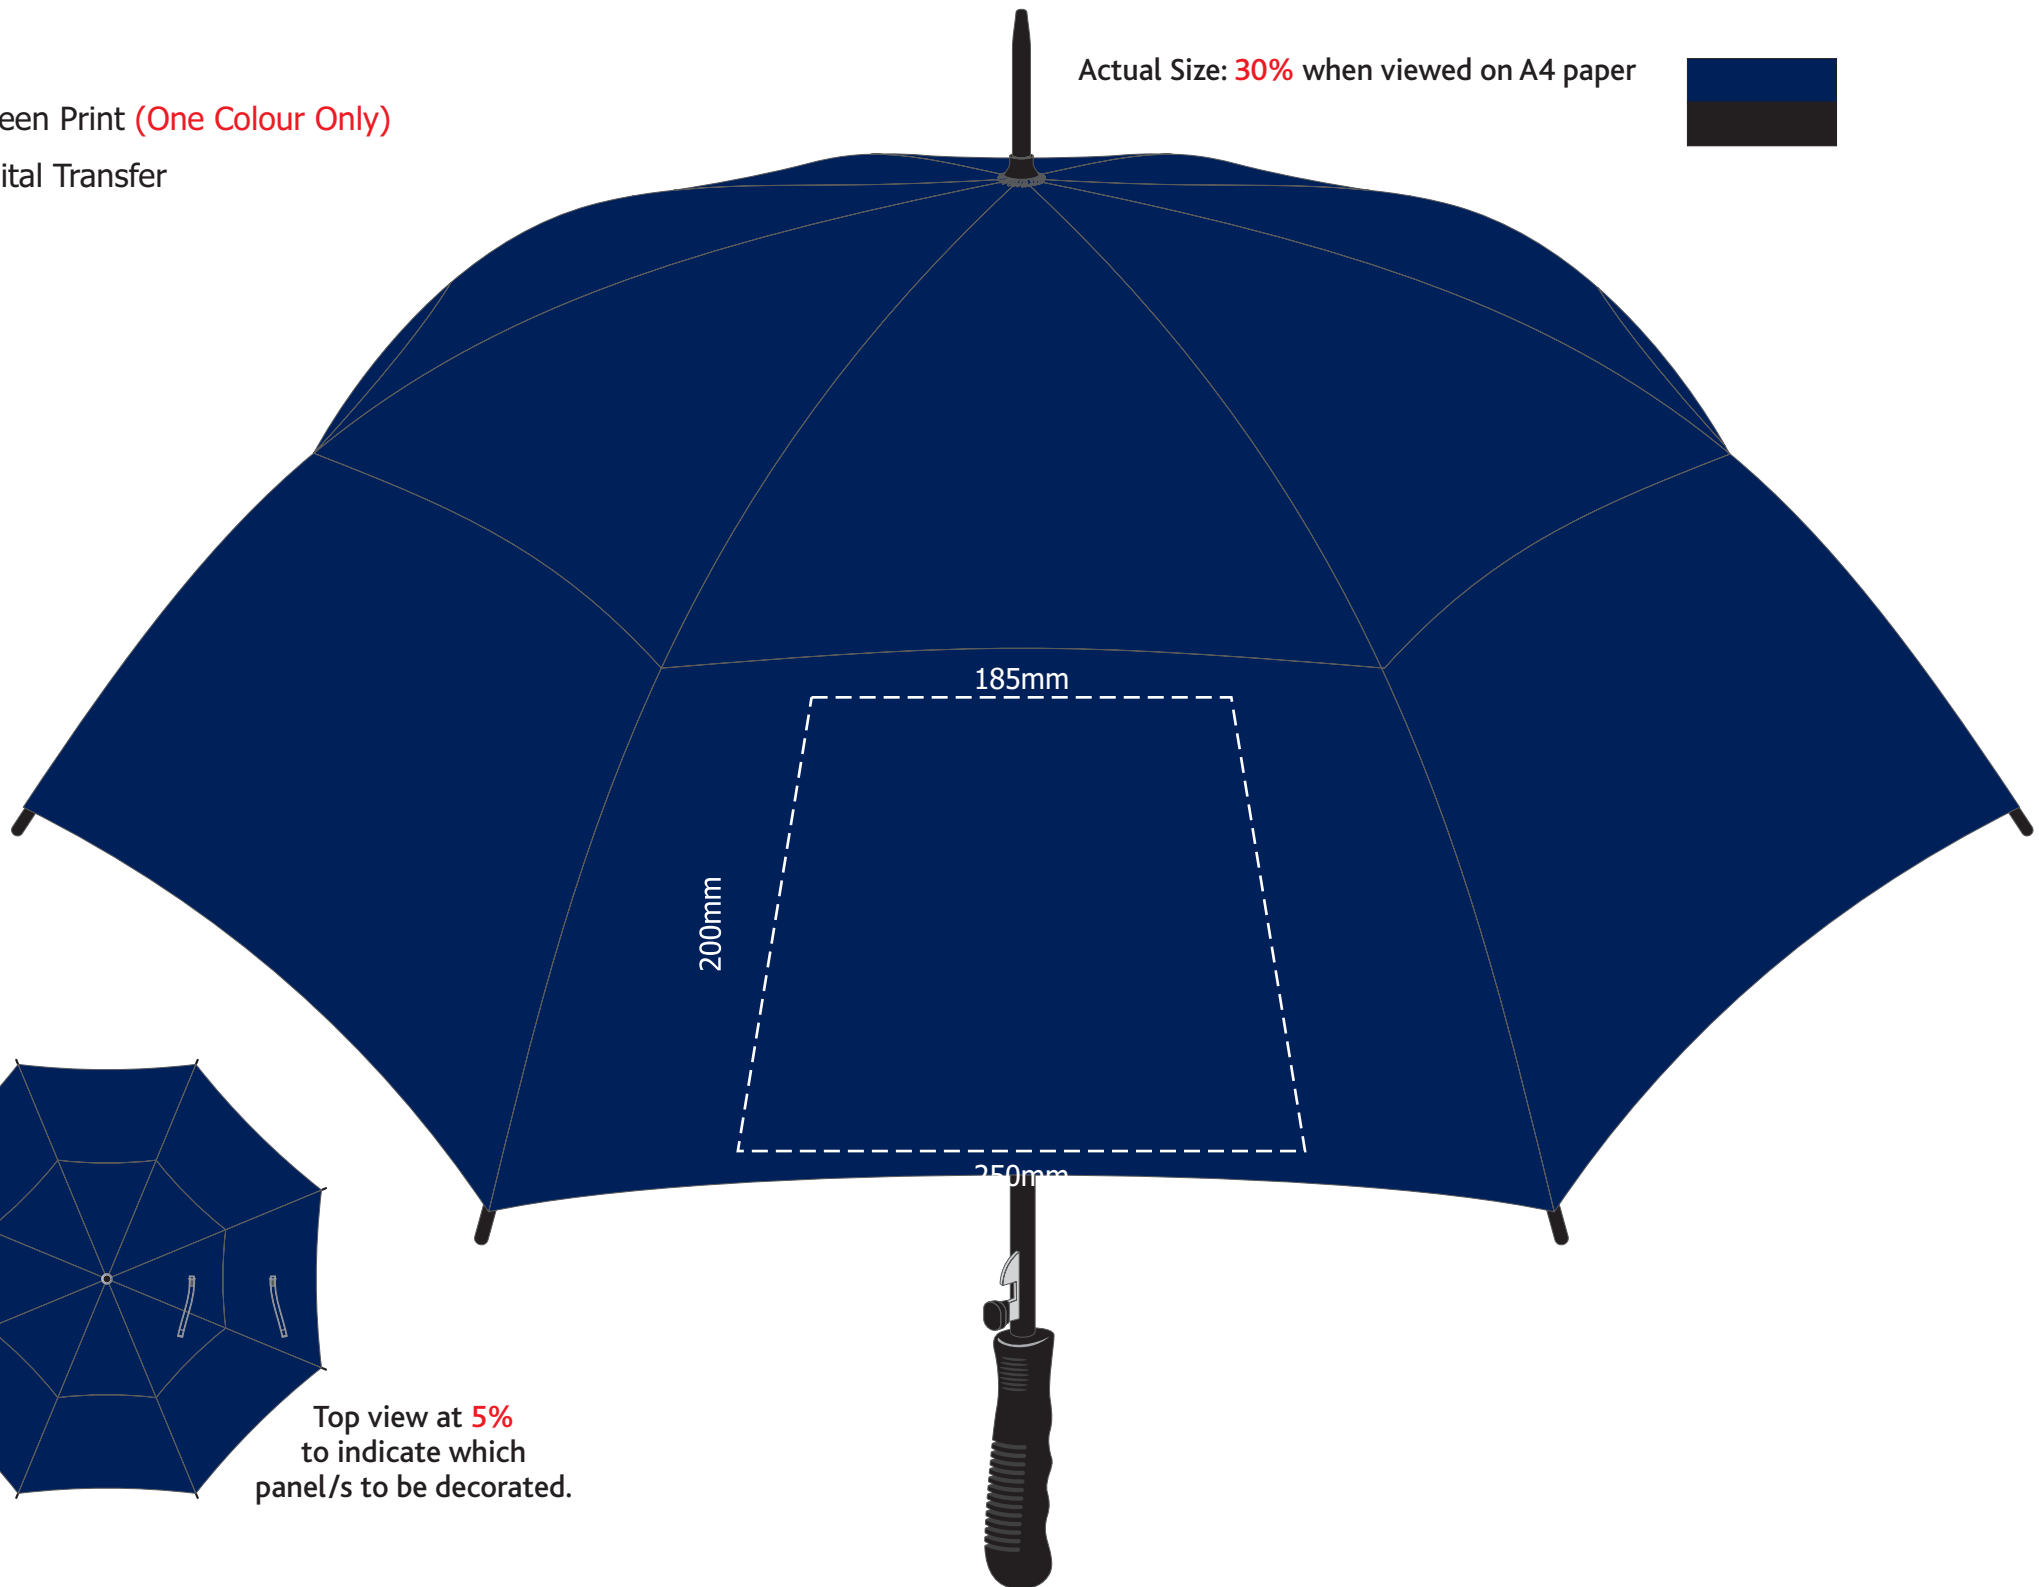

Screen Print (One Colour Only)

Digital Transfer

Actual Size: 30% when viewed on A4 paper

Top view at 5%  
to indicate which  
panel/s to be decorated.