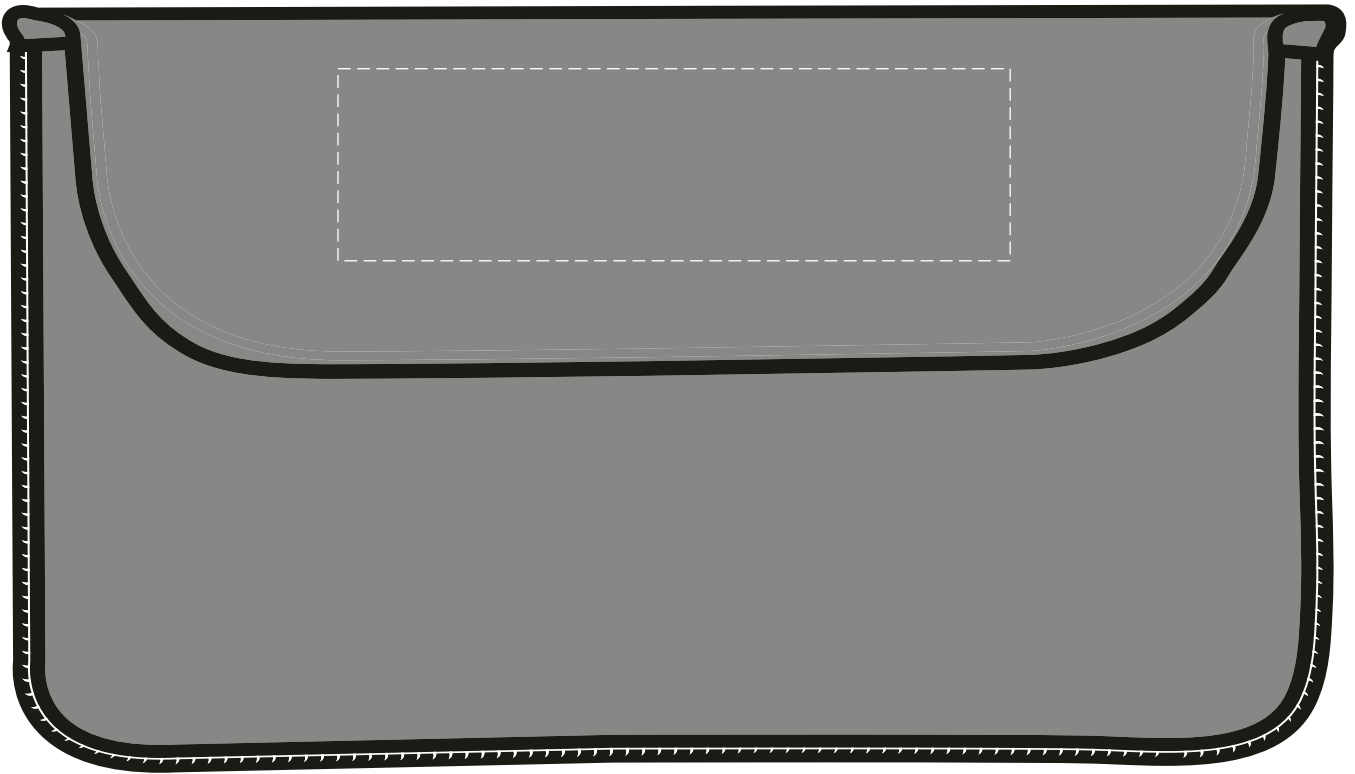

Flap  
Screen print area at 100%  
(one colour)

89mm

25mm

**NOT ACTUAL SIZE**