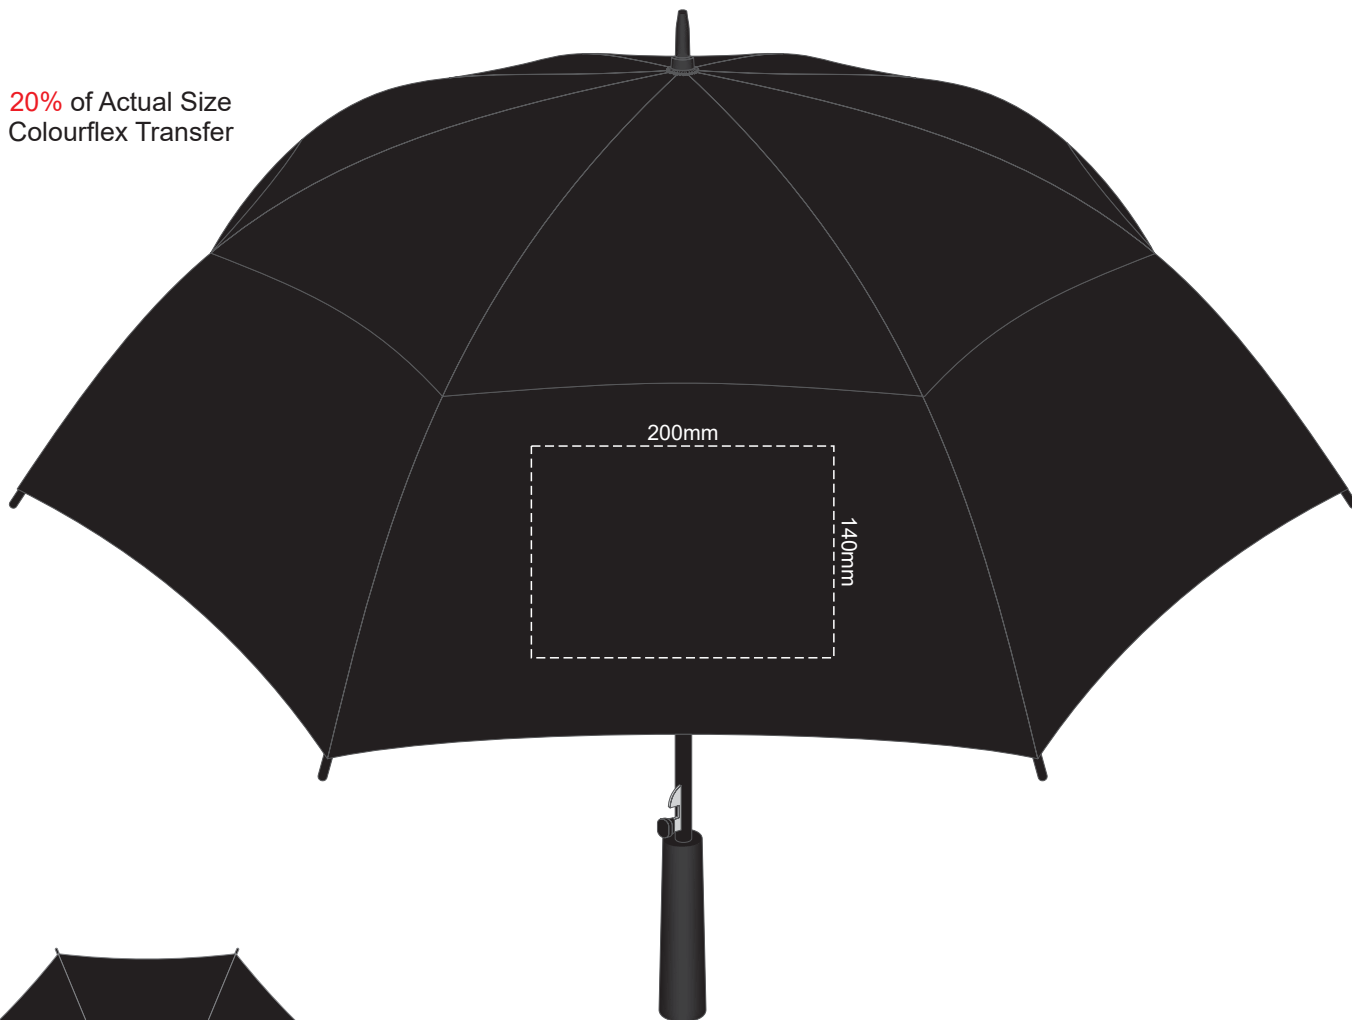

20% of Actual Size
Screen Print (one colour)

Top view at 5%
to indicate which
panel/s to be decorated.

All panels are printable except for the panel with tie.

20% of Actual Size
Colourflex Transfer

Top view at 5%
to indicate which
panel/s to be decorated.

All panels are printable except for the panel with tie.