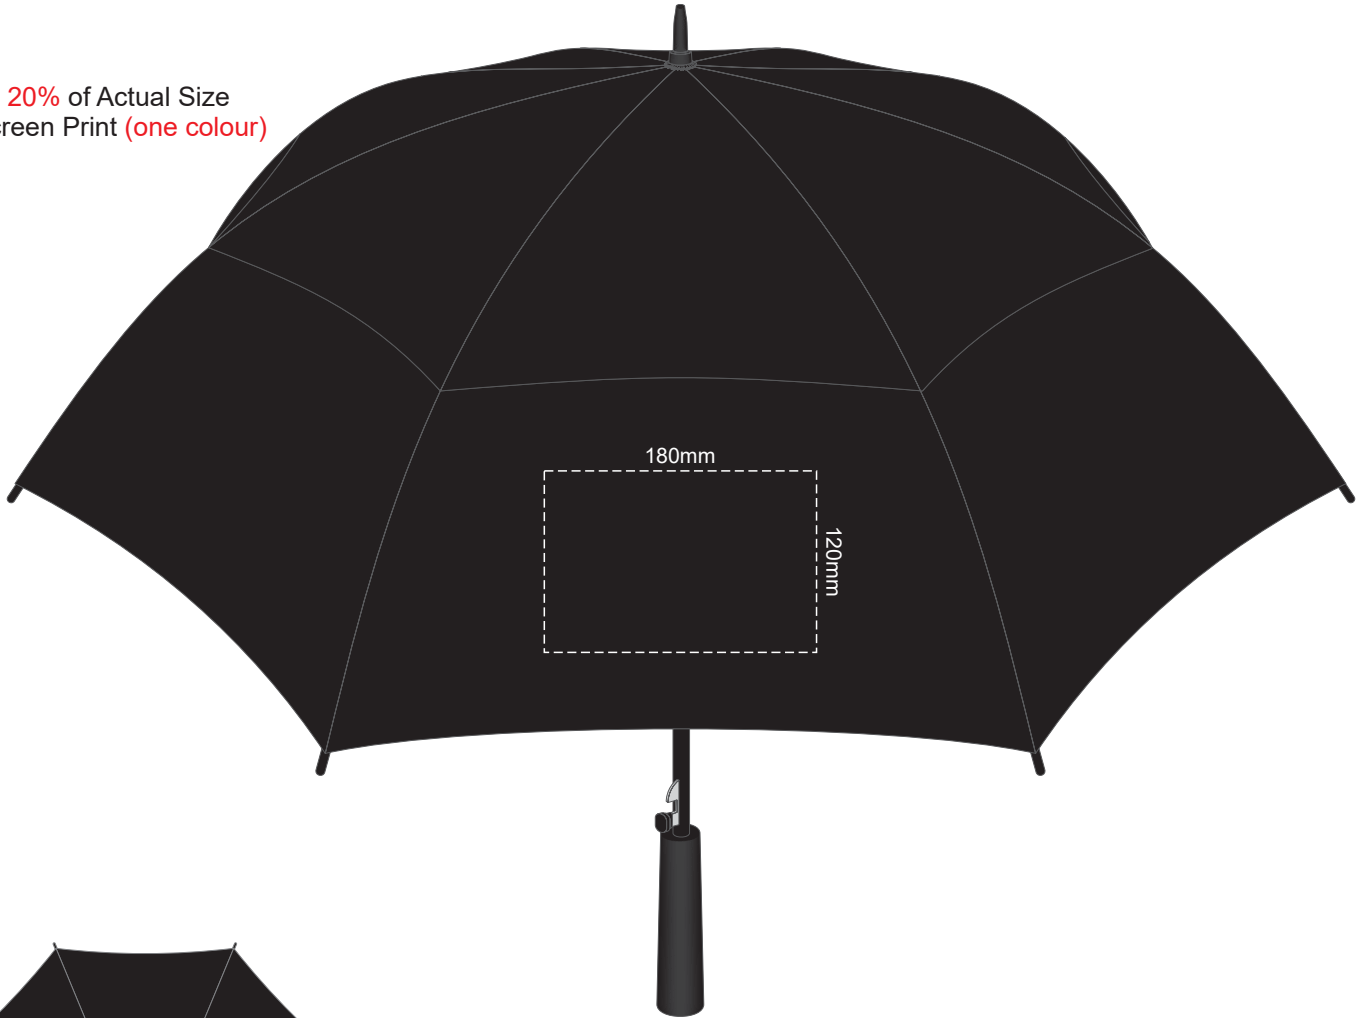

20% of Actual Size
Screen Print (one colour)

Top view at 5%
to indicate which
panel/s to be decorated.

All panels are printable except for the panel with tie.

20% of Actual Size
Colourflex Transfer

Top view at 5%
to indicate which
panel/s to be decorated.

All panels are printable except for the panel with tie.