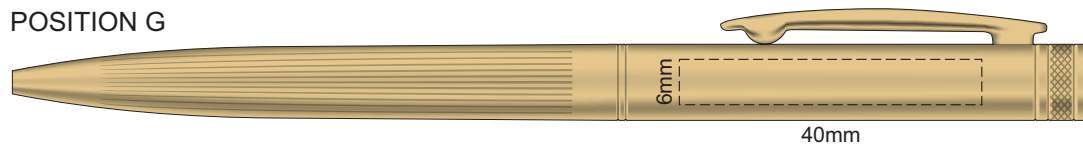

100% of Actual Size
Pad Print

100% of Actual Size
Laser Engraving

Engraves to a natural etch for Gold

Laser engraves to a natural etch for Silver and Gunmetal

100% of Actual Size
Pad Print

100% of Actual Size
Deboss