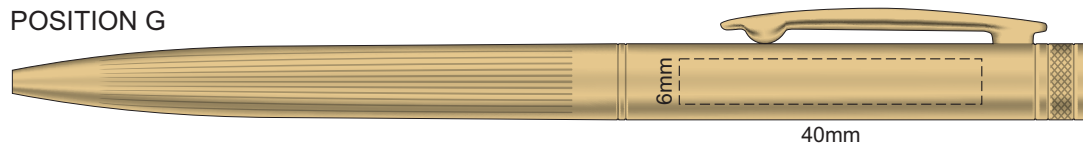

100% of Actual Size
Pad Print

100% of Actual Size
Laser Engraving

Engraves to a natural etch for Gold

Laser engraves to a natural etch for Silver and Gunmetal

100% of Actual Size
Pad Print

100% of Actual Size
Deboss