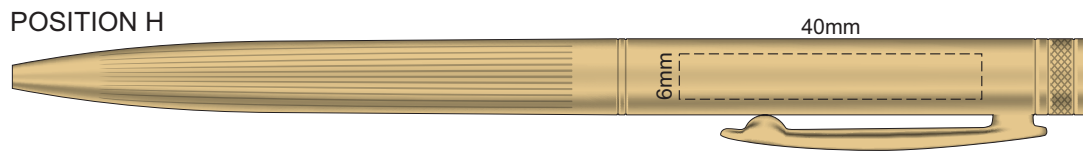

100% of Actual Size
Pad Print

100% of Actual Size
Laser Engraving

Engraves to a natural etch for Gold

Laser engraves to a natural etch for Silver and Gunmetal

100% of Actual Size
Pad Print

100% of Actual Size
Deboss