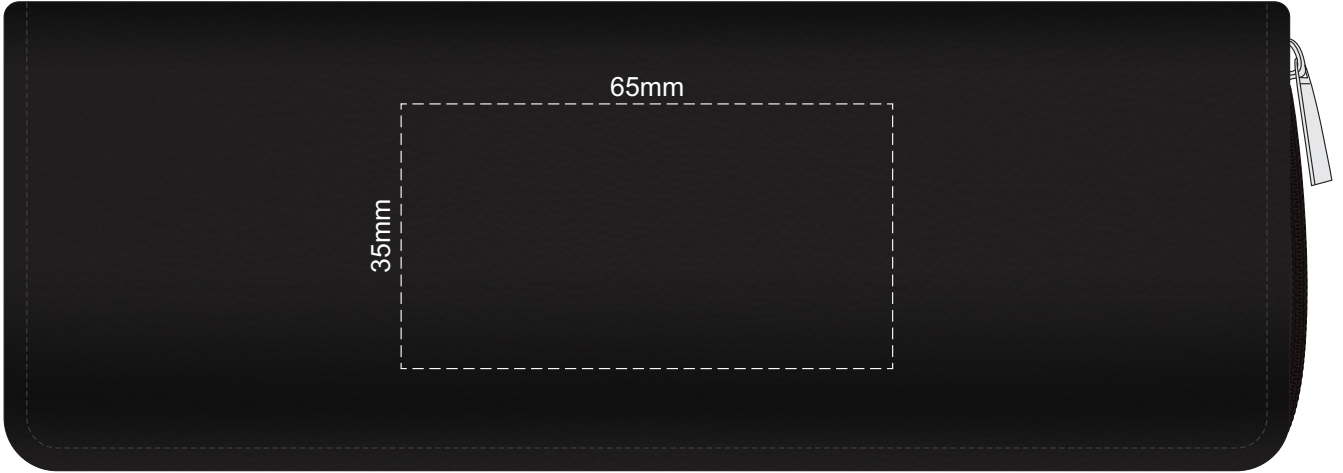

100% of Actual Size
Pad Print

100% of Actual Size
Laser Engraving

Engraves to a natural etch for Gold

Laser engraves to a natural etch for Silver and Gunmetal

100% of Actual Size
Pad Print

100% of Actual Size
Deboss