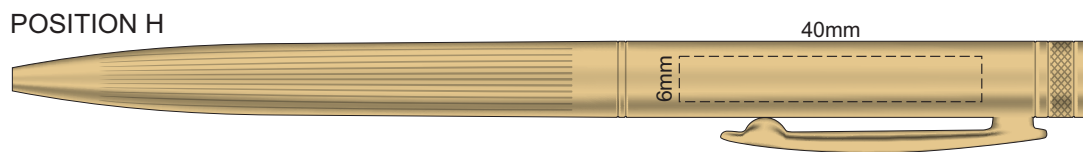

100% of Actual Size
Pad Print

100% of Actual Size
Laser Engraving

Engraves to a natural etch for Gold

Laser engraves to a natural etch for Silver and Gunmetal

100% of Actual Size
Pad Print

100% of Actual Size
Deboss