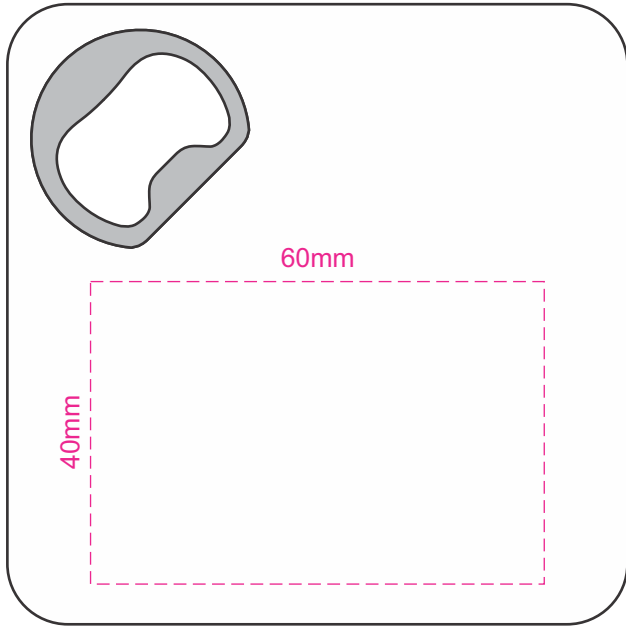

Actual Size: 100% when viewed on A4 paper

Pad Print

Direct Digital

Direct Digital

Direct Digital

Blue Line = The SIGNIFICANT PRINT AREA  
(Keep all critical images & text within this box)  
Black Line = Maximum print area  
Pink Line = Bleed off to here

Note: Some minor over spray may be apparent when digitally printing full reversal prints