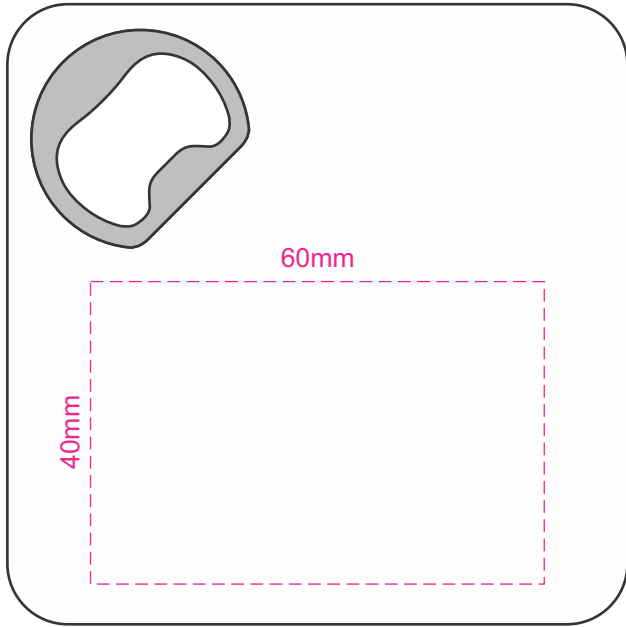

Actual Size: 100% when viewed on A4 paper

Pad Print

Direct Digital

Direct Digital

Direct Digital

Blue Line = The SIGNIFICANT PRINT AREA
(Keep all critical images & text within this box)
Black Line = Maximum print area
Pink Line = Bleed off to here

Note: Some minor over spray may be apparent when digitally printing full reversal prints