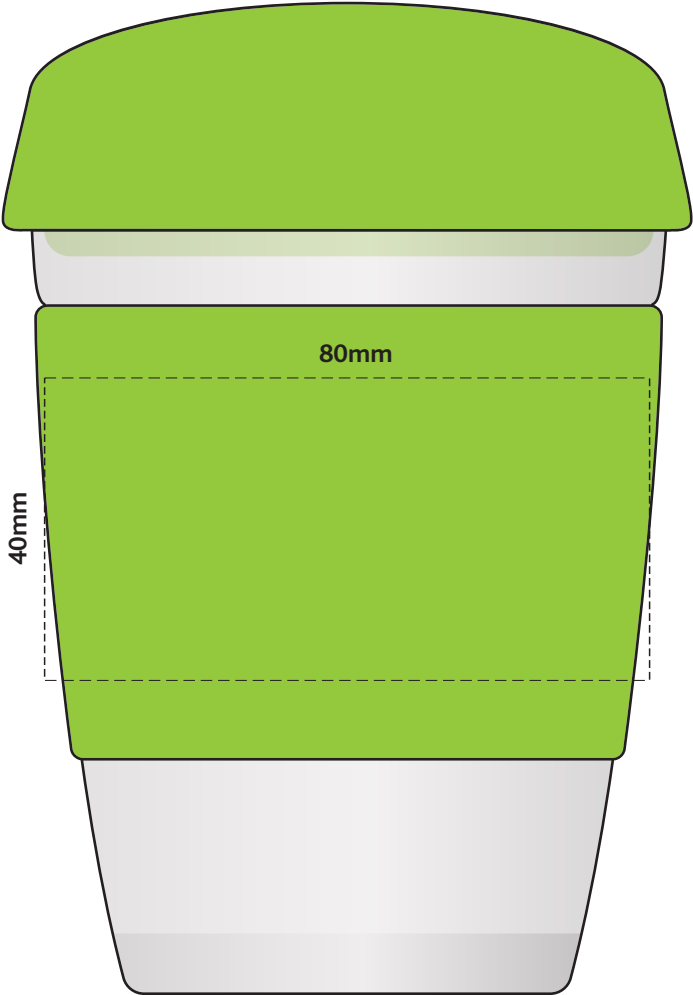

Actual Size: 100% when viewed on A4 paper

Screen Print (One Colour Only)