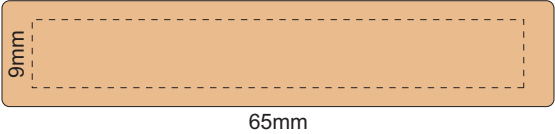

Direct Digital  
Laser Engraving

Actual Size: 100% when viewed on A4 paper

Box Lid

Tower Piece SIDE A  
Laser Engraving

Tower Piece SIDE B  
Laser Engraving

Laser Engraves to a  
Natural Etch