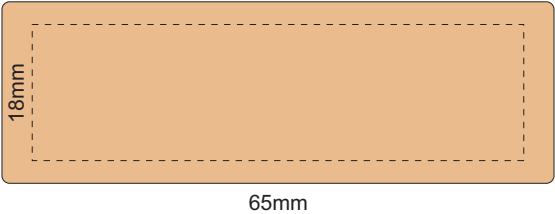

Direct Digital  
Laser Engraving

Actual Size: 100% when viewed on A4 paper

Box Lid

Tower Piece SIDE A  
Laser Engraving

Tower Piece SIDE B  
Laser Engraving

Laser Engraves to a  
Natural Etch