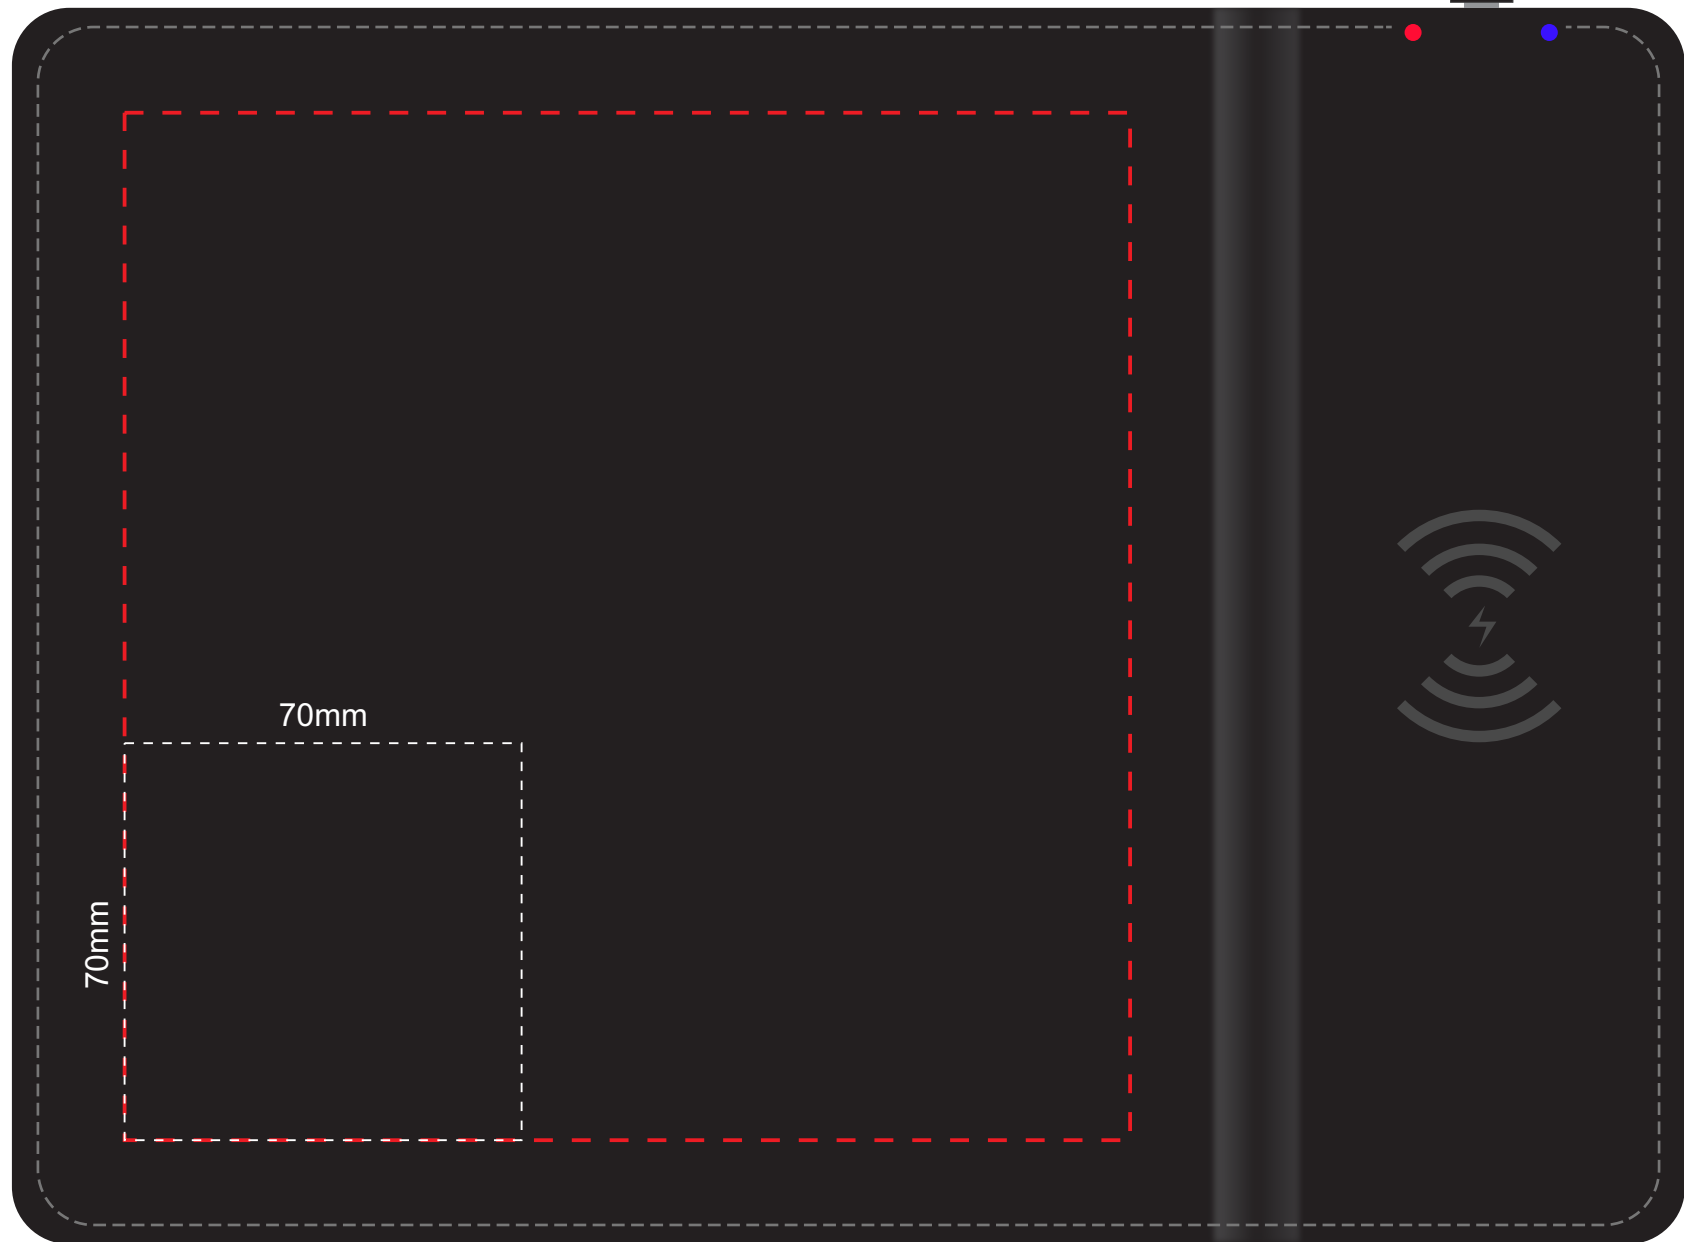

Actual Size: 75% when viewed on A4 paper

Pad Print

Pad Print branding area can be moved anywhere within the red line

Actual Size: 75% when viewed on A4 paper

Screen Print
Direct Digital

Actual Size: 75% when viewed on A4 paper

Debossing

Debossing branding area can be moved anywhere within the red line