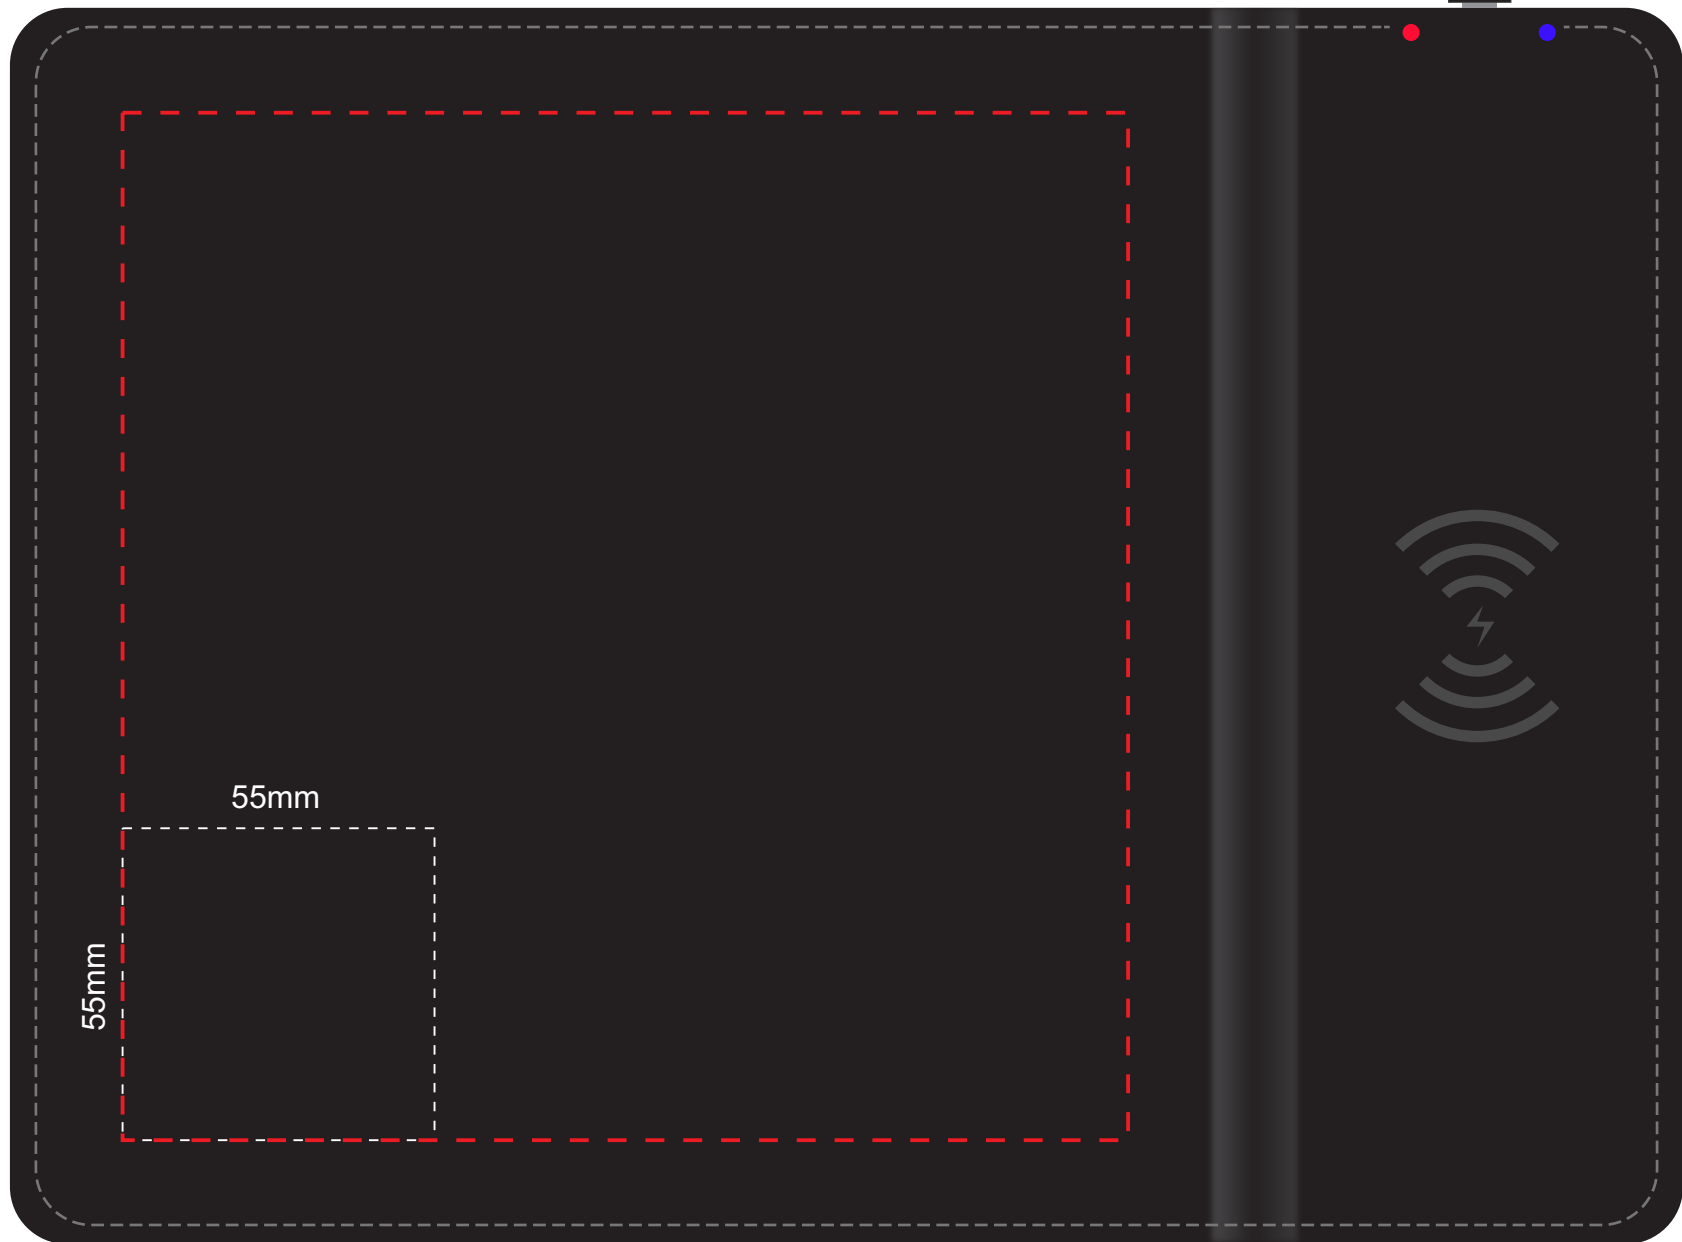

Actual Size: 75% when viewed on A4 paper

Pad Print

Pad Print branding area can be moved anywhere within the red line

Actual Size: 75% when viewed on A4 paper

Screen Print
Direct Digital

Actual Size: 75% when viewed on A4 paper

Debossing

Debossing branding area can be moved anywhere within the red line