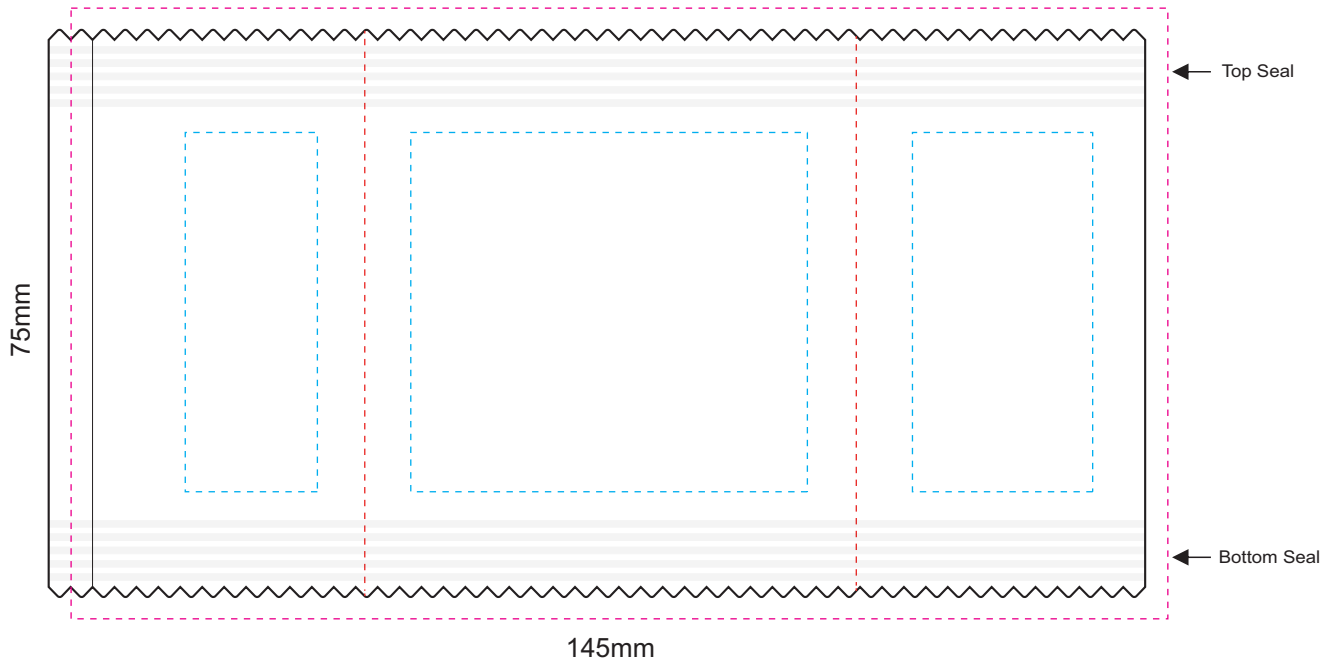

100% of Actual Size
Direct Digital

FRONT

BACK

MINT BAG

Direct Digital Template

- Blue Dotted Line = The SIGNIFICANT PRINT AREA
(Keep all critical images & text within this box)
- Black Line = Maximum print area
- Pink Dotted Line = Bleed off to here
- Red Dotted Line = Fold line