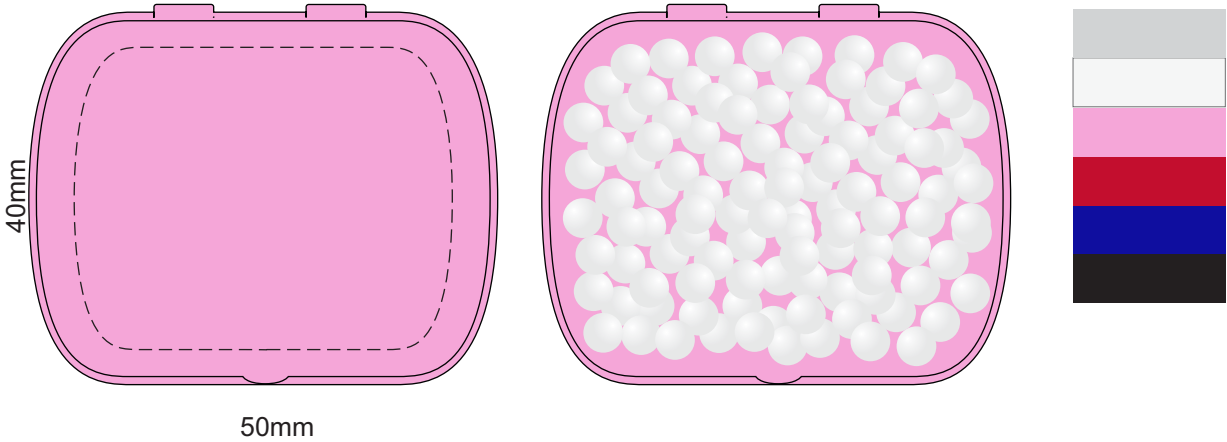

100% of Actual Size  
Direct Digital

100% of Actual Size  
Digital Label

Label positioning is not guaranteed  
to be 100% centre aligned.

Blue Dotted Line = The SIGNIFICANT PRINT AREA  
(Keep all critical images & text within this box)  
Black Line = Maximum print area  
Pink Dotted Line = Bleed off to here