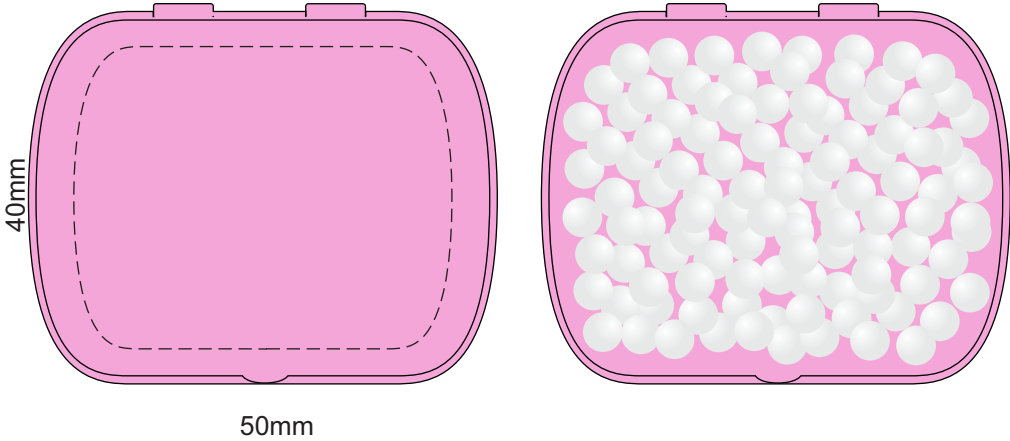

100% of Actual Size  
Direct Digital

100% of Actual Size  
Digital Label

Label positioning is not guaranteed  
to be 100% centre aligned.

Blue Dotted Line = The SIGNIFICANT PRINT AREA  
(Keep all critical images & text within this box)  
Black Line = Maximum print area  
Pink Dotted Line = Bleed off to here