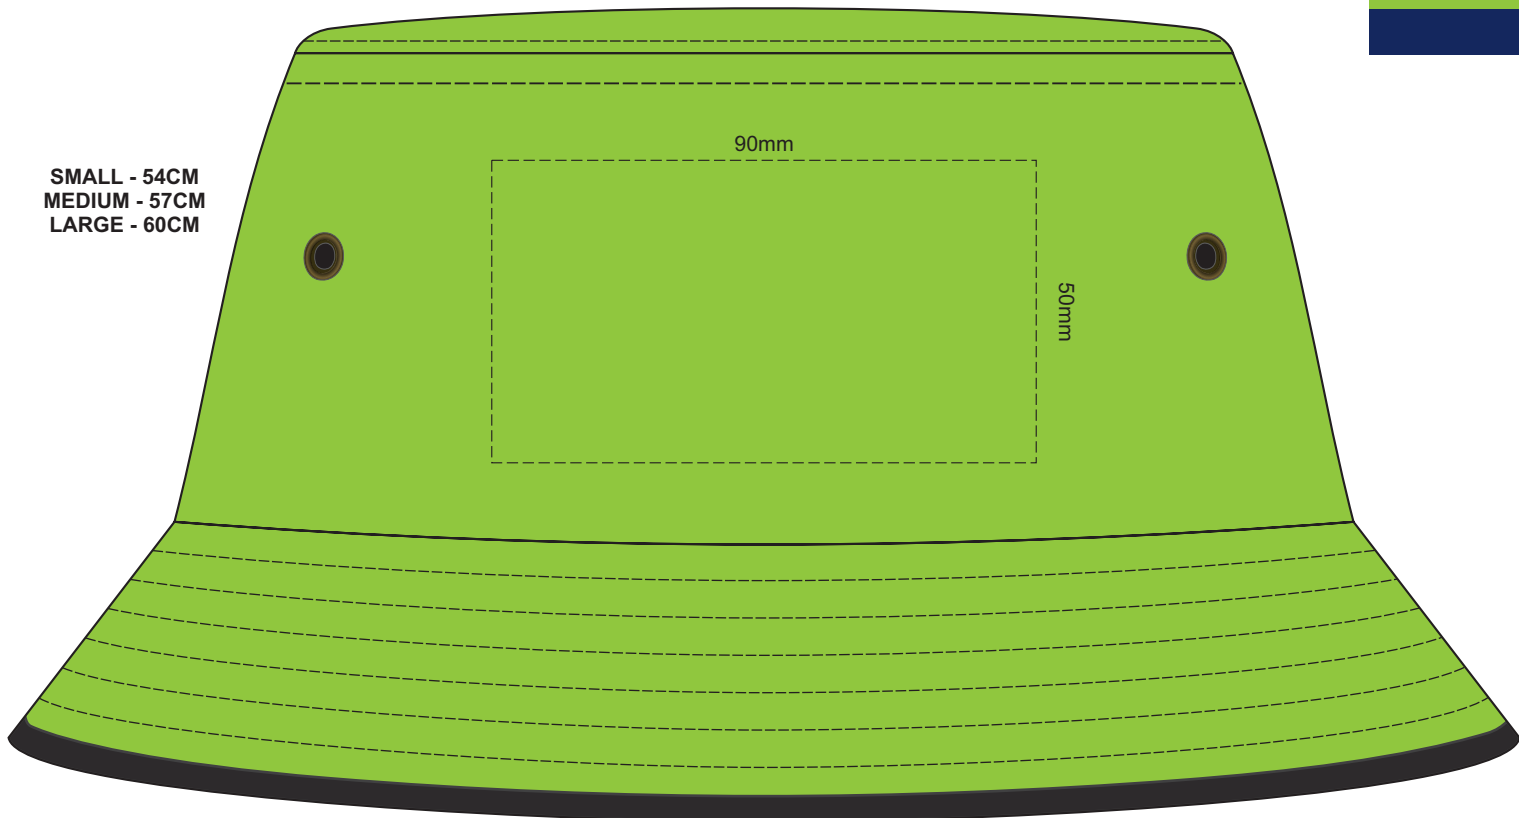

80% of Actual Size
Screen Print
Colourflex Transfer
Faux Embroidery
(front & back print available)

SMALL - 54CM
MEDIUM - 57CM
LARGE - 60CM

80% of Actual Size
Embroidery
(front & back print available)

SMALL - 54CM
MEDIUM - 57CM
LARGE - 60CM