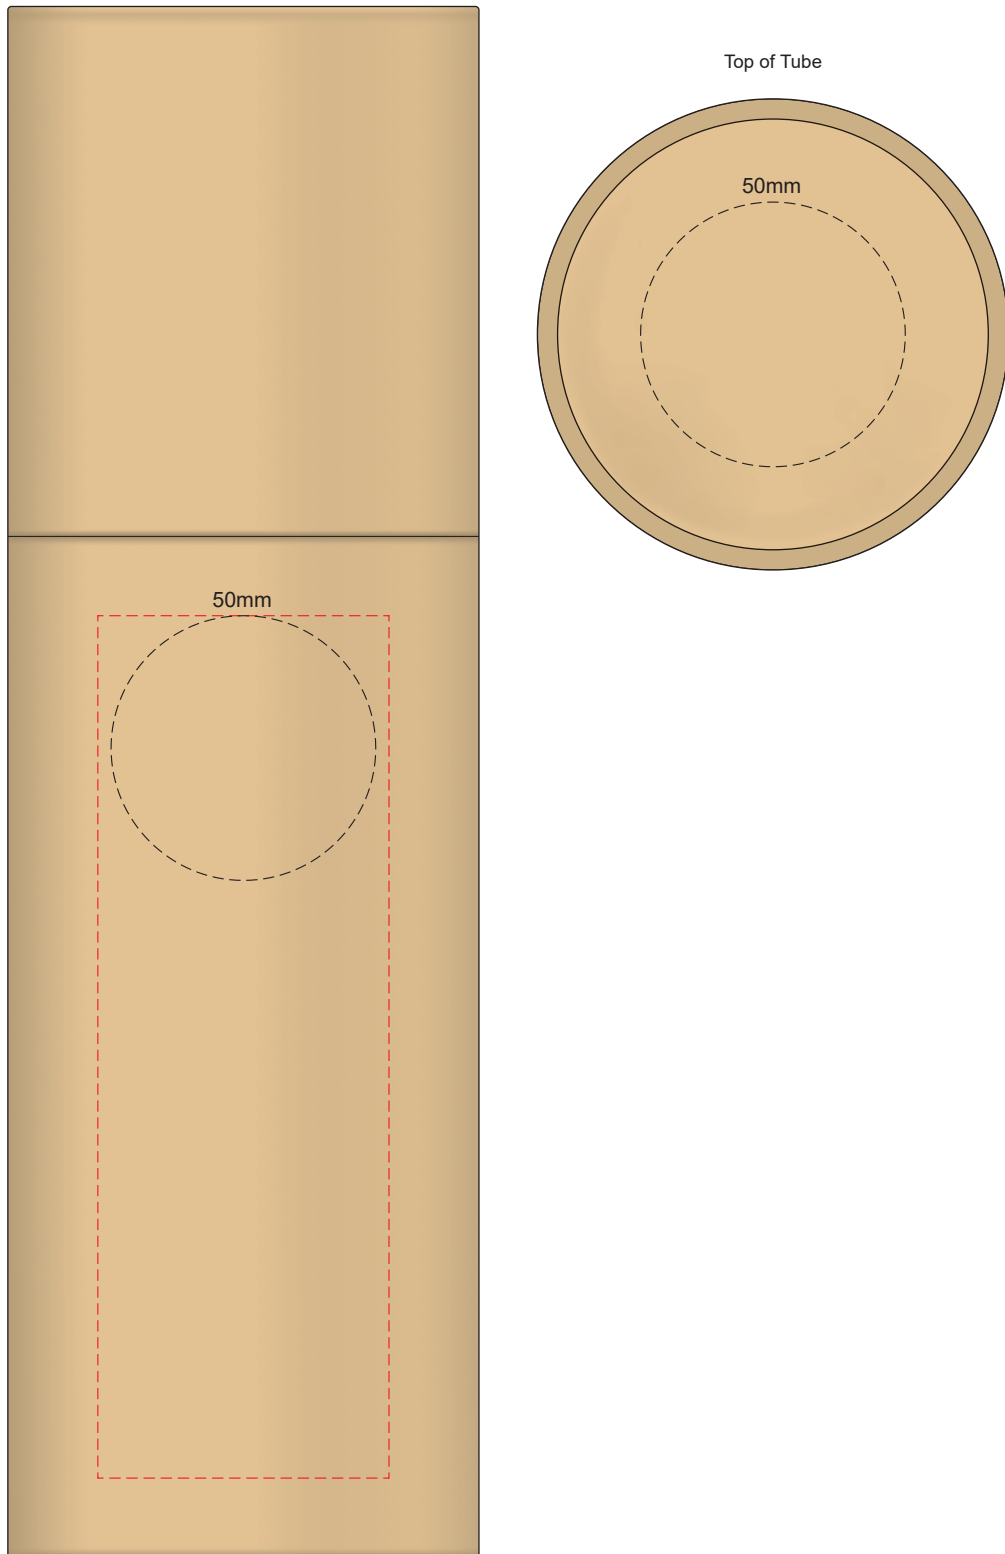

100% of Actual Size
Pad Print

45mm

100% of Actual Size
Pad Print

22mm

65mm

80% of Actual Size
Screen Print

180mm

Approximately 23mm unprintable area

120mm

Approximately 23mm unprintable area

Red Line = Exact opposites of the product
(centre artwork to the red line)

100% of Actual Size
Engraving on Stainless Steel Lid

 Silver Engraves to a Natural Etch

Engraves to a
Natural Etch

80% of Actual Size
Digital Rotary
(Gloss Finish)

224mm

Approximately 1mm unprintable area

Approximately 1mm unprintable area
163mm

Red Line = Exact opposites of the product
(centre artwork to the red line)

70% of Actual Size
Pad Print (one colour)

Branding area can be moved anywhere within the red line.