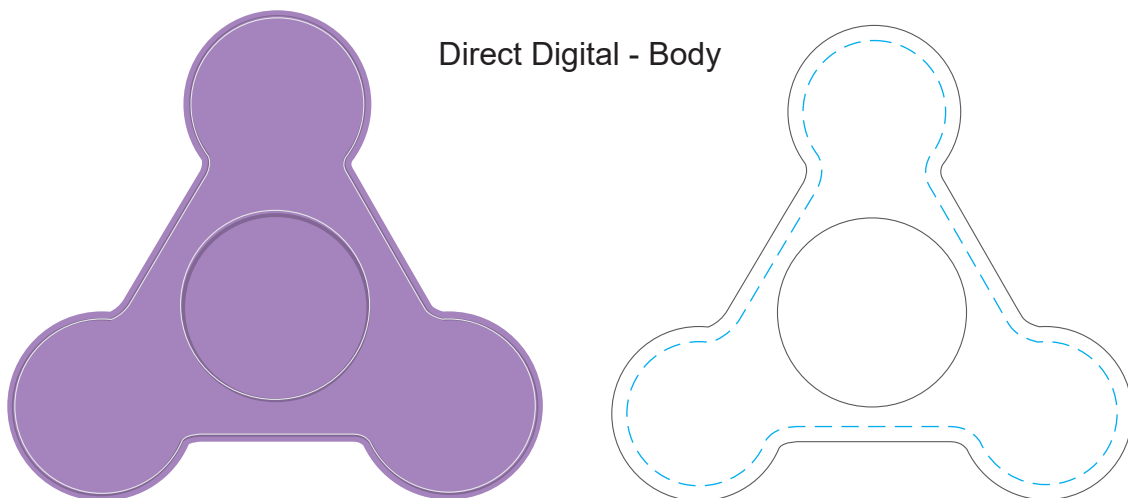

Actual Size: 100% when viewed on A4 paper

Direct Digital Centre - Both Sides

Similar orientation of artwork
cannot be guaranteed on both sides

Direct Digital (Block prints with borders are not recommended on this item)

Actual Size: 100% when viewed on A4 paper

Direct Digital - Body

****Power clip art into white line**

Blue Line = The SIGNIFICANT PRINT AREA
(Keep all critical images & text within this box)