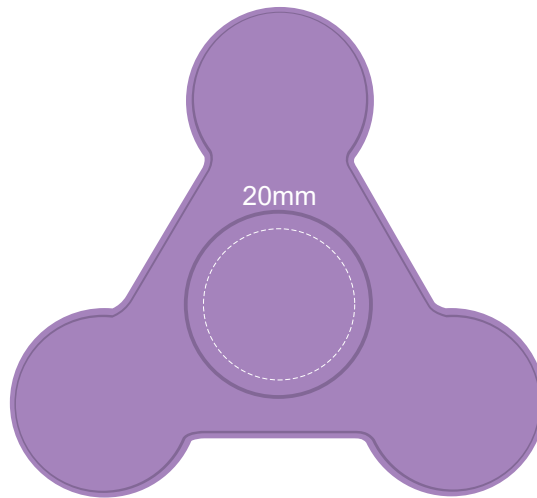

Actual Size: 100% when viewed on A4 paper

Direct Digital Centre - Both Sides

Similar orientation of artwork
cannot be guaranteed on both sides

Direct Digital (Block prints with borders are not recommended on this item)

Actual Size: 100% when viewed on A4 paper

Direct Digital - Body

****Power clip art into white line**

Blue Line = The SIGNIFICANT PRINT AREA
(Keep all critical images & text within this box)