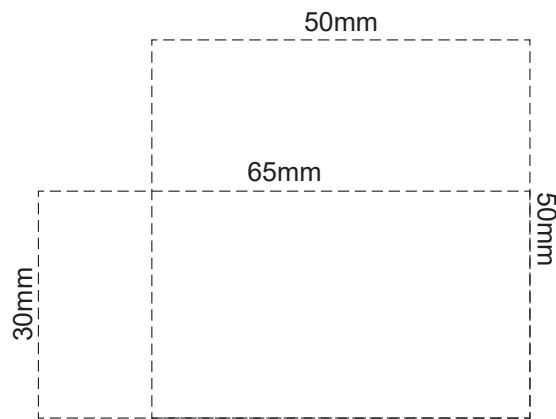

40% of Actual Size
Pad Print
(White, PMS 476C or Black Print Only)

100% of Print size
65mm

Wood is a natural material which produces unavoidable variances in the grain pattern.

40% of Actual Size
Pad Print
(White, PMS 476C or Black Print Only)

Wood is a natural material which produces unavoidable variances in the grain pattern and branding.

100% of Print size

40% of Actual Size
Laser Engraving

100% of Print size
70mm

Wood is a natural material which produces unavoidable variances in the grain pattern, colour and branding.

 Engraves to a Natural Etch

40% of Actual Size
Hot Stamping

100% of Print size
100mm

Wood is a natural material which produces unavoidable variances in the grain pattern, colour and branding.

 Hot Stamping Natural Finish