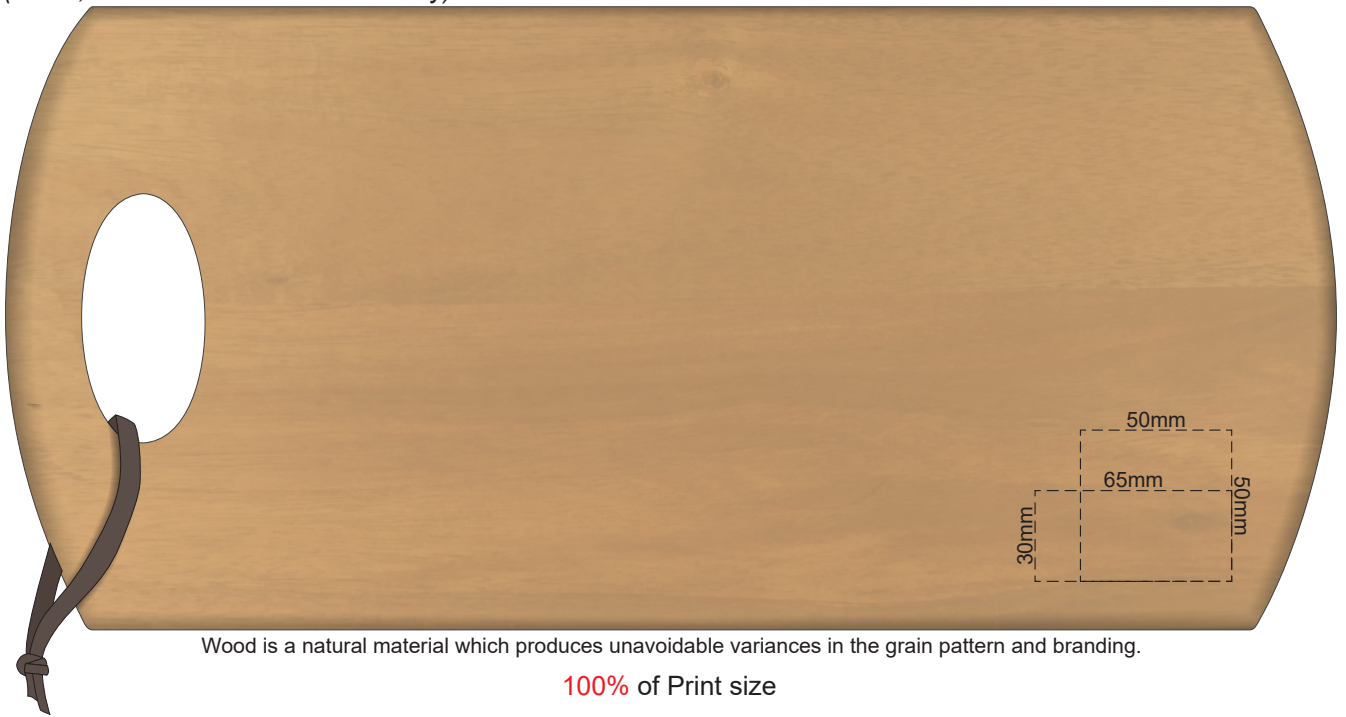

40% of Actual Size
Pad Print
(White, PMS 476C or Black Print Only)

100% of Print size
65mm

Wood is a natural material which produces unavoidable variances in the grain pattern.

40% of Actual Size
Pad Print
(White, PMS 476C or Black Print Only)

Wood is a natural material which produces unavoidable variances in the grain pattern and branding.

100% of Print size

40% of Actual Size
Laser Engraving

100% of Print size
70mm

Wood is a natural material which produces unavoidable variances in the grain pattern, colour and branding.

 Engraves to a Natural Etch

40% of Actual Size
Hot Stamping

100% of Print size
100mm

Wood is a natural material which produces unavoidable variances in the grain pattern, colour and branding.

 Hot Stamping Natural Finish