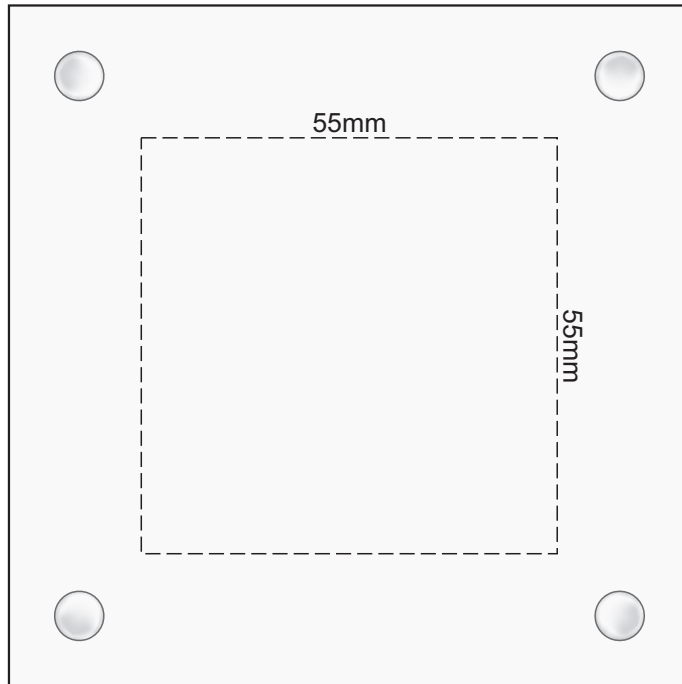

100% of Actual Size
Pad Print
Imitation Etch

Branding is on the underside of the coaster
Due to the inherent nature of cutting glass,
some degree of variation in the shape of the
coaster should be considered normal.

100% of Actual Size
Engraving

Branding is on the underside of the coaster
Due to the inherent nature of cutting glass,
some degree of variation in the shape of the
coaster should be considered normal.

Engraves to a
Natural Etch Finish