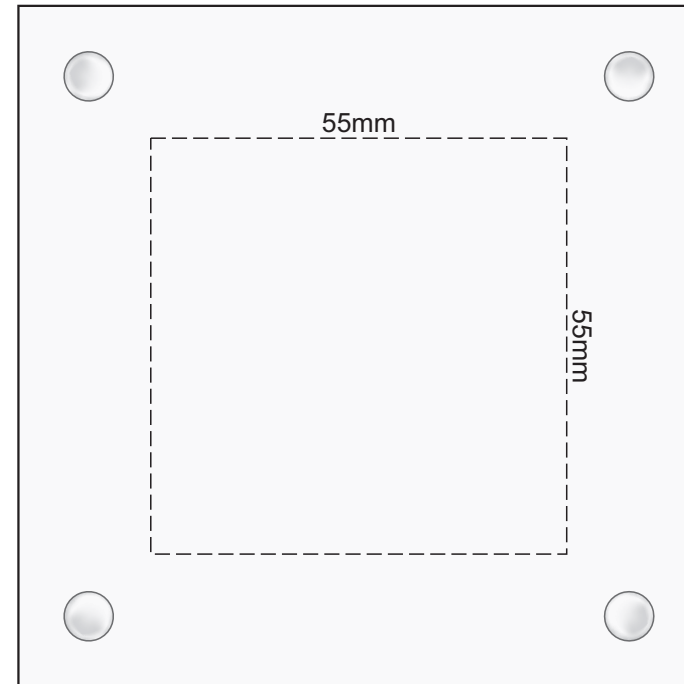

100% of Actual Size
Pad Print
Imitation Etch

Branding is on the underside of the coaster
Due to the inherent nature of cutting glass,
some degree of variation in the shape of the
coaster should be considered normal.

100% of Actual Size
Engraving

Branding is on the underside of the coaster
Due to the inherent nature of cutting glass,
some degree of variation in the shape of the
coaster should be considered normal.

Engraves to a
Natural Etch Finish