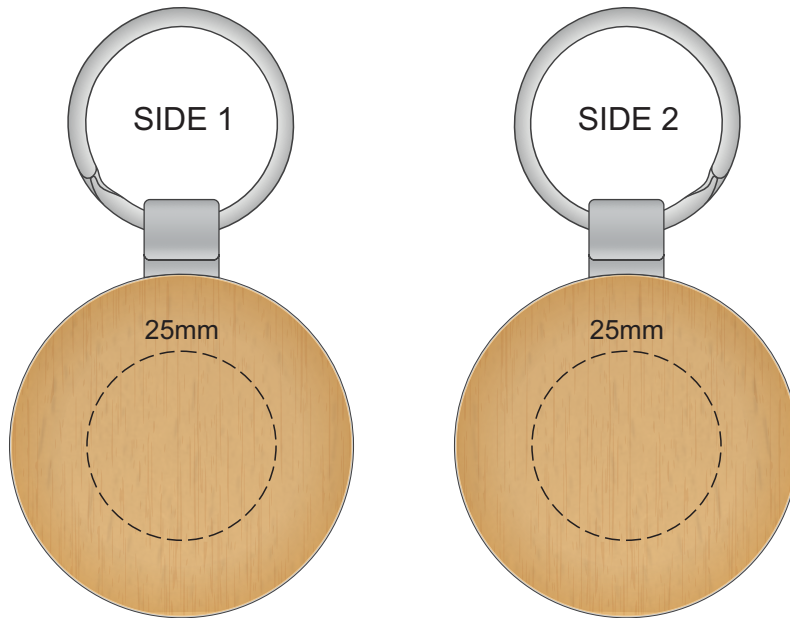

100% of Actual Size  
Pad Print  
Engraving

This product is a natural material.  
Please allow for variances in grain pattern and engraving colour.