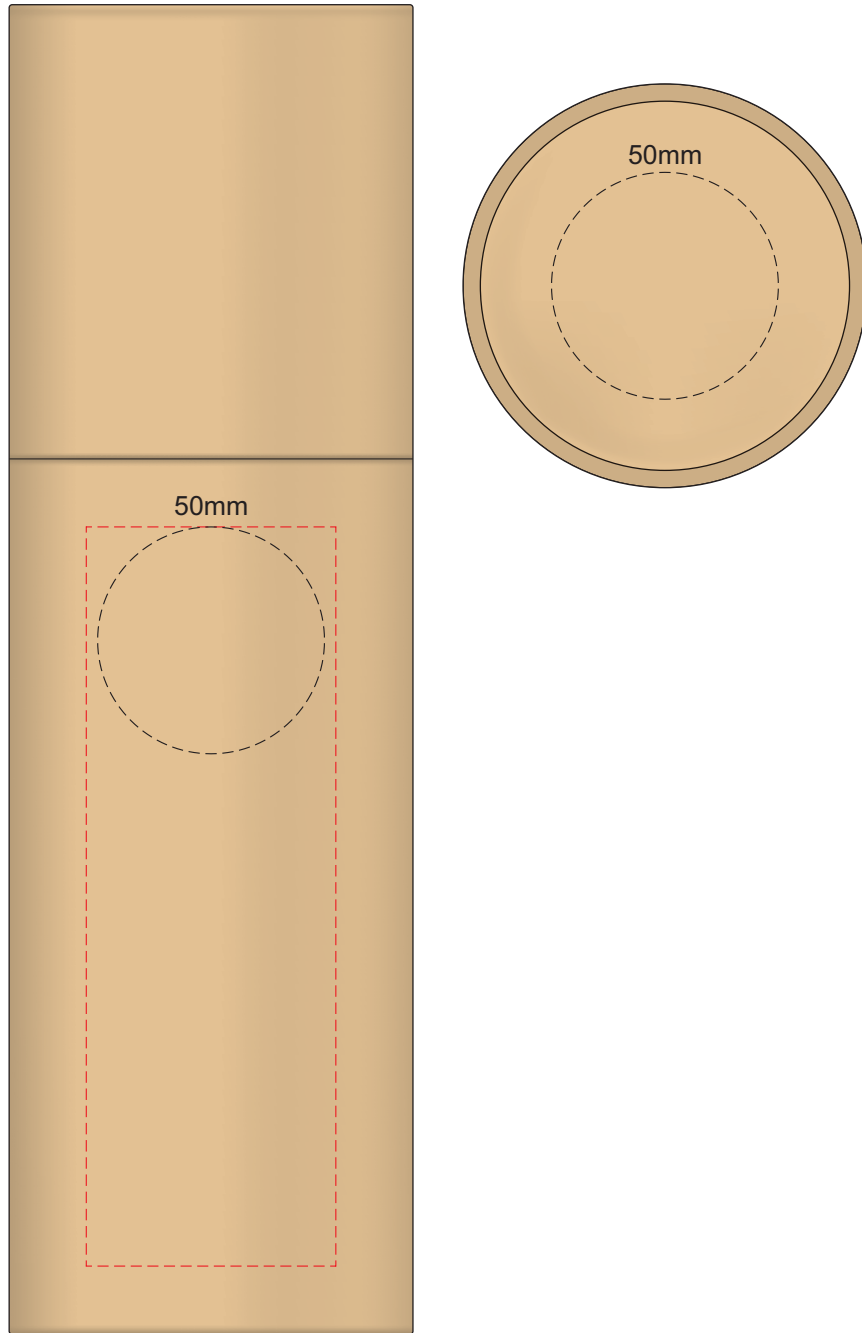

100% of Actual Size  
Screen Print  
(One side only)  
Colourflex Transfer  
(One side only)

100% of Actual Size  
Engraving

Engraved Finish

This product is a natural material, please allow for variances in grain pattern and engraving colour.

100% of Actual Size  
Engraving

Engraved Finish

This product is a natural material, please allow for variances in grain pattern and engraving colour.

60% of Actual Size  
Pad Print (one colour)

Branding area can be moved anywhere within the red line.