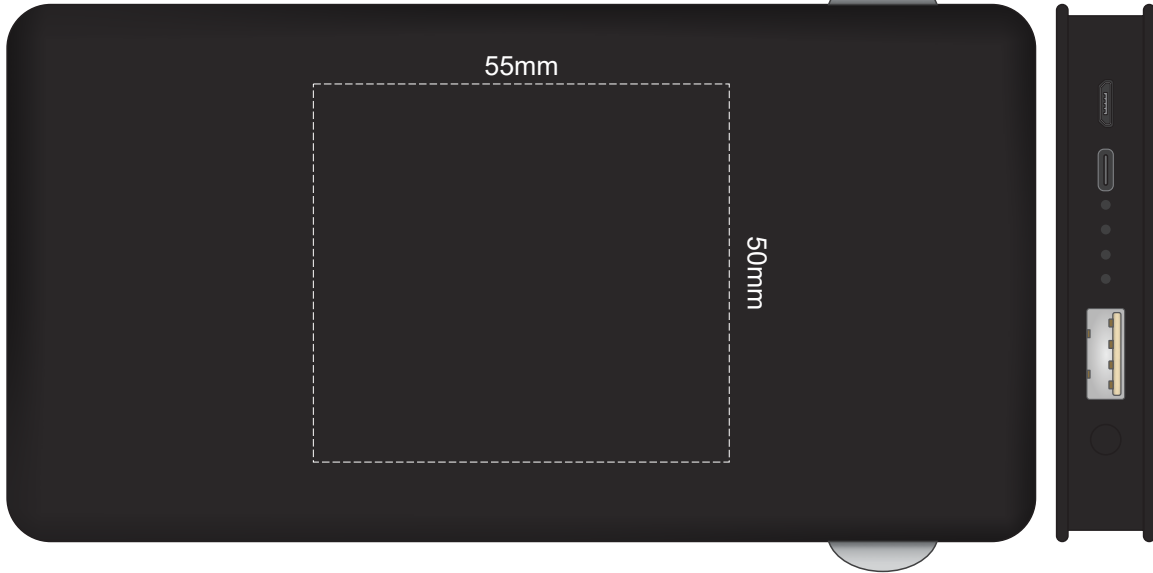

100% of Actual Size
Pad Print (printed both sides)

BACK
wireless function is not applicable

100% of Actual Size
Pad Print (printed both sides)

100% of Actual Size
Direct Digital (printed both sides)

100% of Actual Size
Direct Digital (printed both sides)
126mm

BACK
wireless function is not applicable

100% of Actual Size
Pad Print