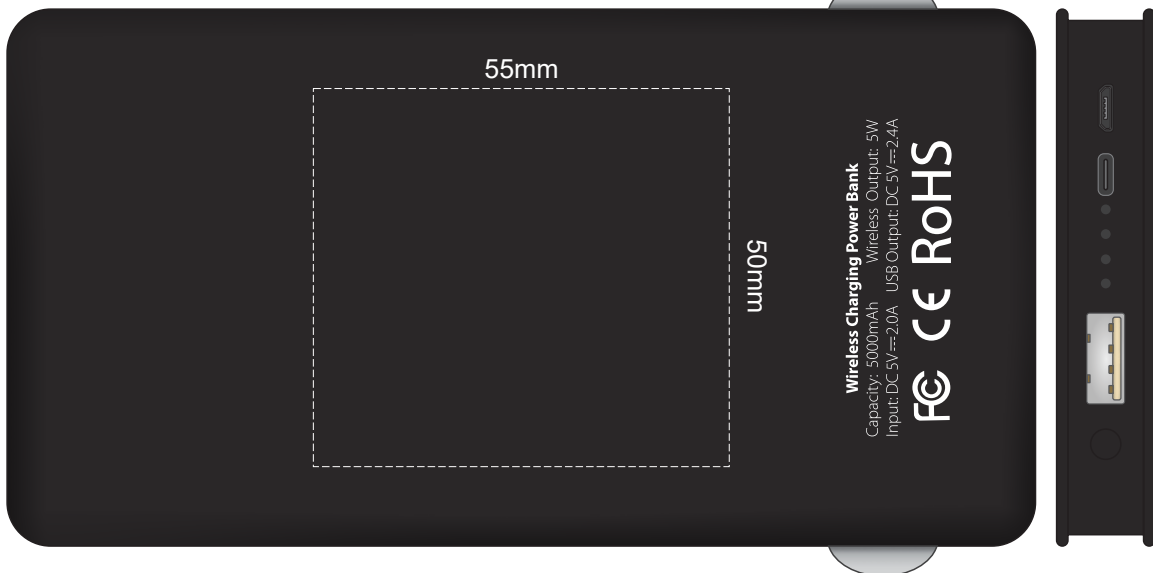

100% of Actual Size
Pad Print (printed both sides)

BACK
wireless function is not applicable

100% of Actual Size
Pad Print (printed both sides)

100% of Actual Size
Direct Digital (printed both sides)

100% of Actual Size
Direct Digital (printed both sides)
126mm

BACK
wireless function is not applicable

100% of Actual Size
Pad Print