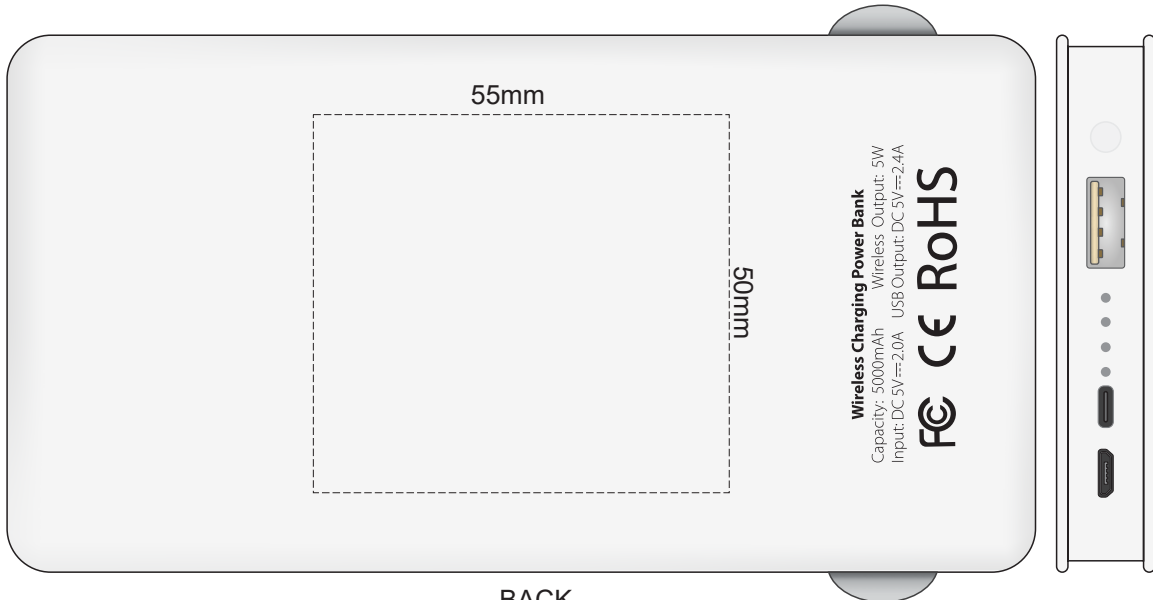

100% of Actual Size
Pad Print (printed both sides)

BACK
wireless function is not applicable

100% of Actual Size
Pad Print (printed both sides)

100% of Actual Size
Direct Digital (printed both sides)

100% of Actual Size
Direct Digital (printed both sides)
126mm

BACK
wireless function is not applicable

100% of Actual Size
Pad Print