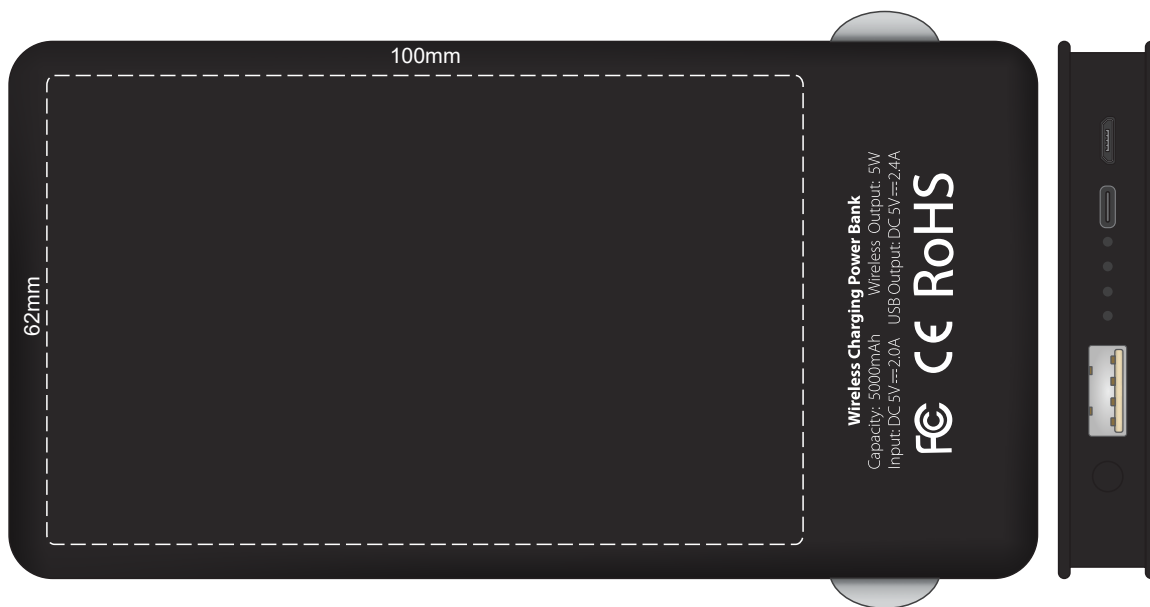

100% of Actual Size
Pad Print (printed both sides)

BACK
wireless function is not applicable

100% of Actual Size
Pad Print (printed both sides)

100% of Actual Size
Direct Digital (printed both sides)

100% of Actual Size
Direct Digital (printed both sides)
126mm

BACK
wireless function is not applicable

100% of Actual Size
Pad Print