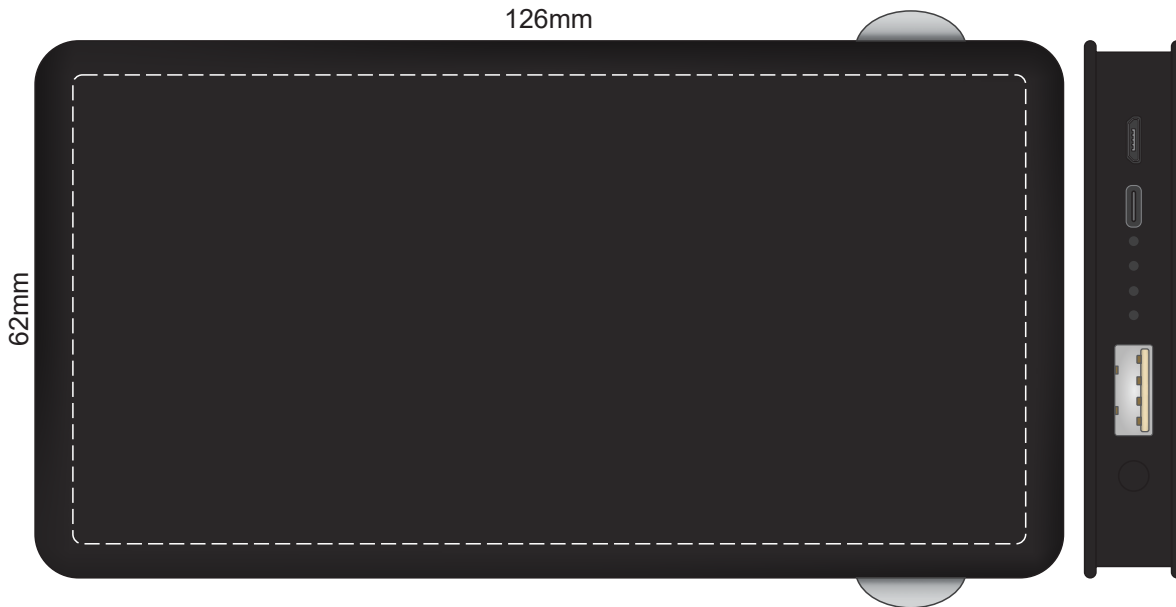

100% of Actual Size
Pad Print (printed both sides)

BACK
wireless function is not applicable

100% of Actual Size
Pad Print (printed both sides)

100% of Actual Size
Direct Digital (printed both sides)

100% of Actual Size
Direct Digital (printed both sides)
126mm

BACK
wireless function is not applicable

100% of Actual Size
Pad Print