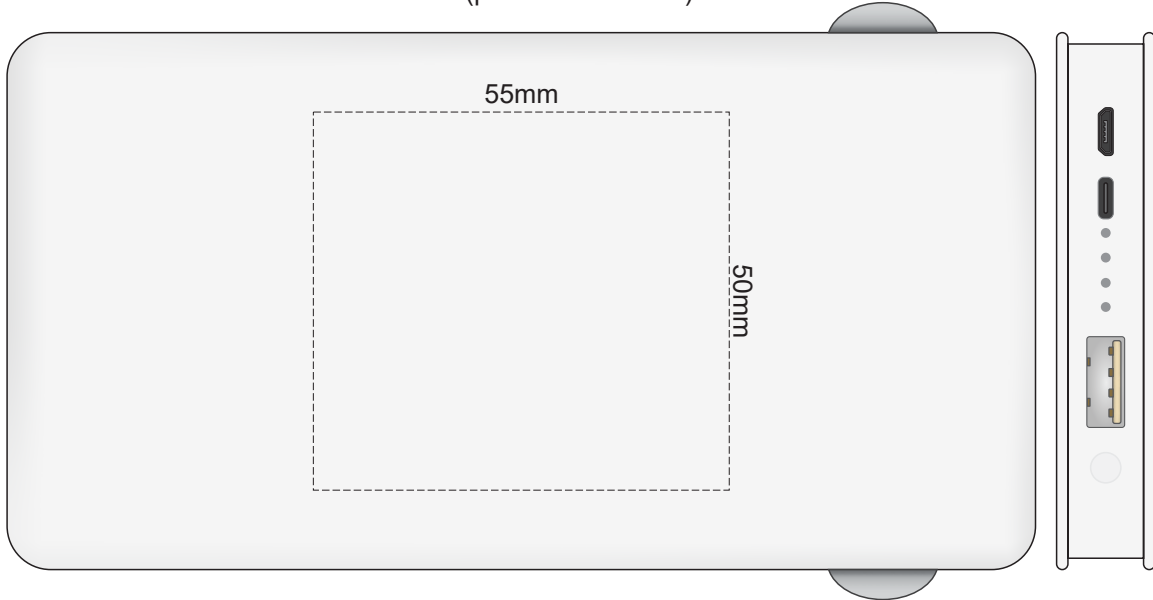

100% of Actual Size
Pad Print (printed both sides)

BACK
wireless function is not applicable

100% of Actual Size
Pad Print (printed both sides)

100% of Actual Size
Direct Digital (printed both sides)

100% of Actual Size
Direct Digital (printed both sides)
126mm

BACK
wireless function is not applicable

100% of Actual Size
Pad Print