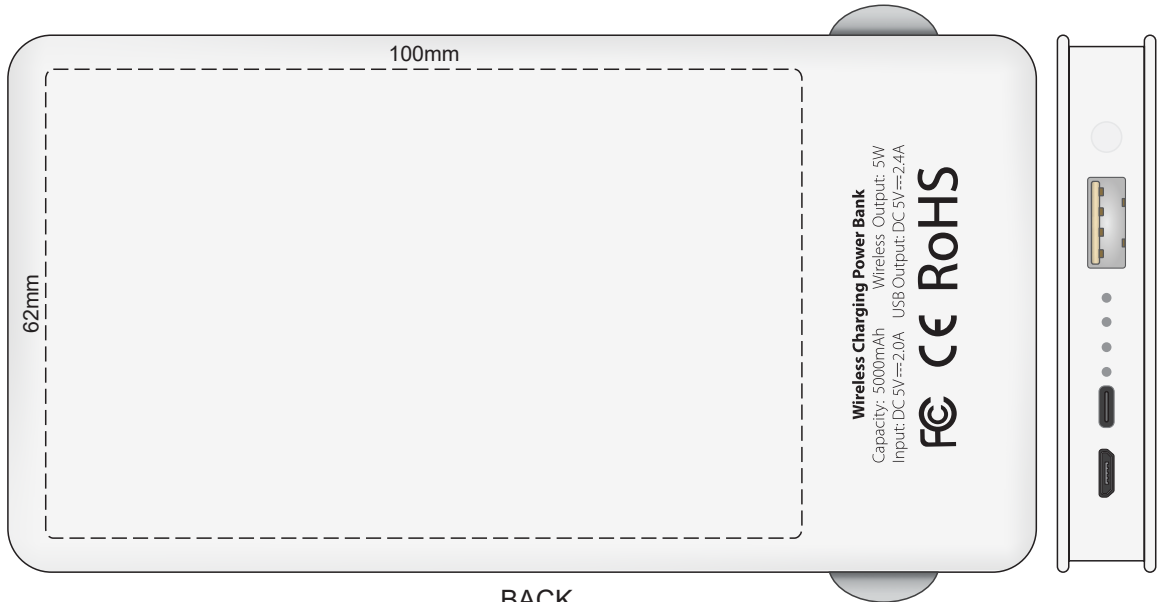

100% of Actual Size
Pad Print (printed both sides)

BACK
wireless function is not applicable

100% of Actual Size
Pad Print (printed both sides)

100% of Actual Size
Direct Digital (printed both sides)

100% of Actual Size
Direct Digital (printed both sides)
126mm

BACK
wireless function is not applicable

100% of Actual Size
Pad Print