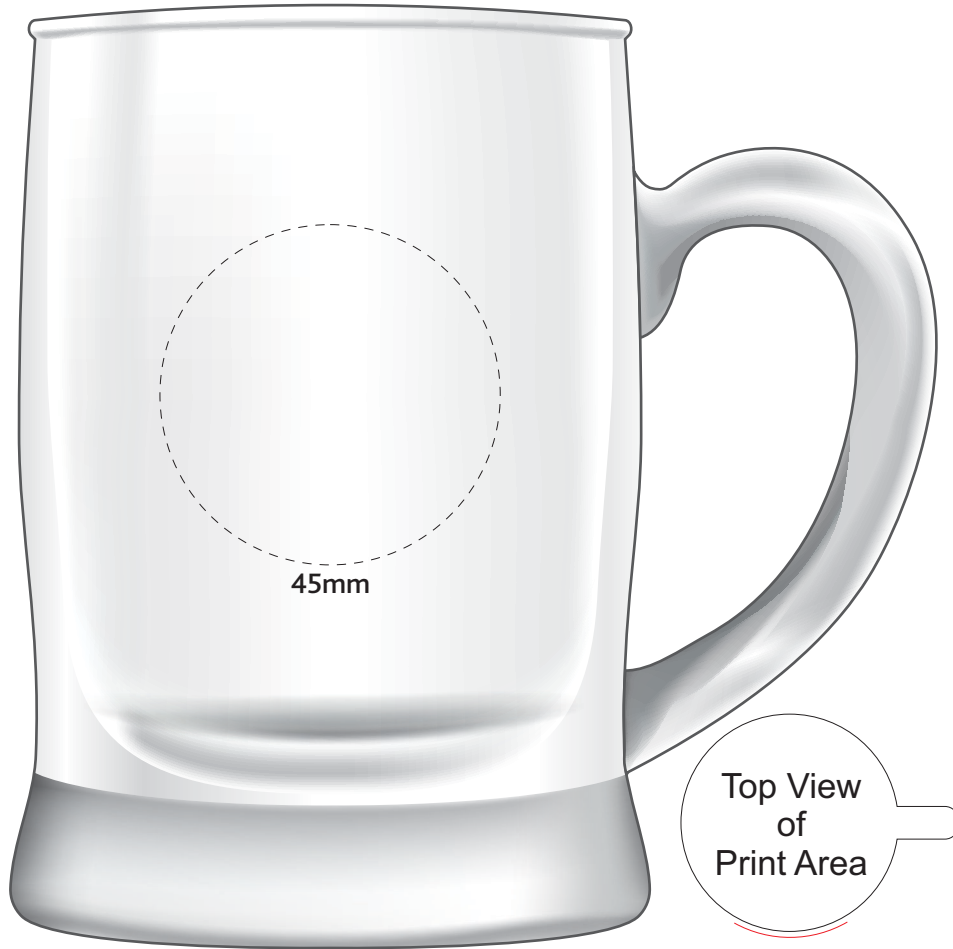

Actual Size: 100% when viewed on A4 paper

Pad Print
or
Imitation Etch

Actual Size: 100% when viewed on A4 paper

Pad Print
or
Imitation Etch

Actual Size: 100% when viewed on A4 paper

Laser Engraving