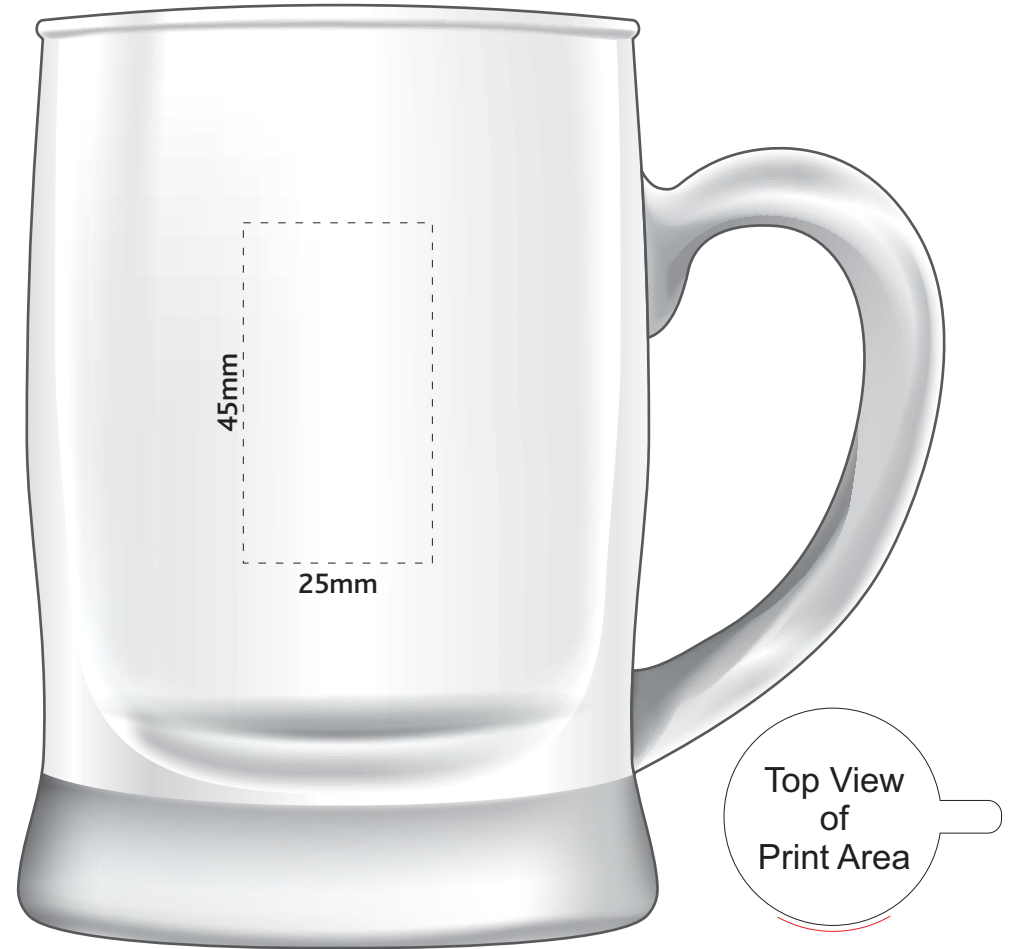

Actual Size: 100% when viewed on A4 paper

Pad Print
or
Imitation Etch

Actual Size: 100% when viewed on A4 paper

Pad Print
or
Imitation Etch

Actual Size: 100% when viewed on A4 paper

Laser Engraving