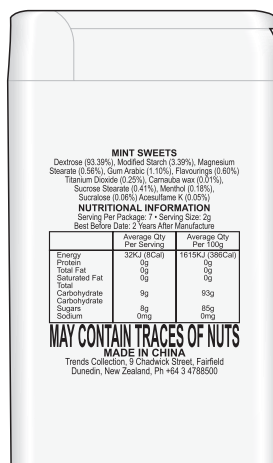

Actual Size: 100% when viewed on A4 paper

Pad Print

FRONT

BACK

Direct Digital

FRONT

BACK