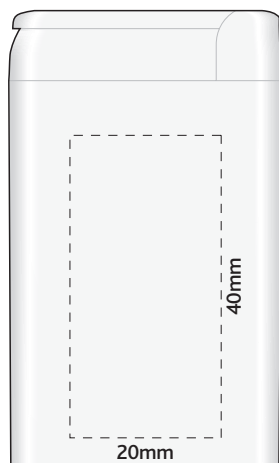

Actual Size: 100% when viewed on A4 paper

Pad Print

FRONT

BACK

Direct Digital

FRONT

BACK