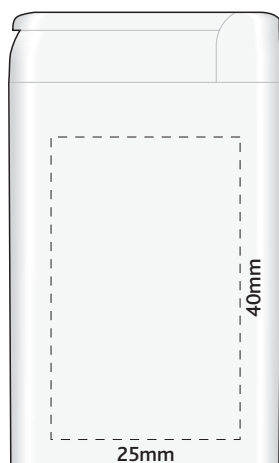

Actual Size: 100% when viewed on A4 paper

Pad Print

FRONT

BACK

Direct Digital

FRONT

BACK