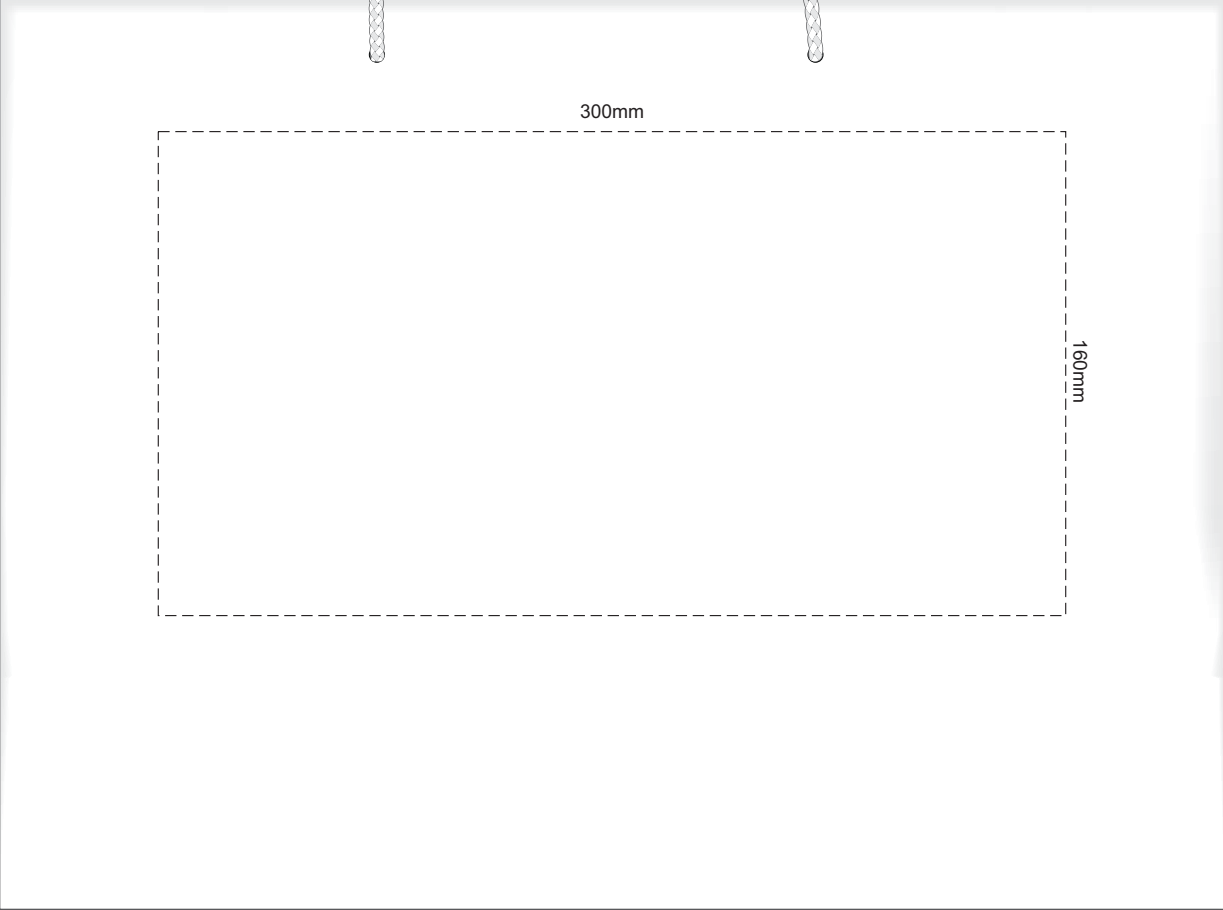

40% of Actual Size
Screen Print (one colour)

300mm

160mm

40% of Actual Size
Screen Print (one colour)

300mm

160mm