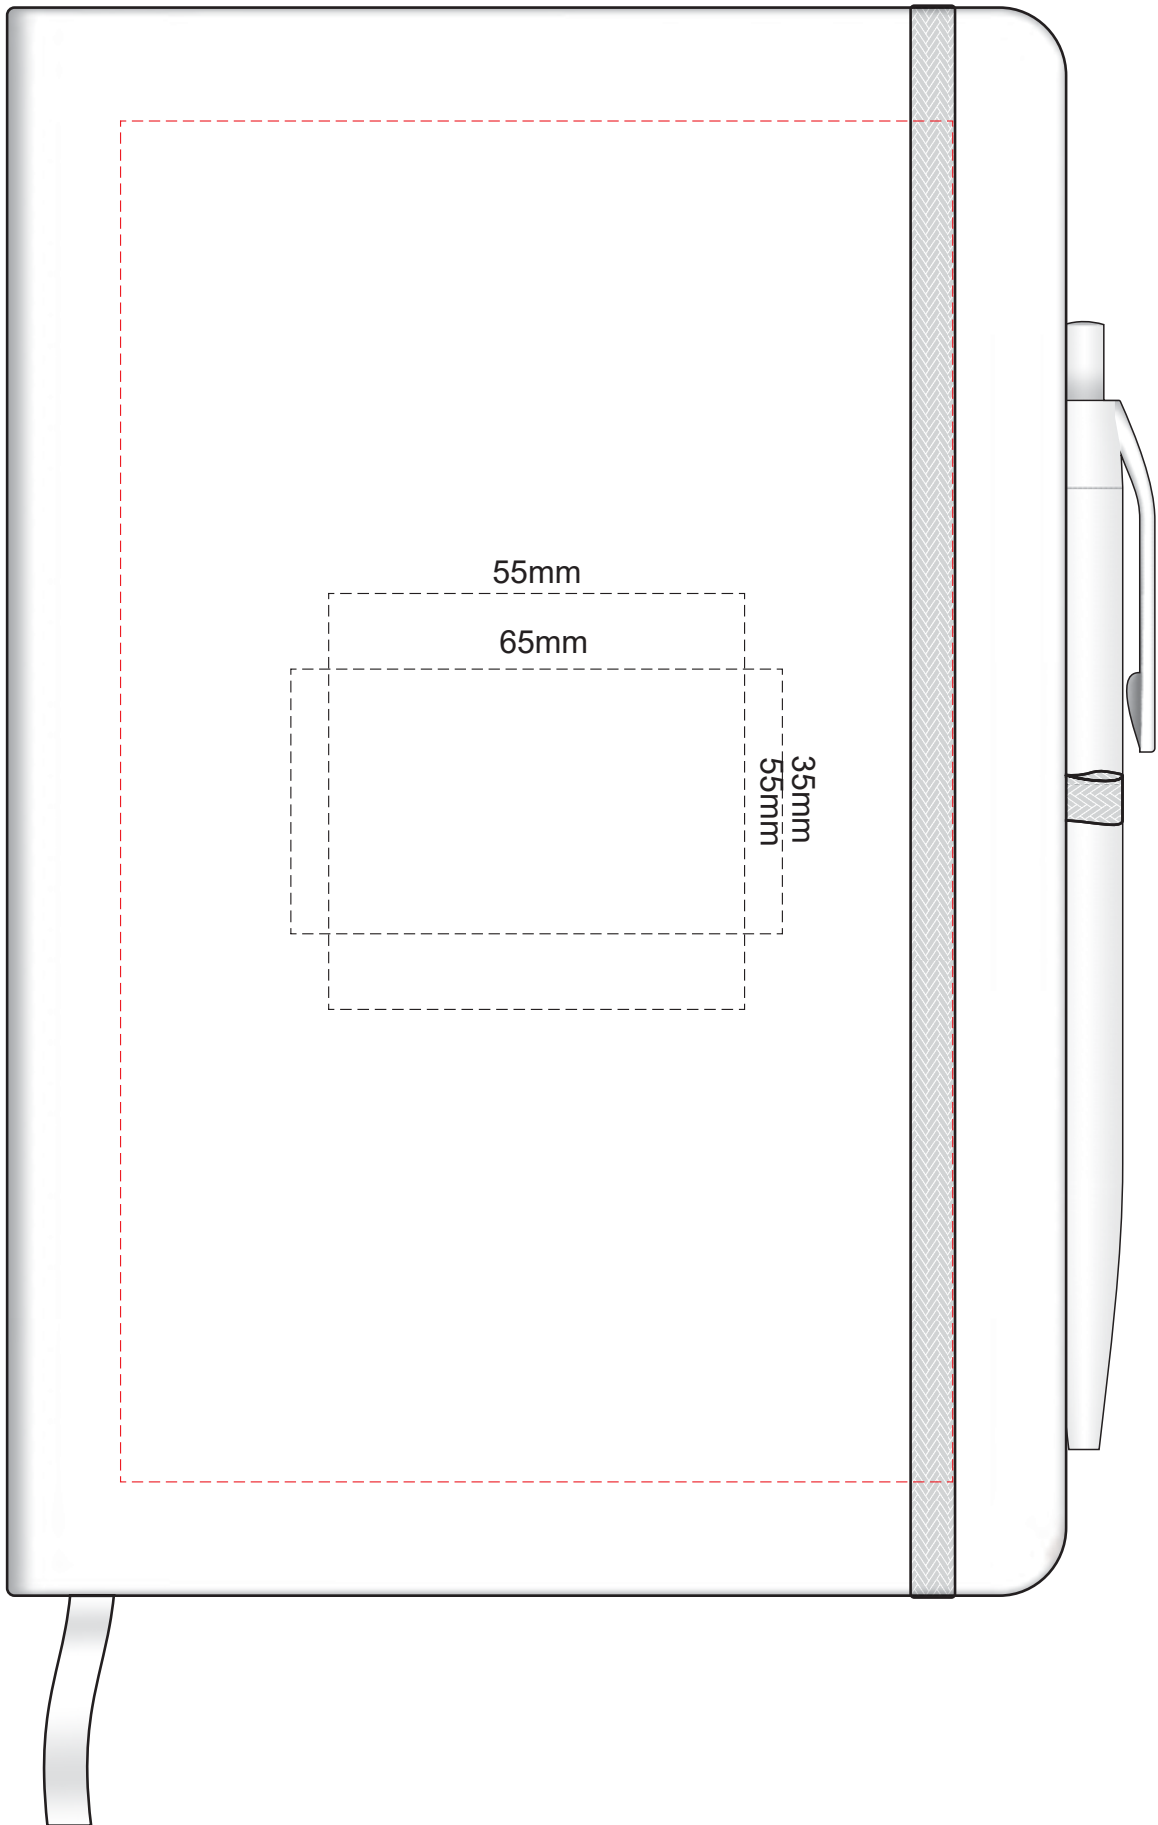

100% of Actual Size
Screen Print

POSITION A

100% of Actual Size
Pad Print

POSITION D

POSITION E

Please note when pen is printed in position D,
print is not visible when in the notebook holder.

100% of Actual Size
Direct Digital

POSITION D

POSITION E

Please note when pen is printed in position D,
print is not visible when in the notebook holder.

100% of Actual Size
Pad Print

100% of Actual Size
BACK Pad Print

100% of Actual Size
Screen Print (one colour)

100% of Actual Size
BACK Screen Print (one colour)

100% of Actual Size
Direct Digital

100% of Actual Size
Foil Printing Front Cover
FRONT ONLY

Please note: Print area 70mm x 55mm is **moveable within the red dotted area**, the print area cannot be rotated.

Blue Line = The SIGNIFICANT PRINT AREA

(Keep all critical images & text within this box)

Black Line = Maximum print area

Pink Line = Bleed off to here

BELLY BAND

NOTEBOOK