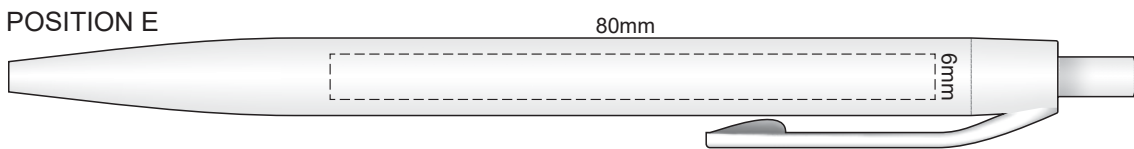

100% of Actual Size
Screen Print

POSITION A

100% of Actual Size
Pad Print

POSITION D

POSITION E

Please note when pen is printed in position D,
print is not visible when in the notebook holder.

100% of Actual Size
Direct Digital

POSITION D

POSITION E

Please note when pen is printed in position D,
print is not visible when in the notebook holder.

100% of Actual Size
Pad Print

100% of Actual Size
BACK Pad Print

100% of Actual Size
Screen Print (one colour)

100% of Actual Size
BACK Screen Print (one colour)

100% of Actual Size
Direct Digital

100% of Actual Size
Foil Printing Front Cover
FRONT ONLY

Please note: Print area 70mm x 55mm is **moveable within the red dotted area**, the print area cannot be rotated.