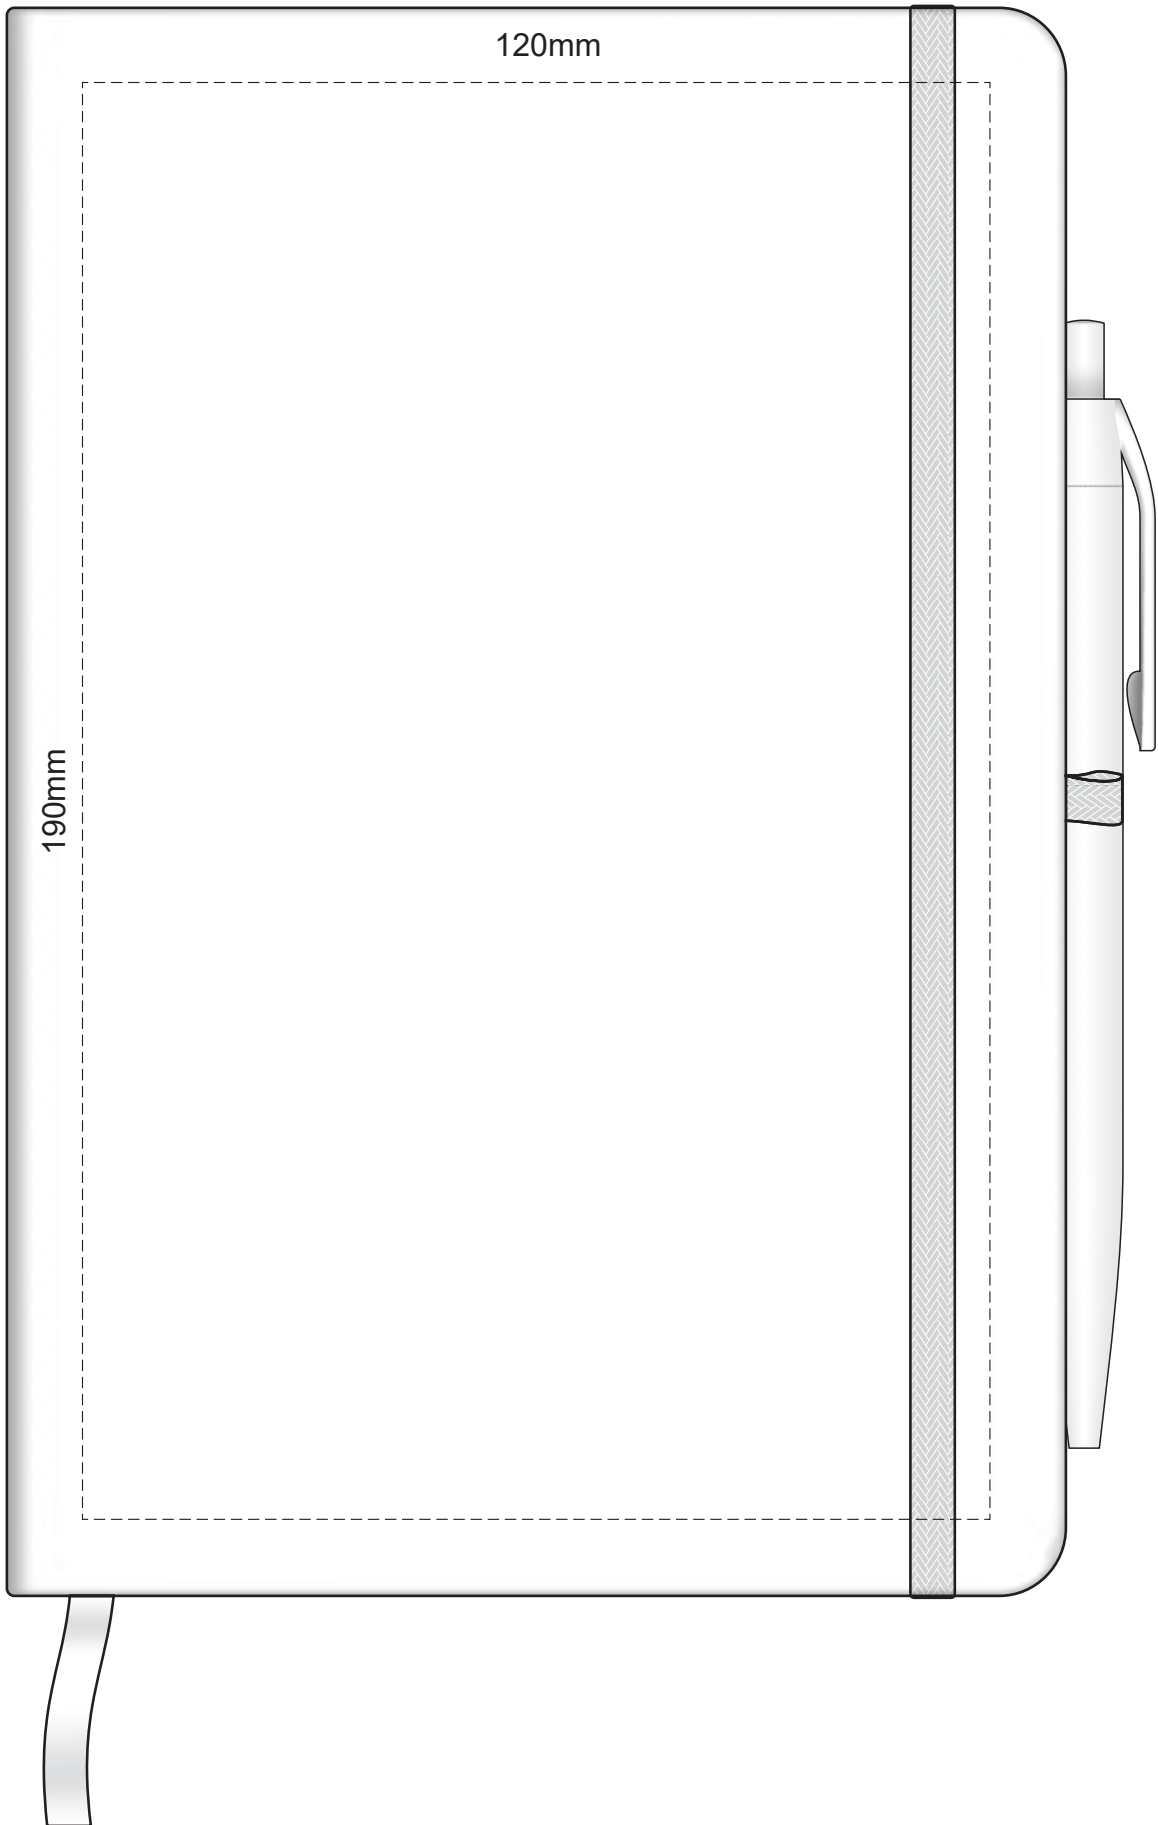

100% of Actual Size
Screen Print

POSITION A

100% of Actual Size
Pad Print

POSITION D

POSITION E

Please note when pen is printed in position D,
print is not visible when in the notebook holder.

100% of Actual Size
Direct Digital

POSITION D

POSITION E

Please note when pen is printed in position D,
print is not visible when in the notebook holder.

100% of Actual Size
Pad Print

100% of Actual Size
BACK Pad Print

100% of Actual Size
Screen Print (one colour)

100% of Actual Size
BACK Screen Print (one colour)

100% of Actual Size
Direct Digital

100% of Actual Size
Foil Printing Front Cover
FRONT ONLY

Please note: Print area 70mm x 55mm is **moveable within the red dotted area**, the print area cannot be rotated.

-  Copper Foil Print Colour
-  Silver Foil Print Colour
-  Gold Foil Print Colour

70% of Actual Size
Digital Print - Belly Band Template

25% of Actual Size

FRONT BACK
Belly Band Assembled on Notebook
Please note that some of the artwork will be covered by the notebook closure strap when assembled.