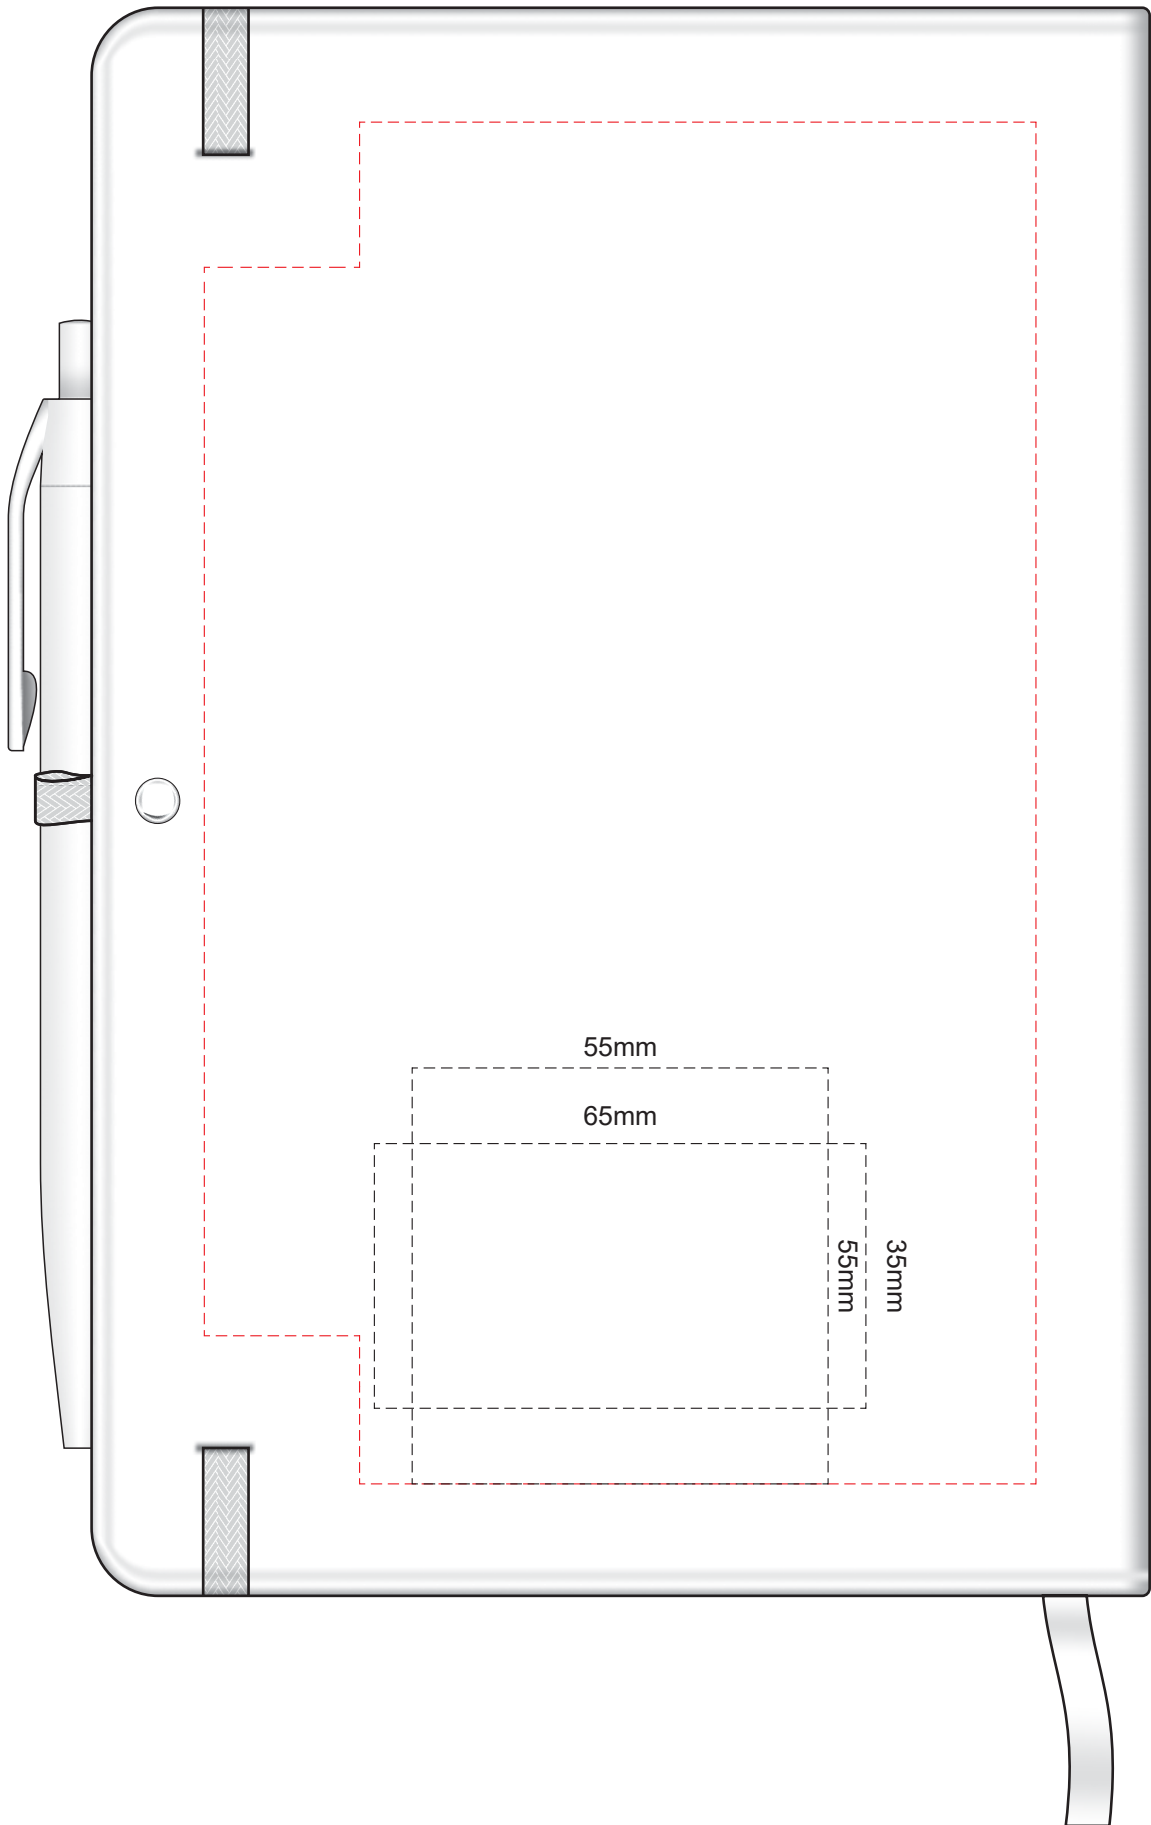

100% of Actual Size
Screen Print

POSITION A

100% of Actual Size
Pad Print

POSITION D

POSITION E

Please note when pen is printed in position D,
print is not visible when in the notebook holder.

100% of Actual Size
Direct Digital

POSITION D

POSITION E

Please note when pen is printed in position D,
print is not visible when in the notebook holder.

100% of Actual Size
Pad Print

100% of Actual Size
BACK Pad Print

100% of Actual Size
Screen Print (one colour)

100% of Actual Size
BACK Screen Print (one colour)

100% of Actual Size
Direct Digital

100% of Actual Size
Foil Printing Front Cover
FRONT ONLY

Please note: Print area 70mm x 55mm is **moveable within the red dotted area**, the print area cannot be rotated.

Blue Line = The SIGNIFICANT PRINT AREA

(Keep all critical images & text within this box)

Black Line = Maximum print area

Pink Line = Bleed off to here

BELLY BAND

NOTEBOOK