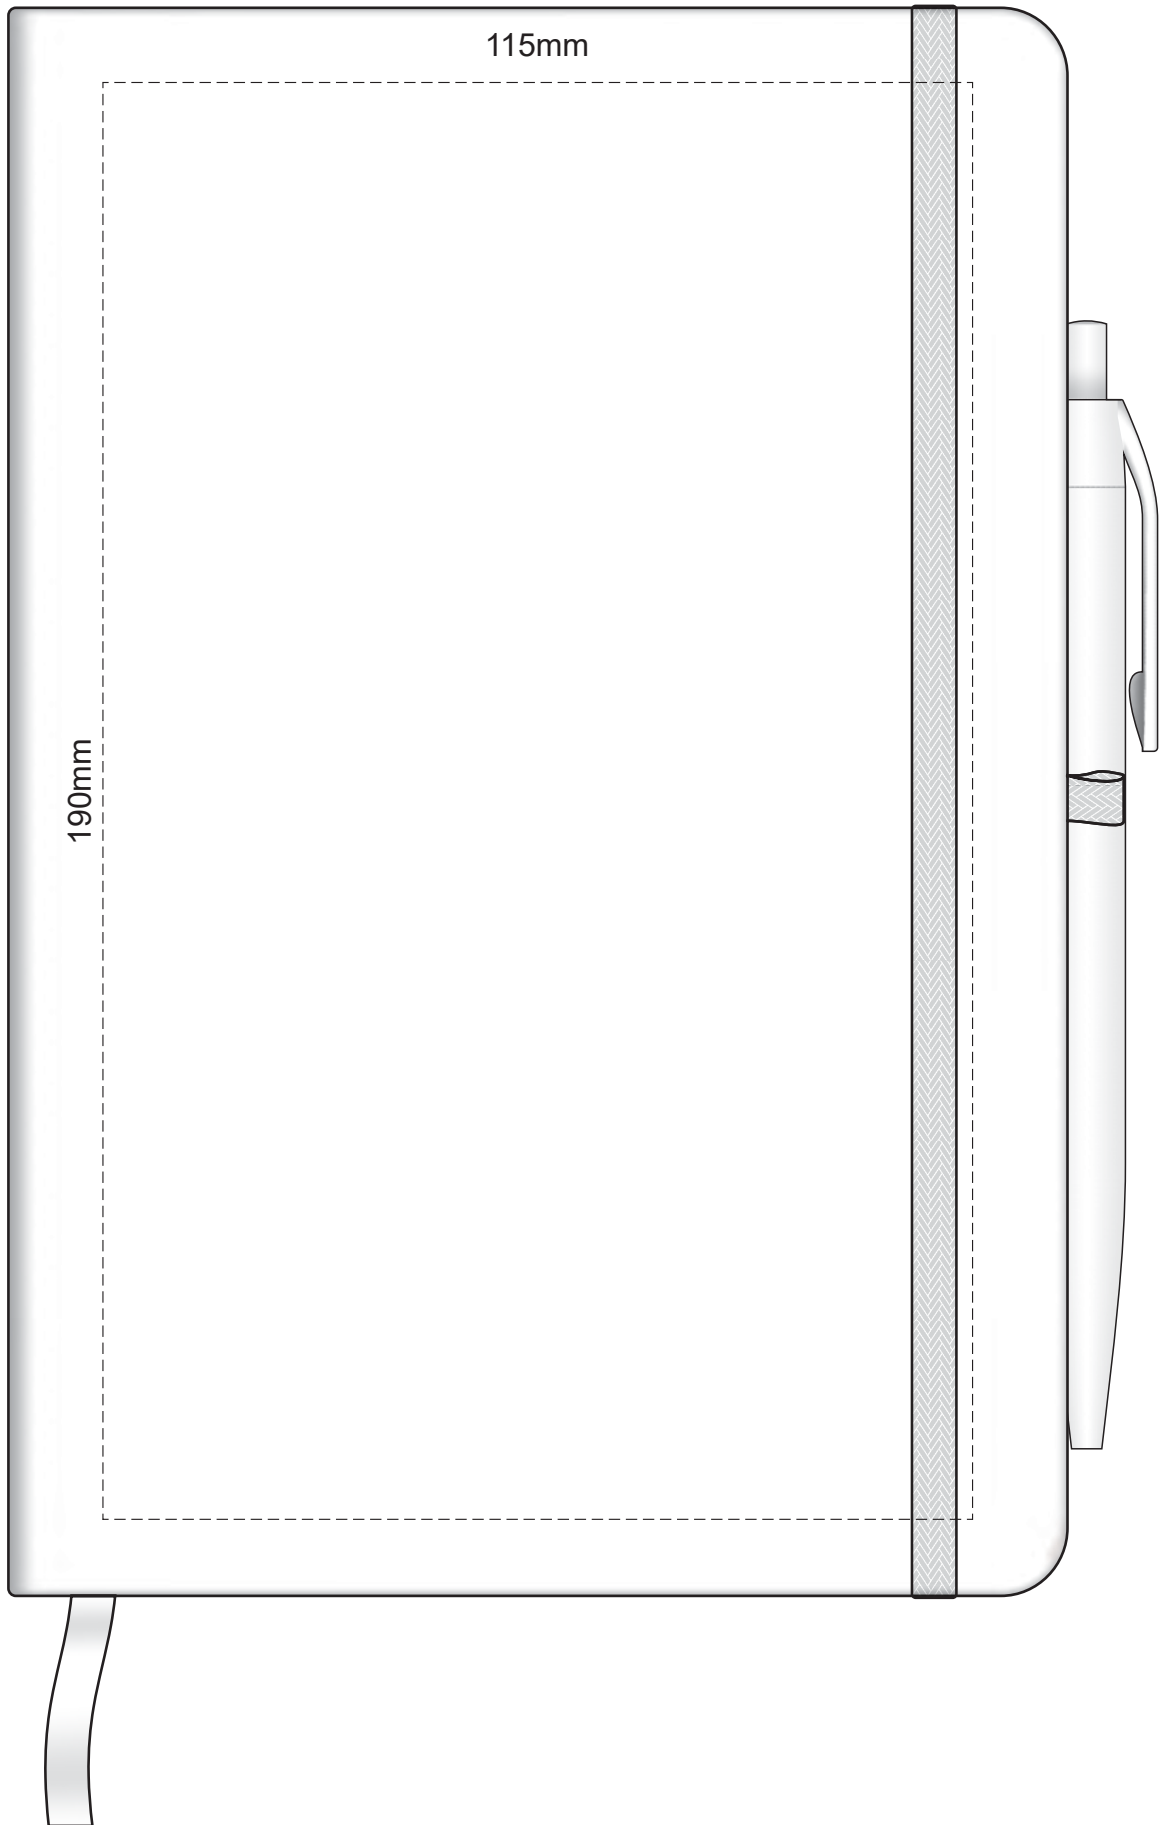

100% of Actual Size
Screen Print

POSITION A

100% of Actual Size
Pad Print

POSITION D

POSITION E

Please note when pen is printed in position D,
print is not visible when in the notebook holder.

100% of Actual Size
Direct Digital

POSITION D

POSITION E

Please note when pen is printed in position D,
print is not visible when in the notebook holder.

100% of Actual Size
Pad Print

100% of Actual Size
BACK Pad Print

100% of Actual Size
Screen Print (one colour)

100% of Actual Size
BACK Screen Print (one colour)

100% of Actual Size
Direct Digital

100% of Actual Size
Foil Printing Front Cover
FRONT ONLY

Please note: Print area 70mm x 55mm is **moveable within the red dotted area**, the print area cannot be rotated.

-  Copper Foil Print Colour
-  Silver Foil Print Colour
-  Gold Foil Print Colour

70% of Actual Size
Digital Print - Belly Band Template

25% of Actual Size

FRONT BACK
Belly Band Assembled on Notebook
Please note that some of the artwork will be covered by the notebook closure strap when assembled.