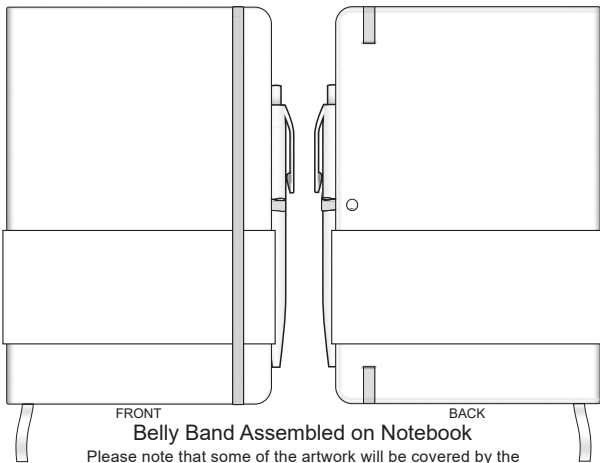

POSITION D

POSITION E

Please note when pen is printed in position D,
print is not visible when in the notebook holder.

100% of Actual Size
Pad Print

100% of Actual Size
BACK Pad Print

100% of Actual Size
Screen Print (one colour)

100% of Actual Size
BACK Screen Print (one colour)

100% of Actual Size
Direct Digital

100% of Actual Size
Foil Printing Front Cover
FRONT ONLY

Please note: Print area 70mm x 55mm is **moveable within the red dotted area**, the print area cannot be rotated.

-  Copper Foil Print Colour
-  Silver Foil Print Colour
-  Gold Foil Print Colour

70% of Actual Size
Digital Print - Belly Band Template

25% of Actual Size

FRONT BACK
Belly Band Assembled on Notebook
Please note that some of the artwork will be covered by the notebook closure strap when assembled.

Blue Line = The SIGNIFICANT PRINT AREA

(Keep all critical images & text within this box)

Black Line = Maximum print area

Pink Line = Bleed off to here

BELLY BAND

NOTEBOOK