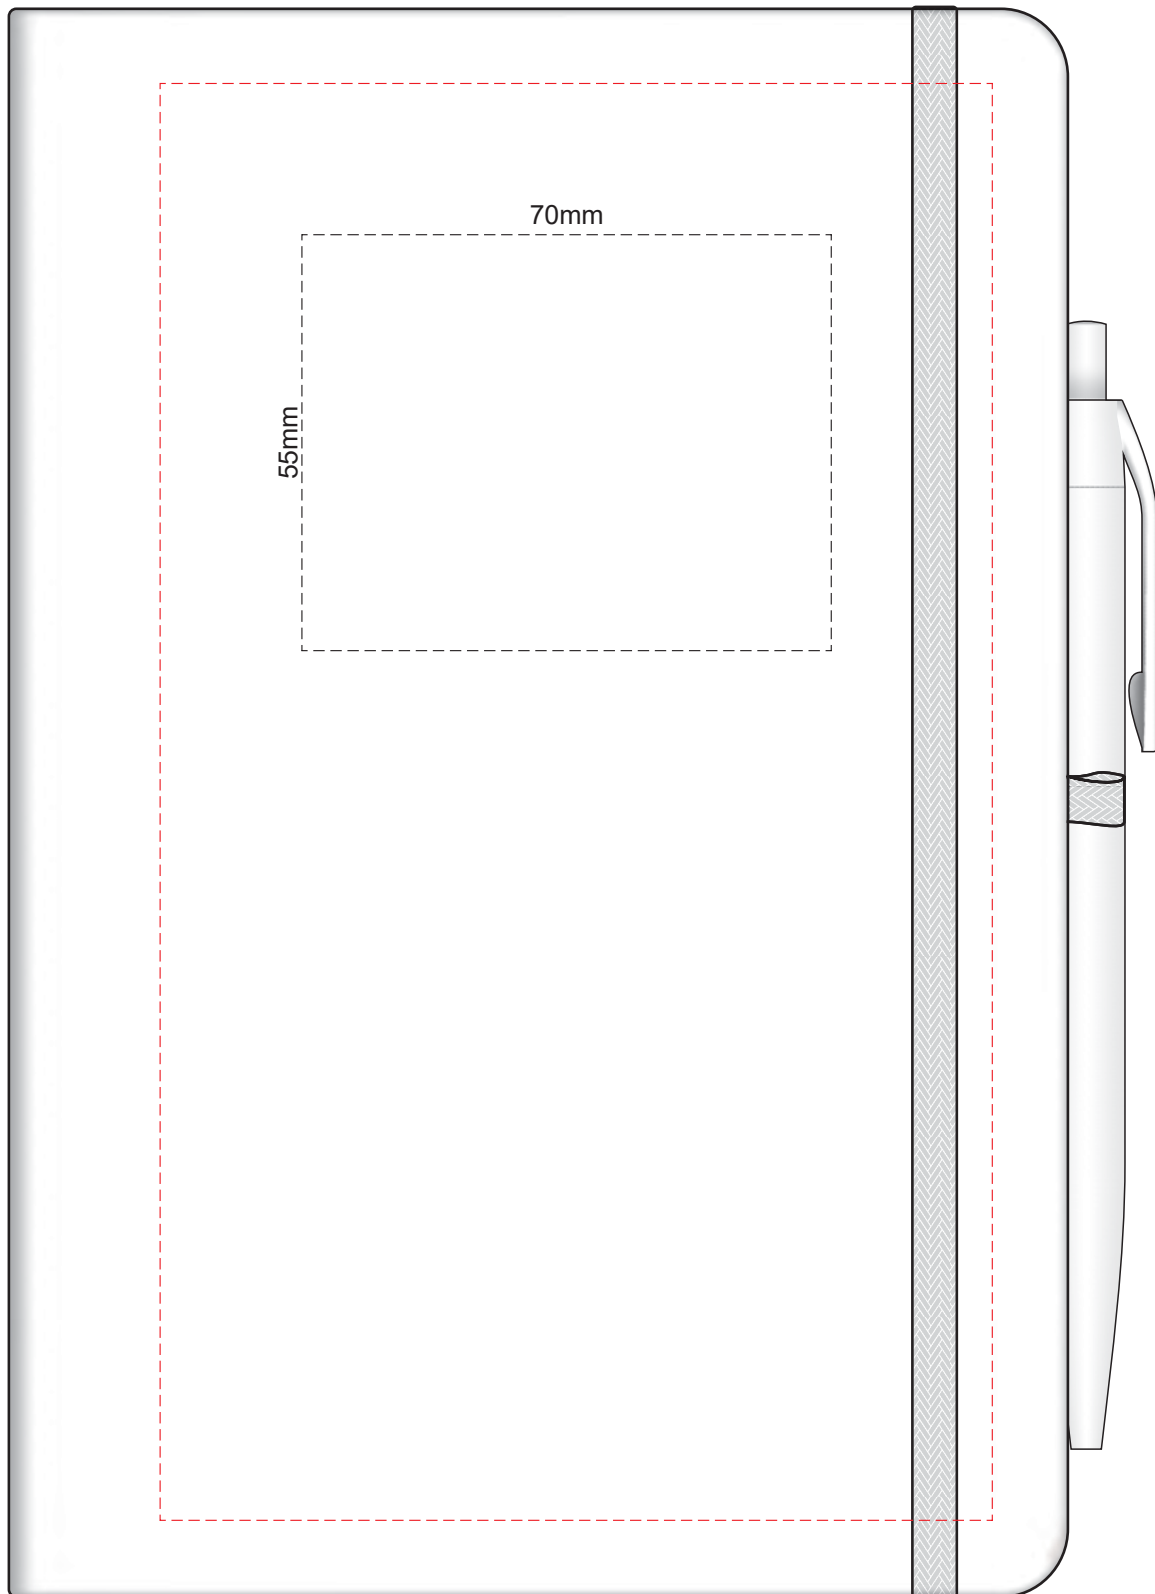

POSITION D

POSITION E

Please note when pen is printed in position D,
print is not visible when in the notebook holder.

100% of Actual Size
Pad Print

100% of Actual Size
BACK Pad Print

100% of Actual Size
Screen Print (one colour)

100% of Actual Size
BACK Screen Print (one colour)

100% of Actual Size
Direct Digital

100% of Actual Size
Foil Printing Front Cover
FRONT ONLY

Please note: Print area 70mm x 55mm is **moveable within the red dotted area**, the print area cannot be rotated.

-  Copper Foil Print Colour
-  Silver Foil Print Colour
-  Gold Foil Print Colour

70% of Actual Size
Digital Print - Belly Band Template

25% of Actual Size

FRONT BACK
Belly Band Assembled on Notebook
Please note that some of the artwork will be covered by the notebook closure strap when assembled.

Blue Line = The SIGNIFICANT PRINT AREA

(Keep all critical images & text within this box)

Black Line = Maximum print area

Pink Line = Bleed off to here

BELLY BAND

NOTEBOOK