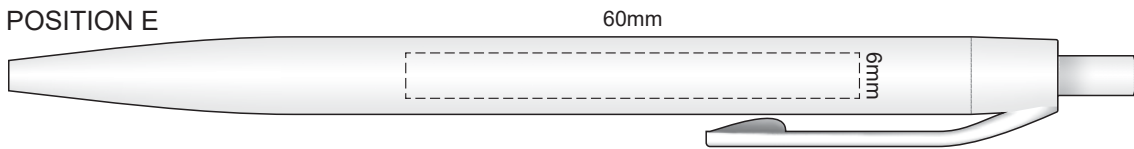

100% of Actual Size
Screen Print

POSITION A

100% of Actual Size
Pad Print

POSITION D

POSITION E

Please note when pen is printed in position D,
print is not visible when in the notebook holder.

100% of Actual Size
Direct Digital

POSITION D

POSITION E

Please note when pen is printed in position D,
print is not visible when in the notebook holder.

100% of Actual Size
Pad Print

100% of Actual Size
BACK Pad Print

100% of Actual Size
Screen Print (one colour)

100% of Actual Size
BACK Screen Print (one colour)

100% of Actual Size
Direct Digital

100% of Actual Size
Foil Printing Front Cover
FRONT ONLY

Please note: Print area 70mm x 55mm is **moveable within the red dotted area**, the print area cannot be rotated.