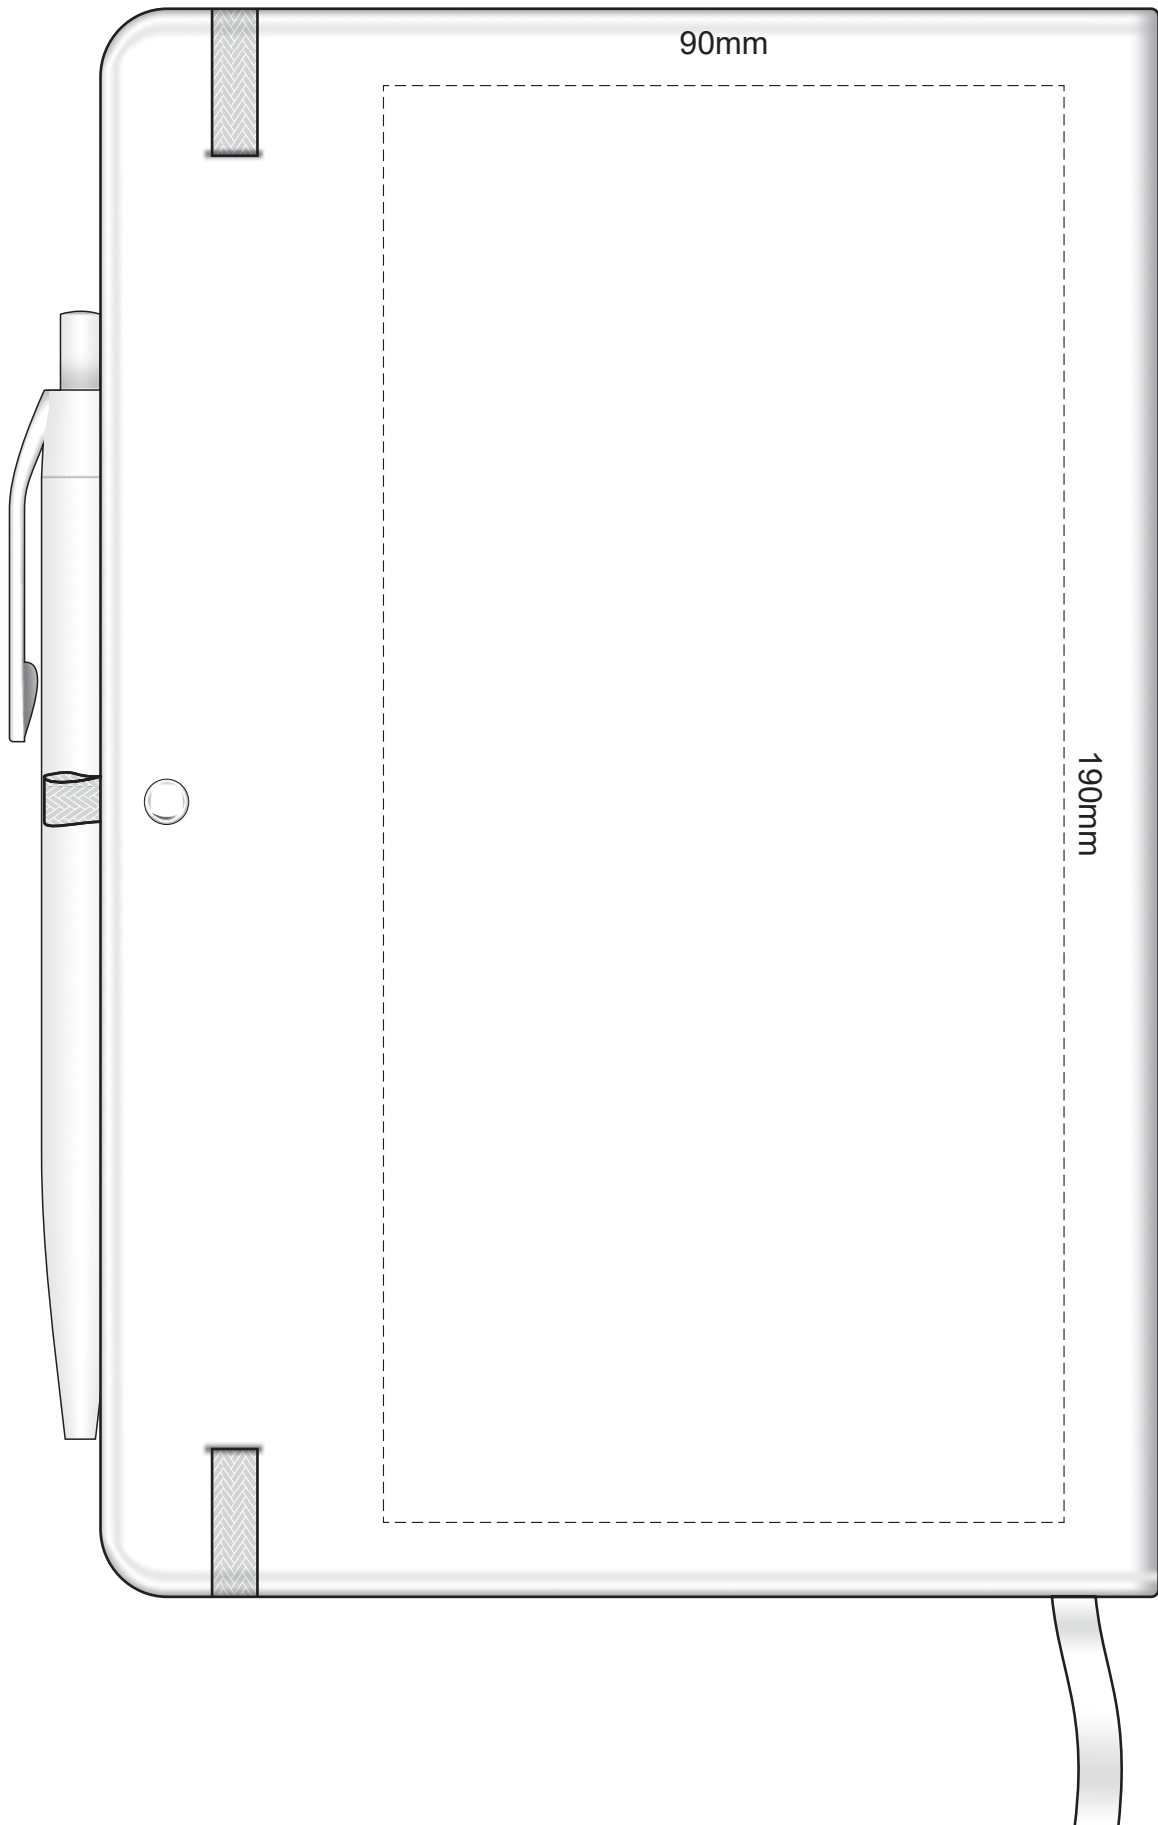

100% of Actual Size
Screen Print

POSITION A

100% of Actual Size
Pad Print

POSITION D

POSITION E

Please note when pen is printed in position D,
print is not visible when in the notebook holder.

100% of Actual Size
Direct Digital

POSITION D

POSITION E

Please note when pen is printed in position D,
print is not visible when in the notebook holder.

100% of Actual Size
Pad Print

100% of Actual Size
BACK Pad Print

100% of Actual Size
Screen Print (one colour)

100% of Actual Size
BACK Screen Print (one colour)

100% of Actual Size
Direct Digital

100% of Actual Size
Foil Printing Front Cover
FRONT ONLY

Please note: Print area 70mm x 55mm is **moveable within the red dotted area**, the print area cannot be rotated.

-  Copper Foil Print Colour
-  Silver Foil Print Colour
-  Gold Foil Print Colour

70% of Actual Size
Digital Print - Belly Band Template

25% of Actual Size

FRONT BACK
Belly Band Assembled on Notebook
Please note that some of the artwork will be covered by the notebook closure strap when assembled.