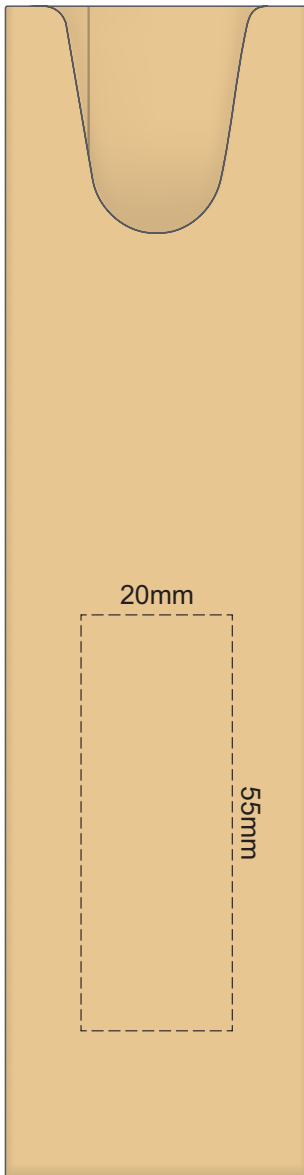

100% of Actual Size  
Screen Print

100% of Actual Size  
Pad Print

100% of Actual Size  
Direct Digital

100% of Actual Size  
Pad Print (one side only)

100% of Actual Size  
Digital Packaging Print  
(one side only)

Digital Print is only available for natural option  
Artwork will be printed directly onto the product via CMYK printing (no white),  
colours will not be vibrant due to white ink not being available for this process.