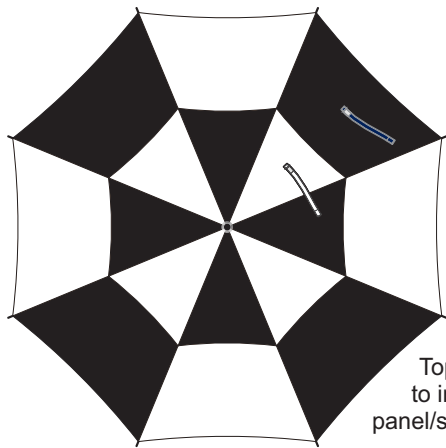

20% of Actual Size  
Screen Print (one colour)

Top view at 5%  
to indicate which  
panel/s to be decorated.

20% of Actual Size  
Sublimation (white panels only)  
Colourflex Transfer

Top view at 5%  
to indicate which  
panel/s to be decorated.