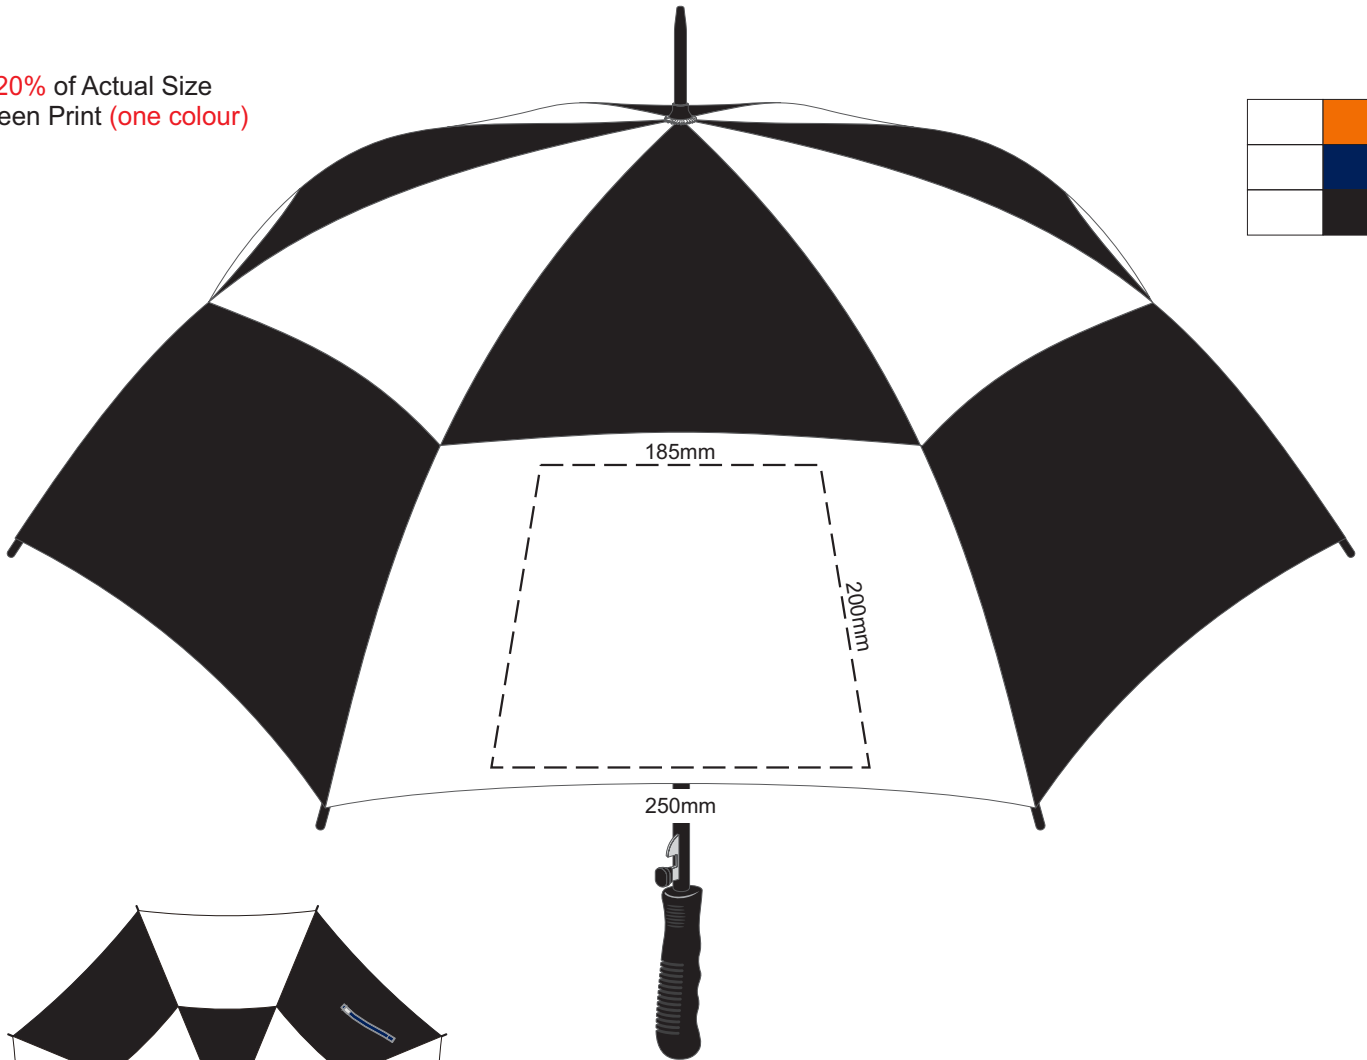

20% of Actual Size  
Screen Print (one colour)

Top view at 5%  
to indicate which  
panel/s to be decorated.

20% of Actual Size  
Sublimation (white panels only)  
Colourflex Transfer

Top view at 5%  
to indicate which  
panel/s to be decorated.