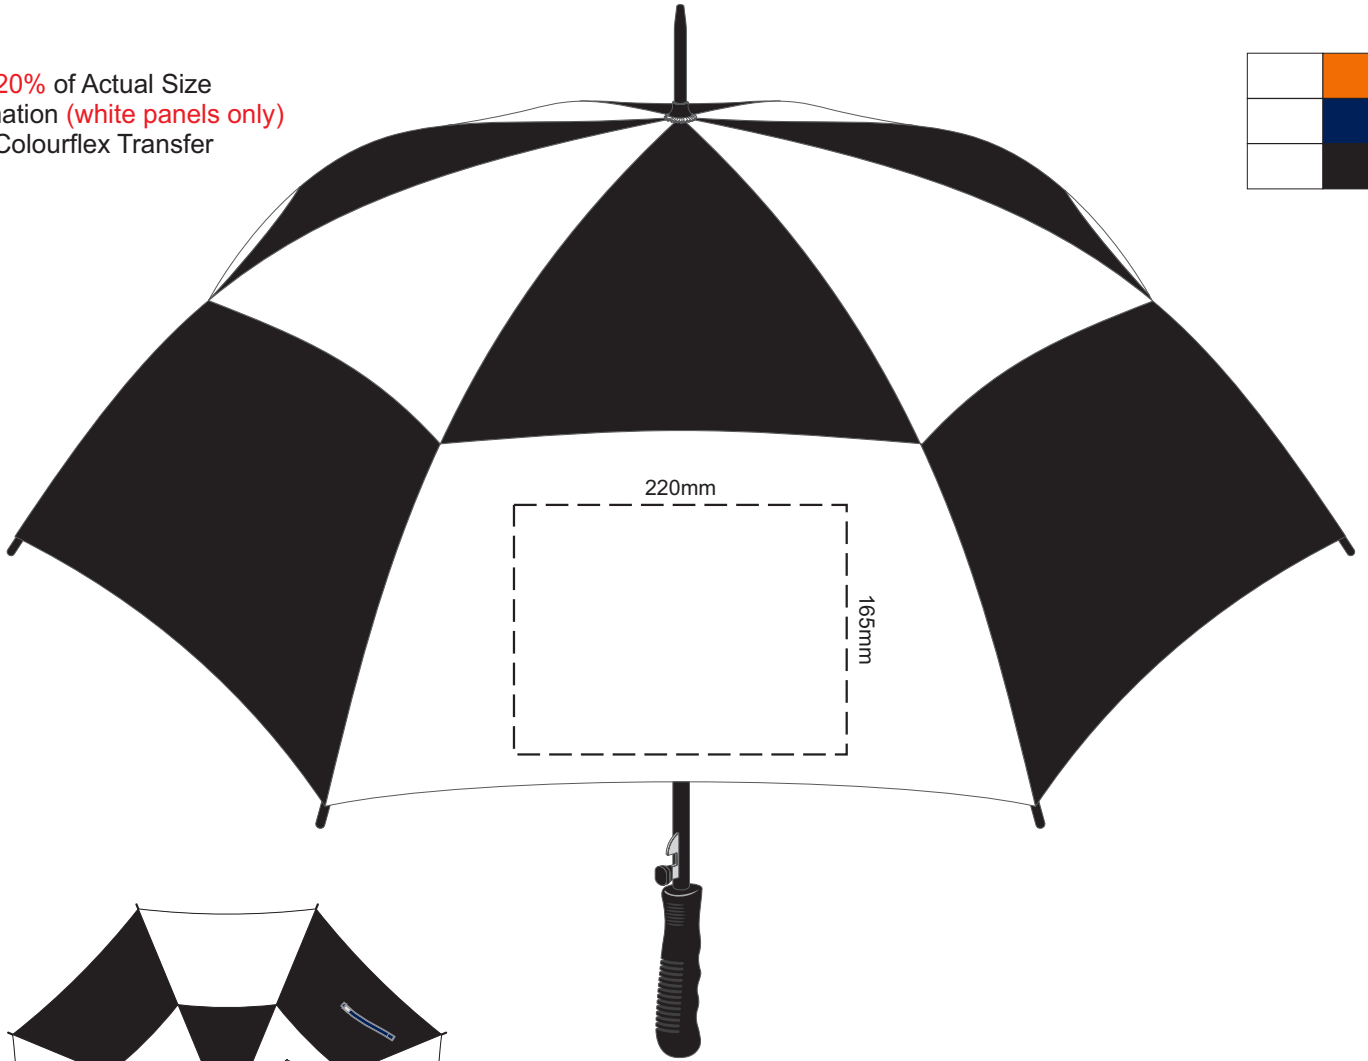

20% of Actual Size  
Screen Print (one colour)

Top view at 5%  
to indicate which  
panel/s to be decorated.

20% of Actual Size  
Sublimation (white panels only)  
Colourflex Transfer

Top view at 5%  
to indicate which  
panel/s to be decorated.