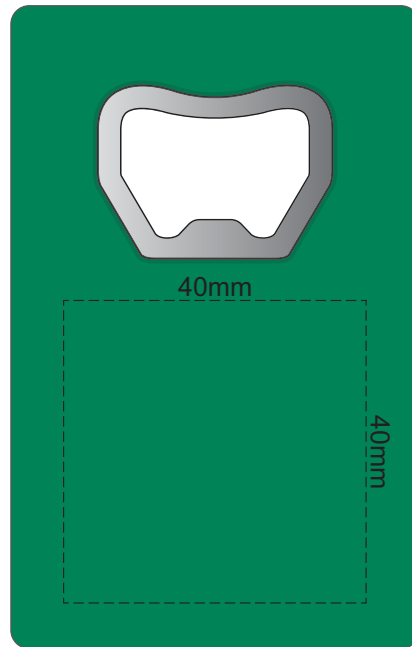

100% of Actual Size
Pad Print
Direct Digital

FRONT

BACK