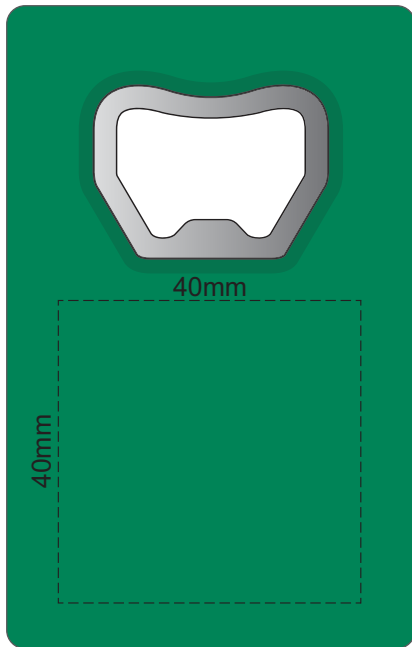

100% of Actual Size
Pad Print
Direct Digital

FRONT

BACK