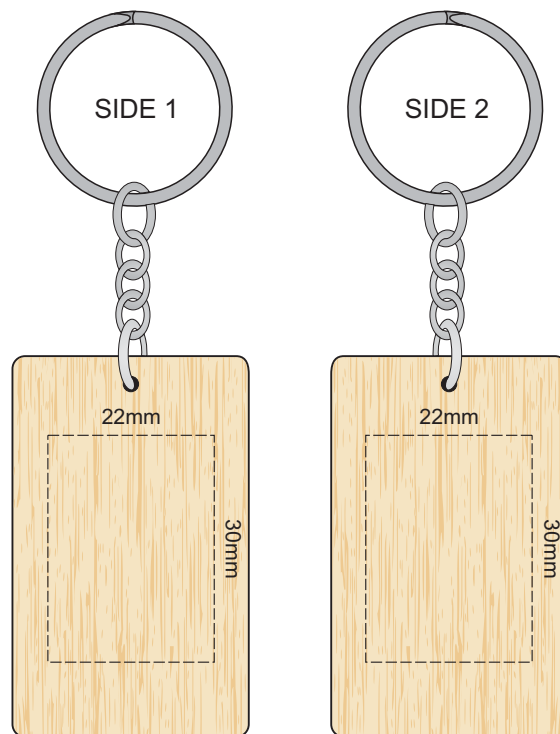

100% of Actual Size  
Pad Print  
Laser Engraving

This product is a natural material,  
please allow for variances in grain pattern and branding.

 Laser engraves to a natural etch