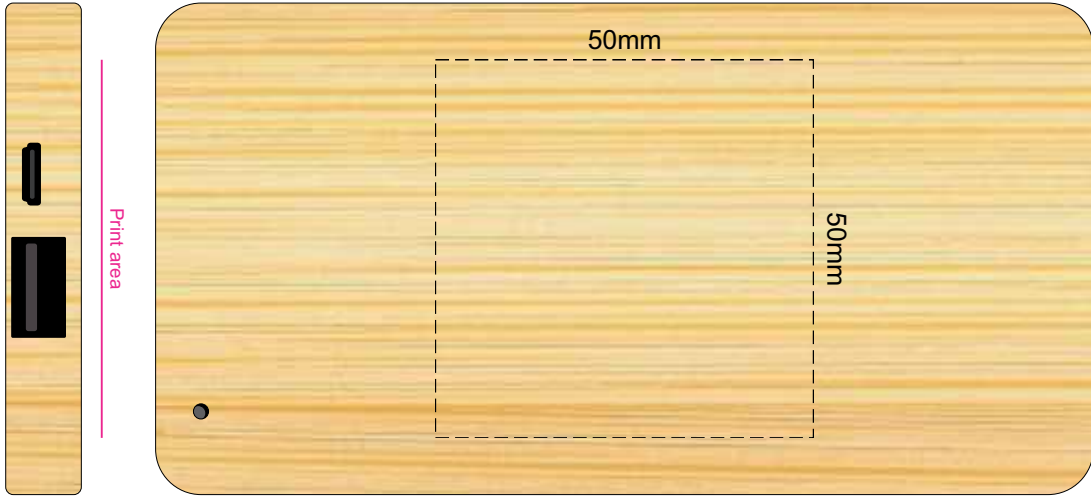

100% of Actual Size

Pad Print

Laser Engraving
100mm

 Laser Engraves to a Natural Etch

NOTE: This product is a natural material, please allow for variances in grain pattern and engraving colour.

Direct Digital
100mm

100% of Actual Size

Pad Print