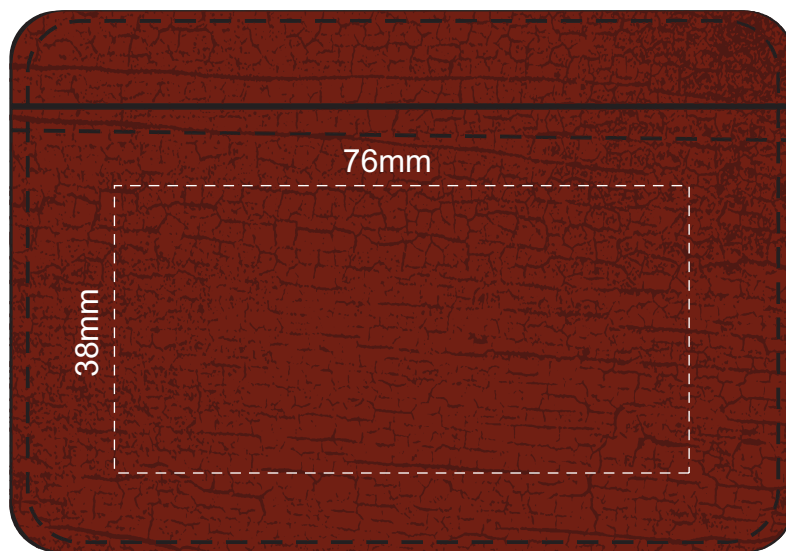

Actual Size: 100% when viewed on A4 paper

Screen Print / Debossing