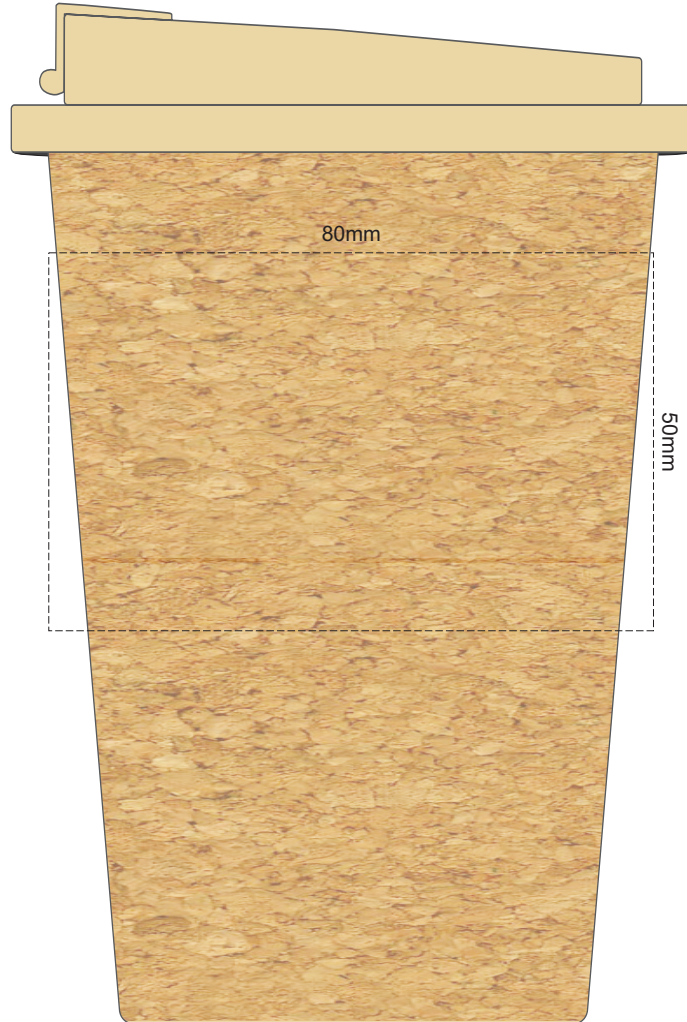

100% of Actual Size  
Pad Print

This product is a natural material with variances in the texture and colour which may effect the finished result.

100% of Actual Size  
Screen Print (one colour)

This product is a natural material with variances in the texture and colour which may effect the finished result.