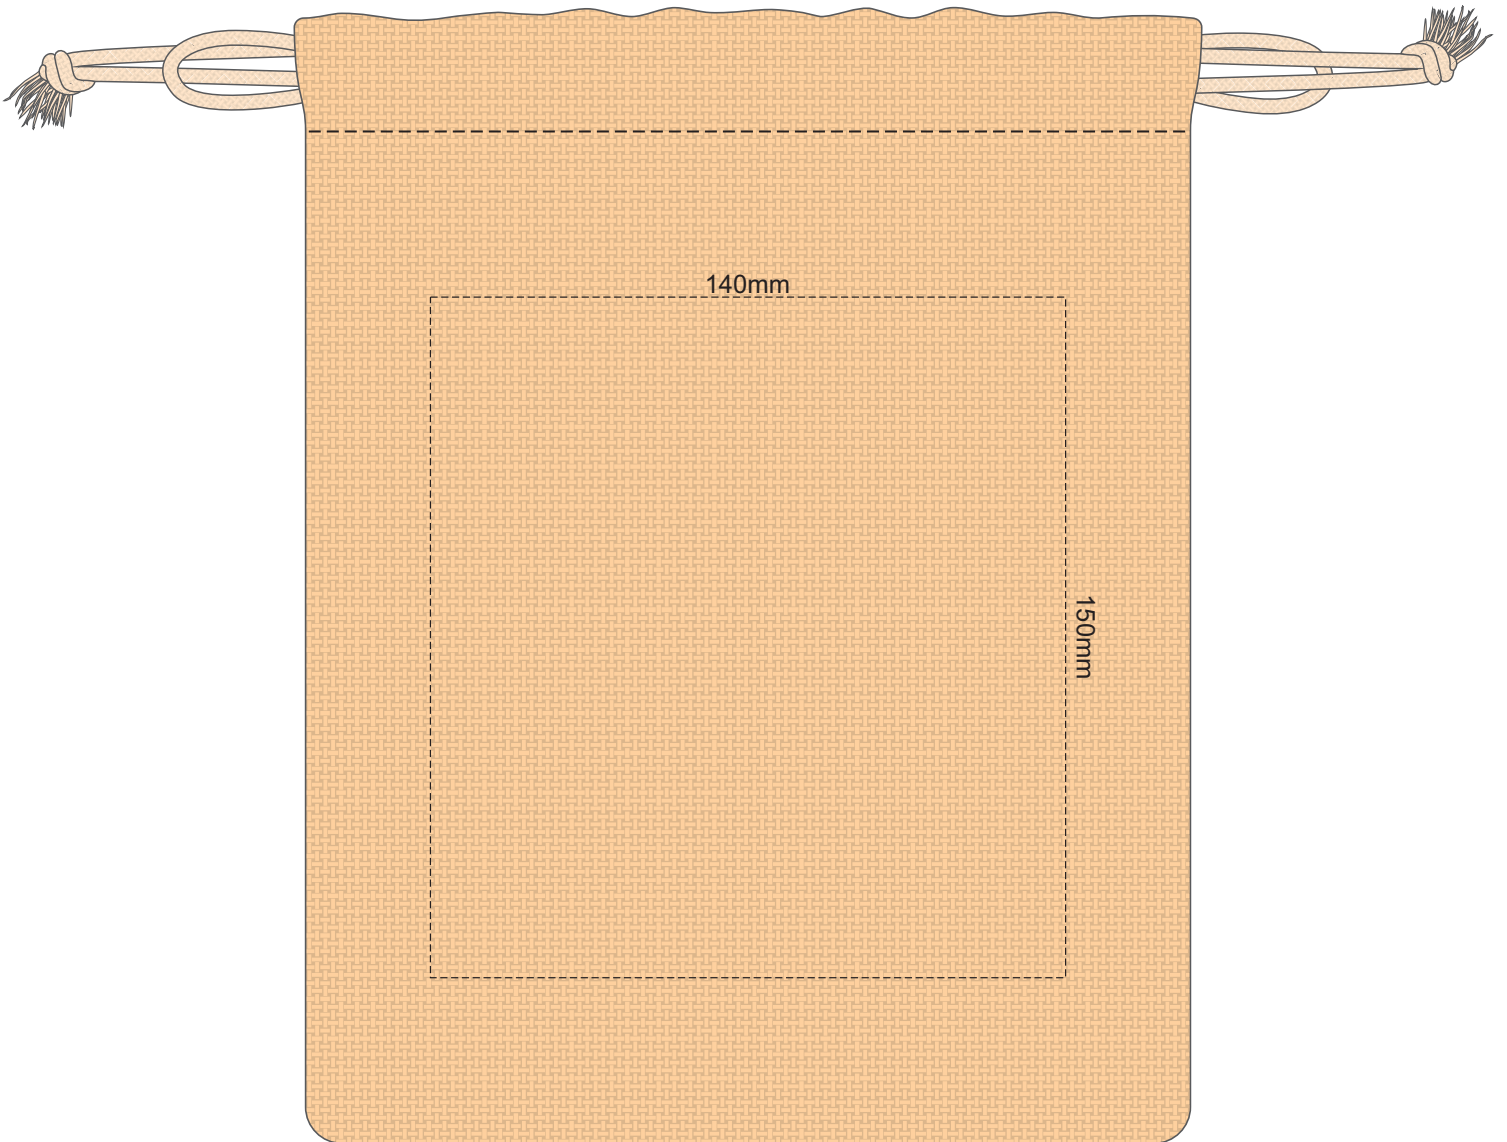

60% of Actual Size
Screen Print
Colourflex Transfer
Faux Embroidery

Screen Print:

Please be aware the artwork will be significantly affected by the texture of the bag.
Fine detailing, small text will be lost in the texture of the bag and may not be legible.