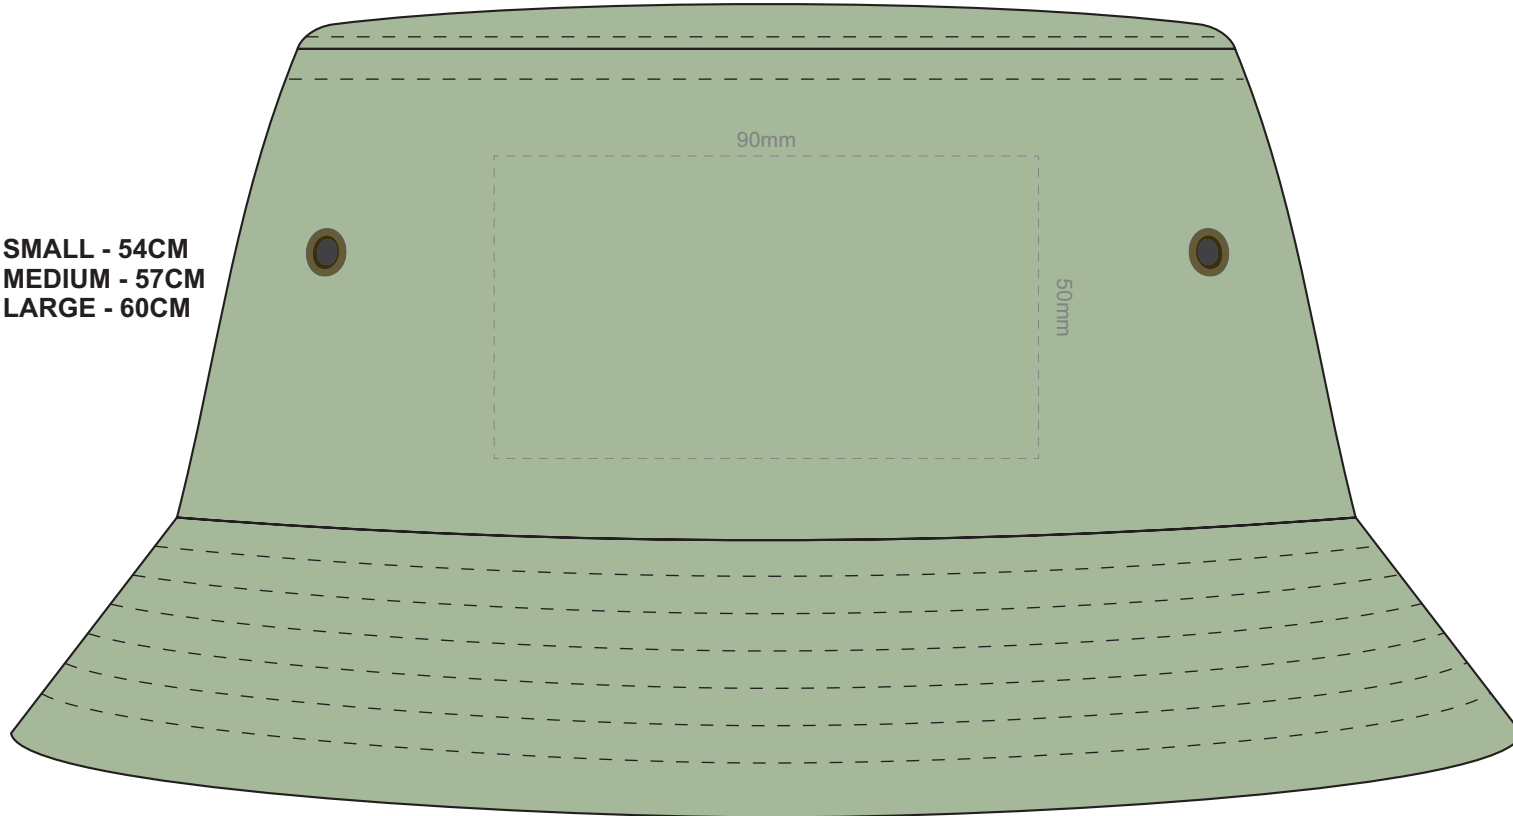

80% of Actual Size
Screen Print
Colourflex Transfer
Faux Embroidery
(front & back print available)

SMALL - 54CM
MEDIUM - 57CM
LARGE - 60CM

- Ecrú
- Beige
- Taupe
- Grey
- White
- Yellow
- Mustard
- Orange
- Rust
- Brown
- Coral
- Pink
- Fuchsia
- Berry
- Red
- Burgundy
- Mint
- Sage
- Bright Green
- Kiwi
- Dark Green
- Khaki
- Teal
- Light Blue
- Pastel Blue
- Slate Blue
- Royal Blue
- Navy
- Mauve
- Purple
- Charcoal
- Carbon
- Black

80% of Actual Size
Embroidery
(front & back print available)

SMALL - 54CM
MEDIUM - 57CM
LARGE - 60CM

- Ecu
- Beige
- Taupe
- Grey
- White
- Yellow
- Mustard
- Orange
- Rust
- Brown
- Coral
- Pink
- Fuchsia
- Berry
- Red
- Burgundy
- Mint
- Sage
- Bright Green
- Kiwi
- Dark Green
- Khaki
- Teal
- Light Blue
- Pastel Blue
- Slate Blue
- Royal Blue
- Navy
- Mauve
- Purple
- Charcoal
- Carbon
- Black