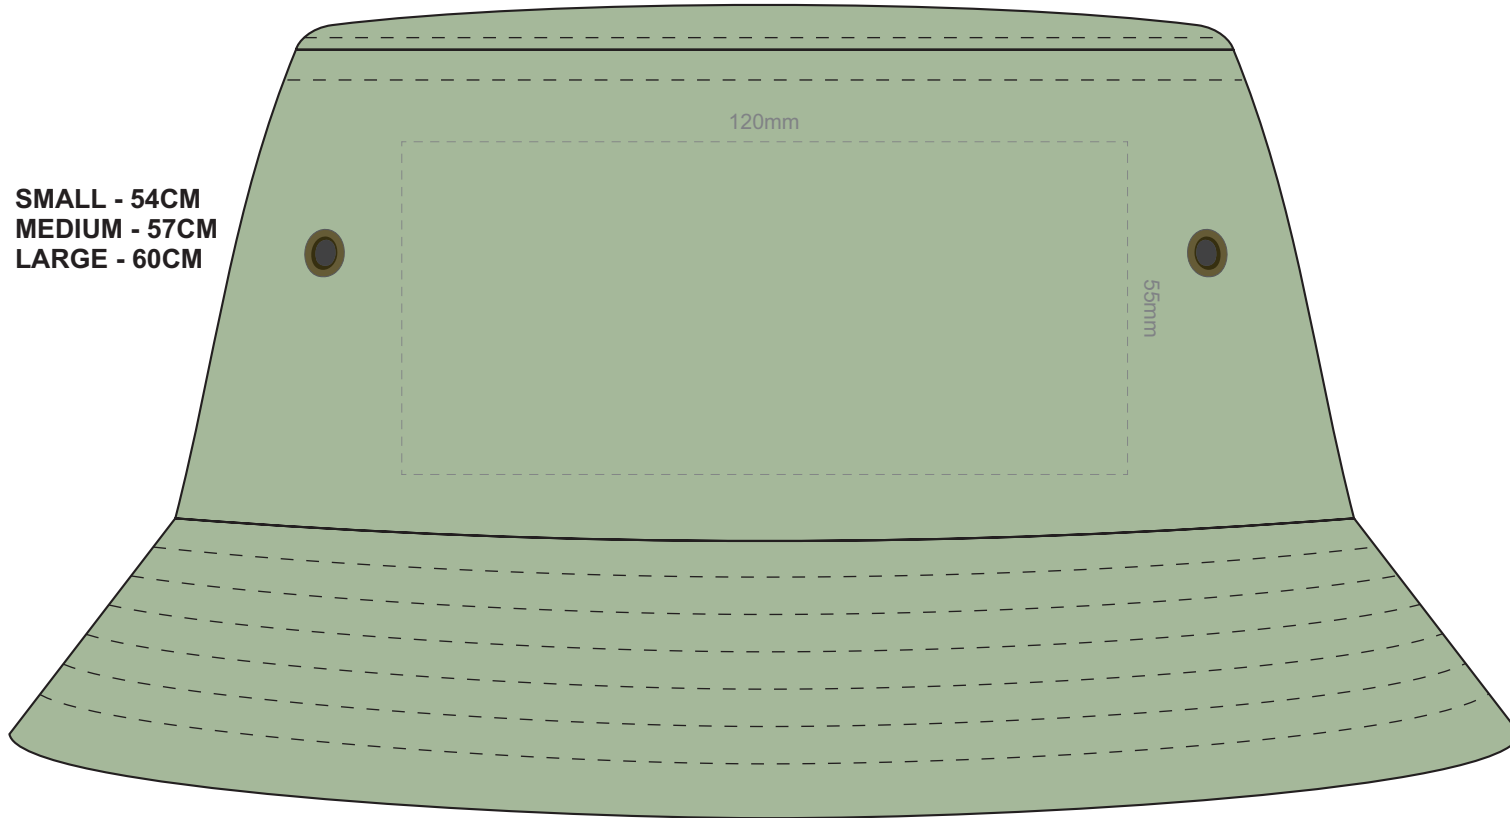

80% of Actual Size
Screen Print
Colourflex Transfer
Faux Embroidery
(front & back print available)

SMALL - 54CM
MEDIUM - 57CM
LARGE - 60CM

- Ecrú
- Beige
- Taupe
- Grey
- White
- Yellow
- Mustard
- Orange
- Rust
- Brown
- Coral
- Pink
- Fuchsia
- Berry
- Red
- Burgundy
- Mint
- Sage
- Bright Green
- Kiwi
- Dark Green
- Khaki
- Teal
- Light Blue
- Pastel Blue
- Slate Blue
- Royal Blue
- Navy
- Mauve
- Purple
- Charcoal
- Carbon
- Black

80% of Actual Size
Embroidery
(front & back print available)

SMALL - 54CM
MEDIUM - 57CM
LARGE - 60CM

- Ecu
- Beige
- Taupe
- Grey
- White
- Yellow
- Mustard
- Orange
- Rust
- Brown
- Coral
- Pink
- Fuchsia
- Berry
- Red
- Burgundy
- Mint
- Sage
- Bright Green
- Kiwi
- Dark Green
- Khaki
- Teal
- Light Blue
- Pastel Blue
- Slate Blue
- Royal Blue
- Navy
- Mauve
- Purple
- Charcoal
- Carbon
- Black