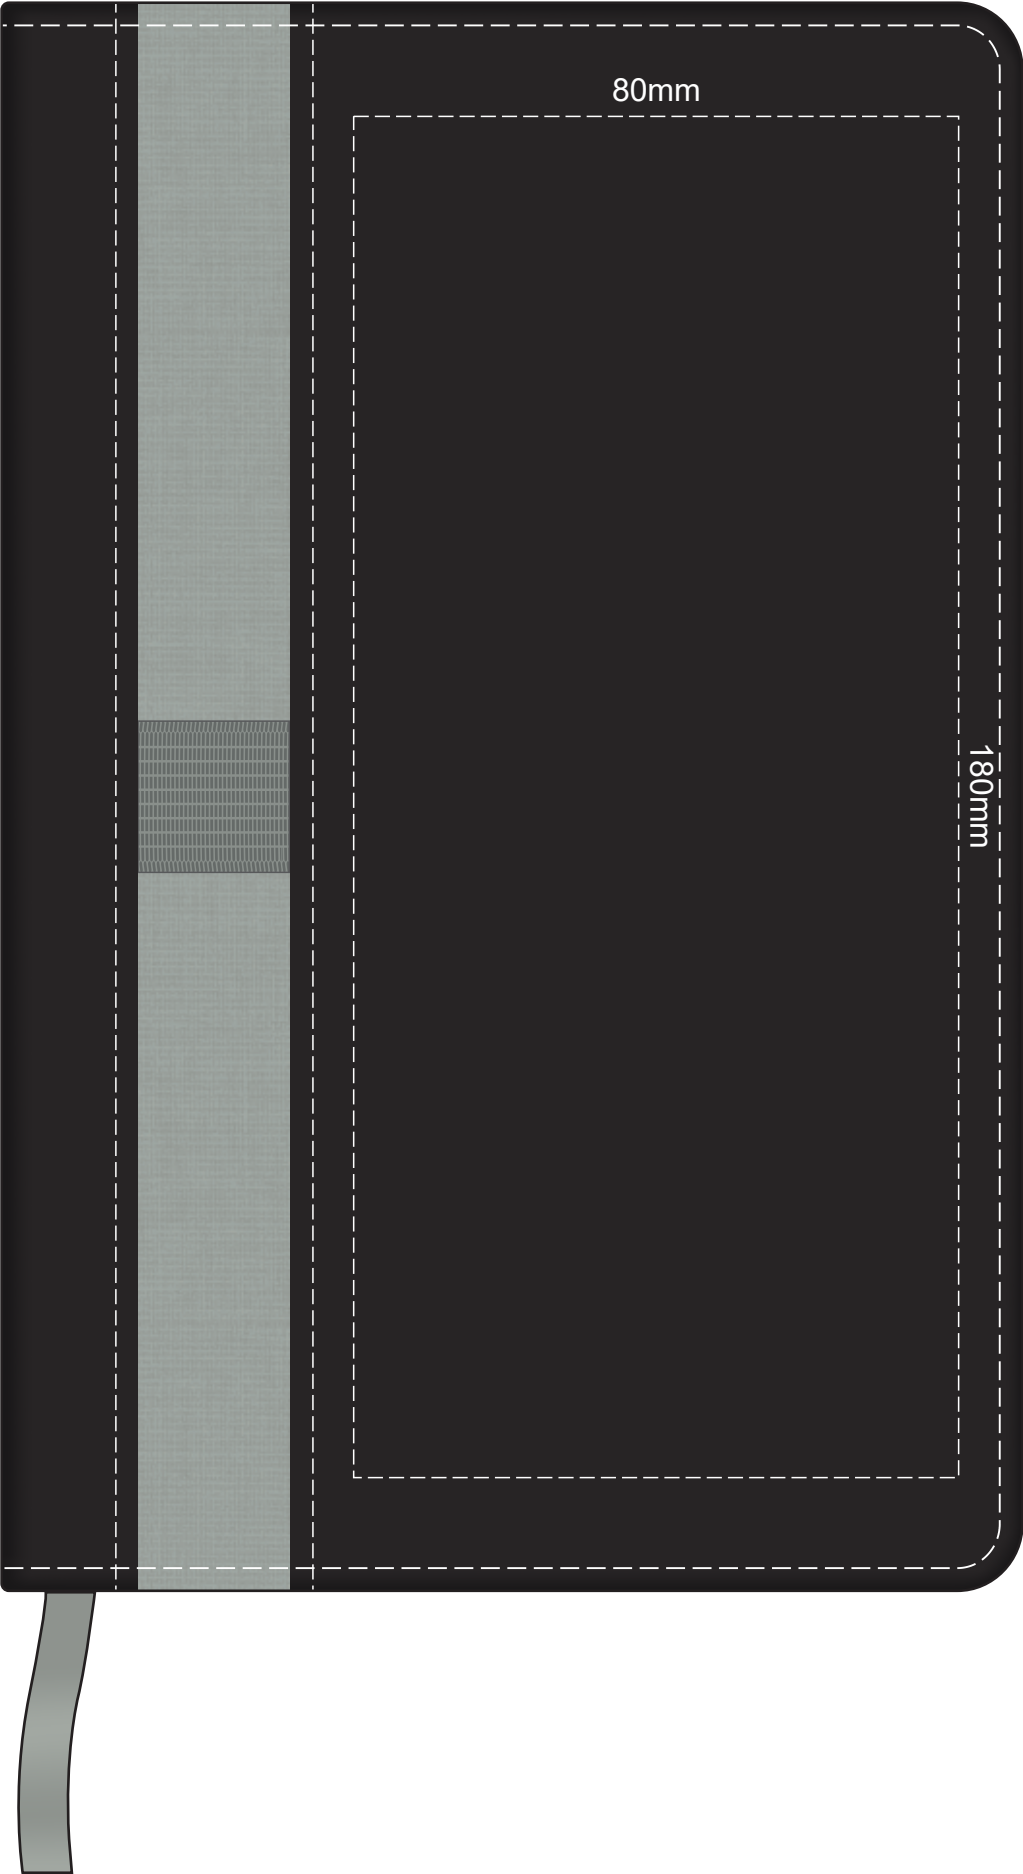

100% of Actual Size
Pad Print

Branding area can be moved anywhere within the red line.

100% of Actual Size
Direct Digital

100% of Actual Size
Debossing
Debossing XL

Print area 70 x 100mm is moveable within the XL deboss area and can rotate to suit.

70% of Actual Size
Digital Print - Belly Band Template

Artwork will be printed directly onto the product via CMYK printing (no white), colours will not be vibrant due to white ink not being available for this process

Green Line = Fold Lines when assembled on notebook

Blue Line = The SIGNIFICANT PRINT AREA

(Keep all critical images & text within this box)

Black Line = Maximum print area

Pink Line = Bleed off to here

25% of Actual Size