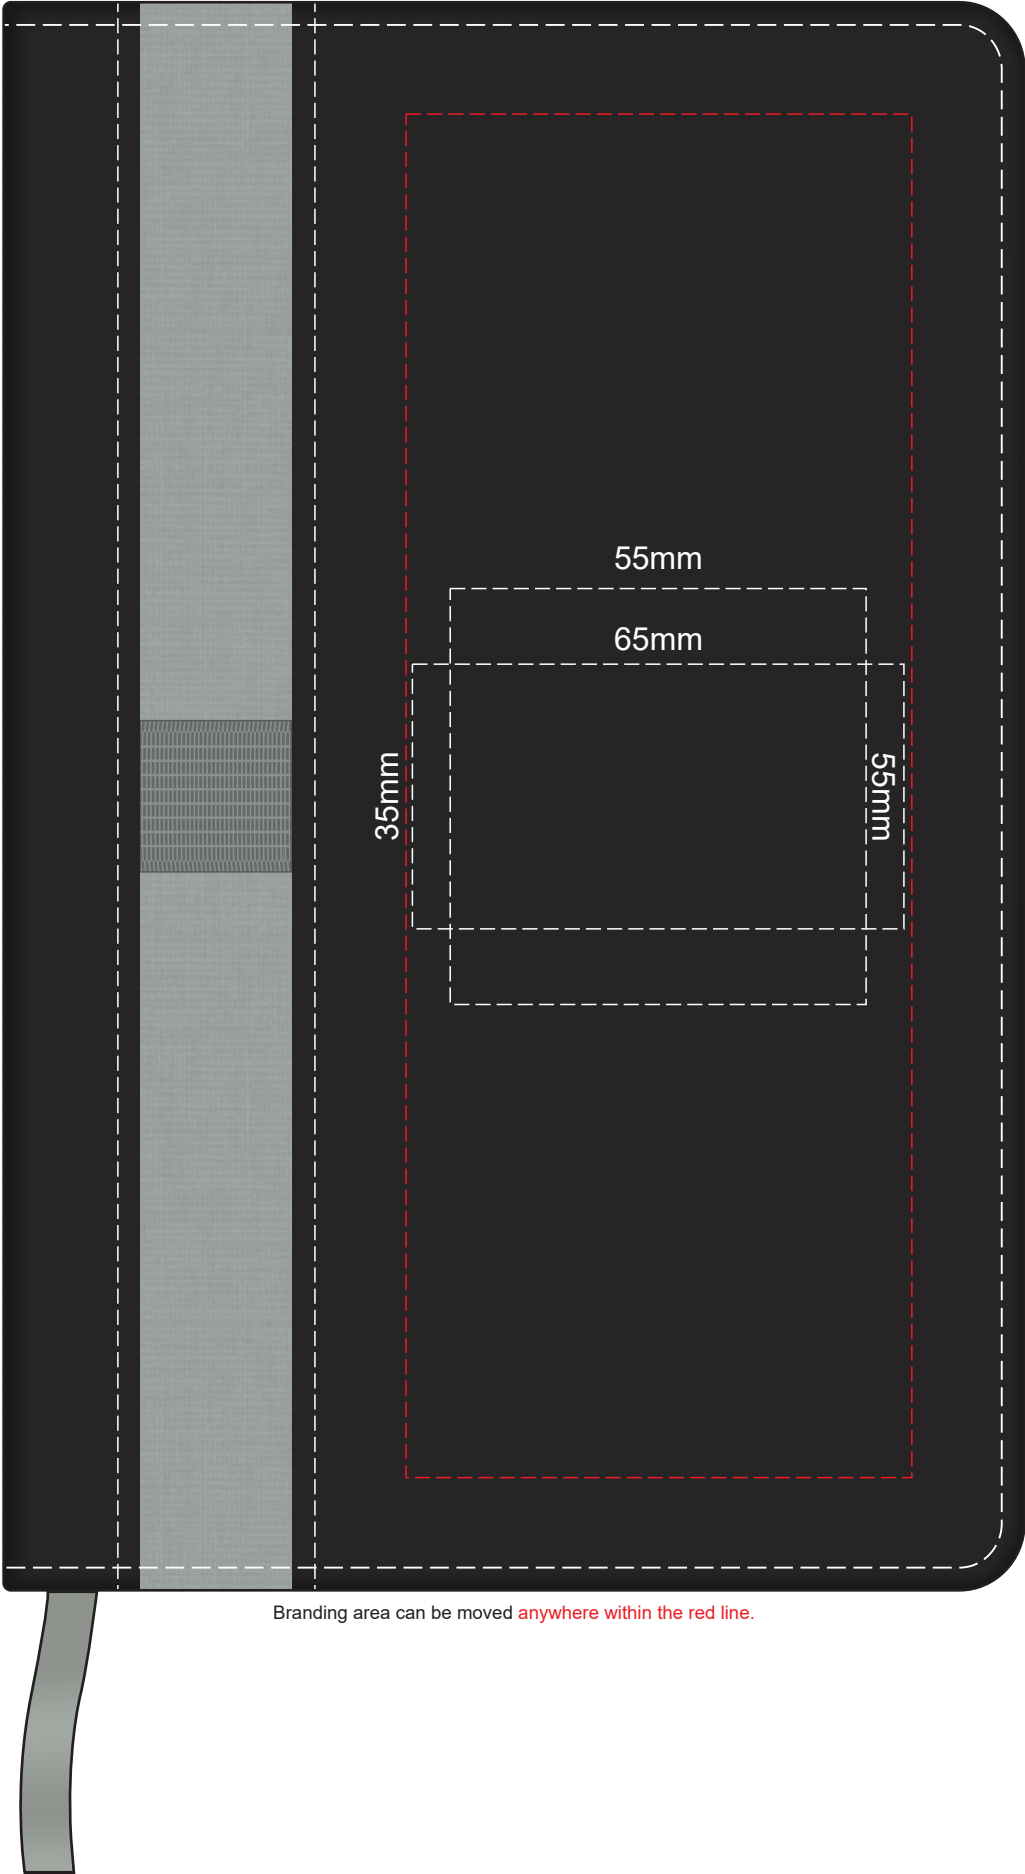

100% of Actual Size
Pad Print

Branding area can be moved anywhere within the red line.

100% of Actual Size
Direct Digital

100% of Actual Size
Debossing
Debossing XL

Print area 70 x 100mm is moveable within the XL deboss area and can rotate to suit.

70% of Actual Size
Digital Print - Belly Band Template

Artwork will be printed directly onto the product via CMYK printing (no white), colours will not be vibrant due to white ink not being available for this process

Green Line = Fold Lines when assembled on notebook

Blue Line = The SIGNIFICANT PRINT AREA

(Keep all critical images & text within this box)

Black Line = Maximum print area

Pink Line = Bleed off to here

25% of Actual Size