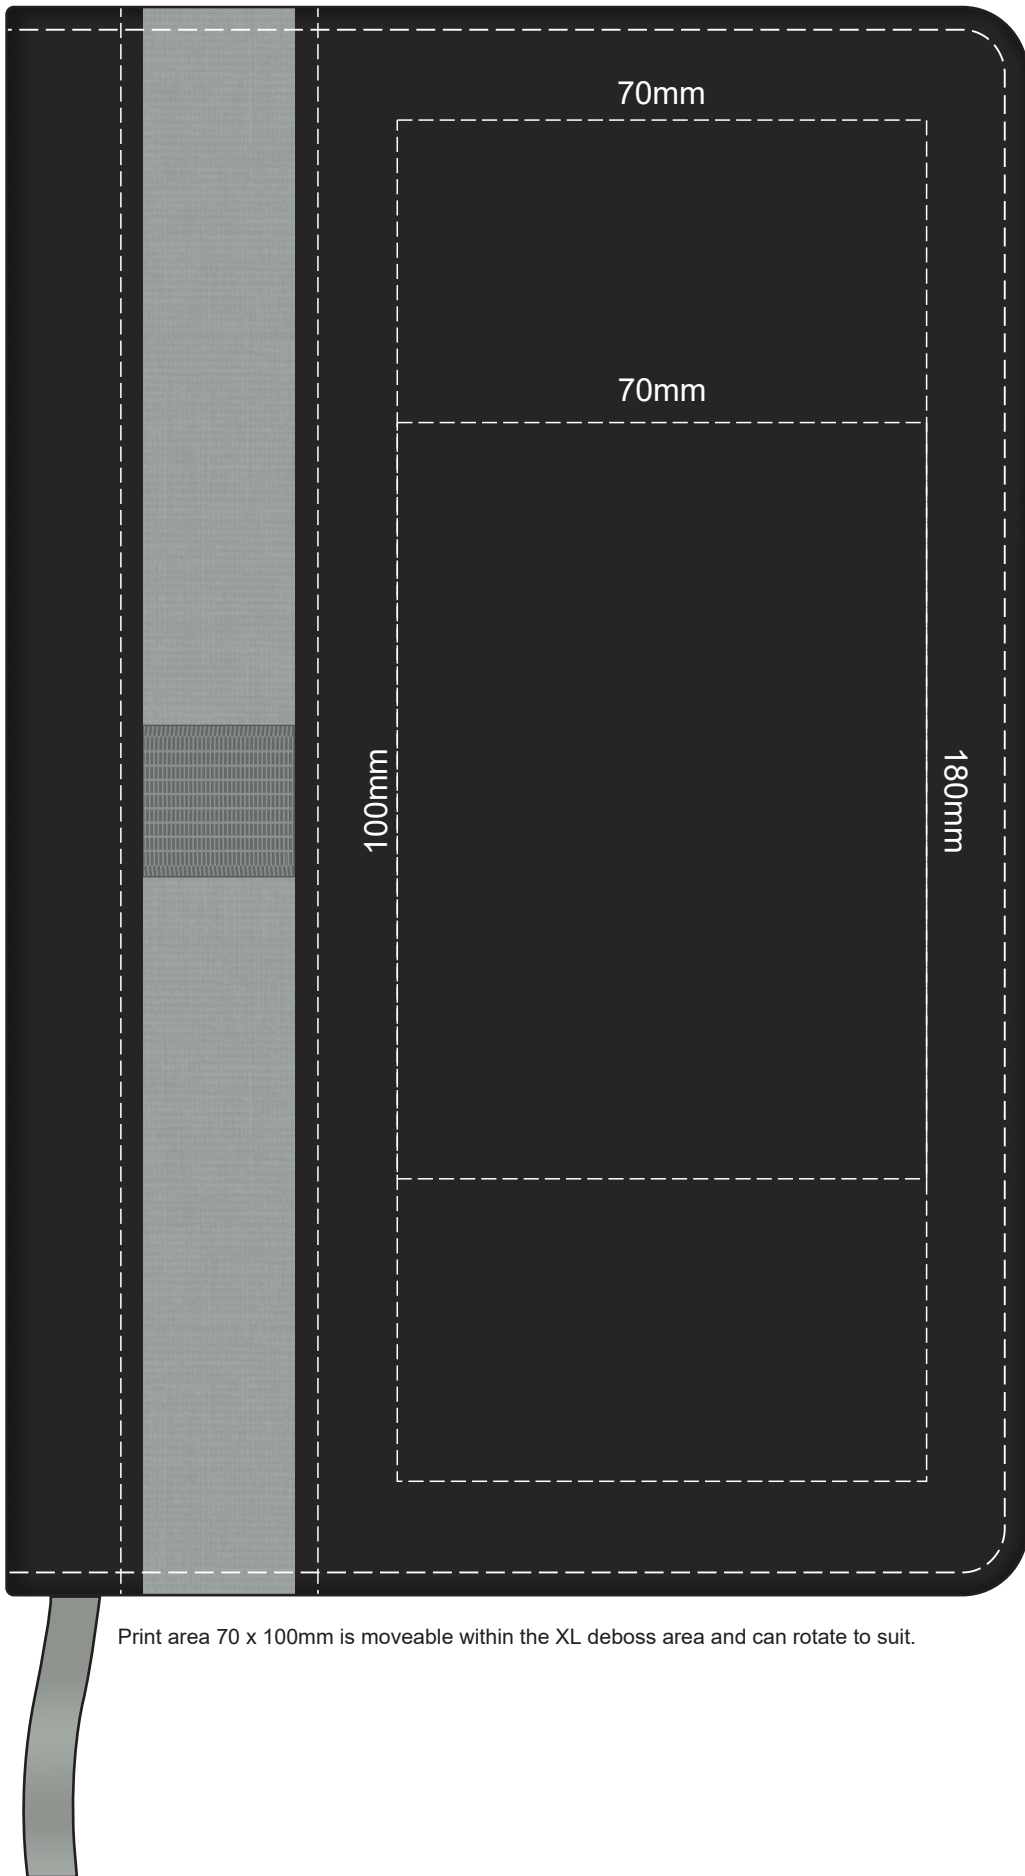

100% of Actual Size
Pad Print

Branding area can be moved anywhere within the red line.

100% of Actual Size
Direct Digital

100% of Actual Size
Debossing
Debossing XL

Print area 70 x 100mm is moveable within the XL deboss area and can rotate to suit.

70% of Actual Size
Digital Print - Belly Band Template

Artwork will be printed directly onto the product via CMYK printing (no white), colours will not be vibrant due to white ink not being available for this process

Green Line = Fold Lines when assembled on notebook

Blue Line = The SIGNIFICANT PRINT AREA

(Keep all critical images & text within this box)

Black Line = Maximum print area

Pink Line = Bleed off to here

25% of Actual Size