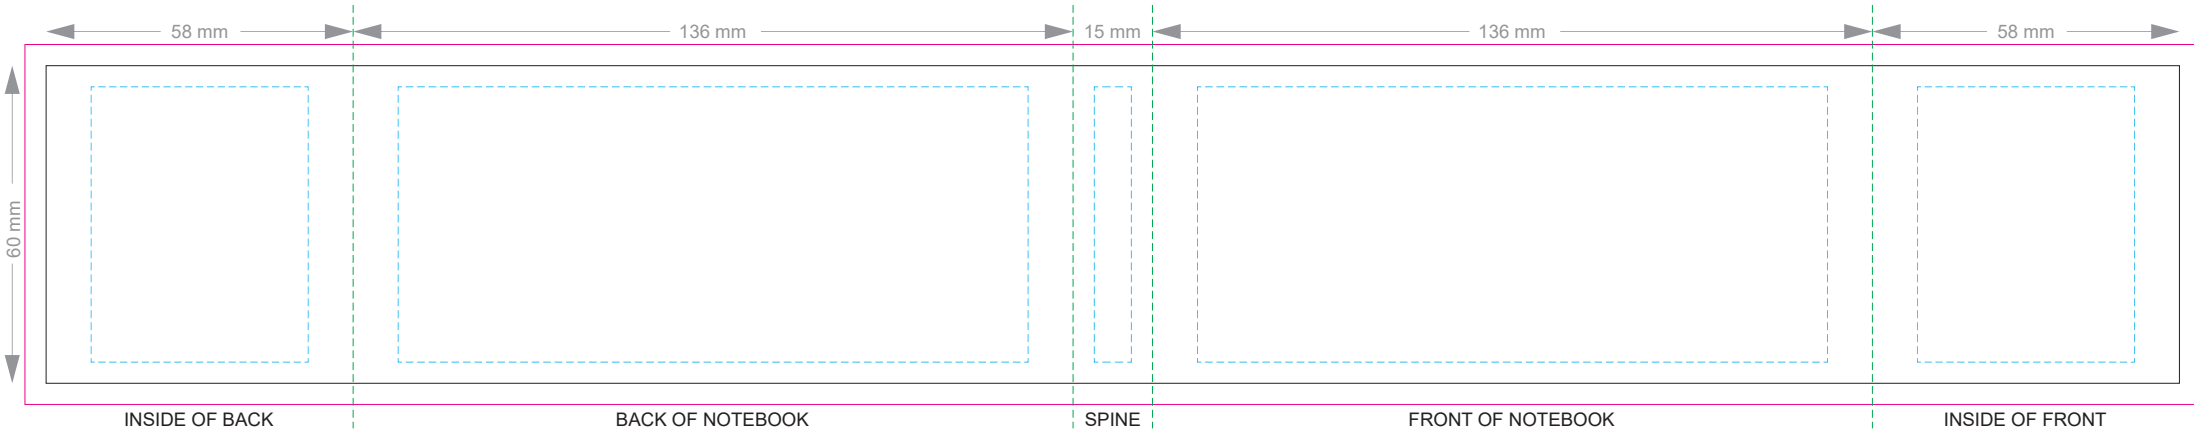

100% of Actual Size
Pad Print

Branding area can be moved anywhere within the red line.

100% of Actual Size
Direct Digital

100% of Actual Size
Debossing
Debossing XL

Print area 70 x 100mm is moveable within the XL deboss area and can rotate to suit.

70% of Actual Size
Digital Print - Belly Band Template

Artwork will be printed directly onto the product via CMYK printing (no white), colours will not be vibrant due to white ink not being available for this process

Green Line = Fold Lines when assembled on notebook

Blue Line = The SIGNIFICANT PRINT AREA

(Keep all critical images & text within this box)

Black Line = Maximum print area

Pink Line = Bleed off to here

25% of Actual Size