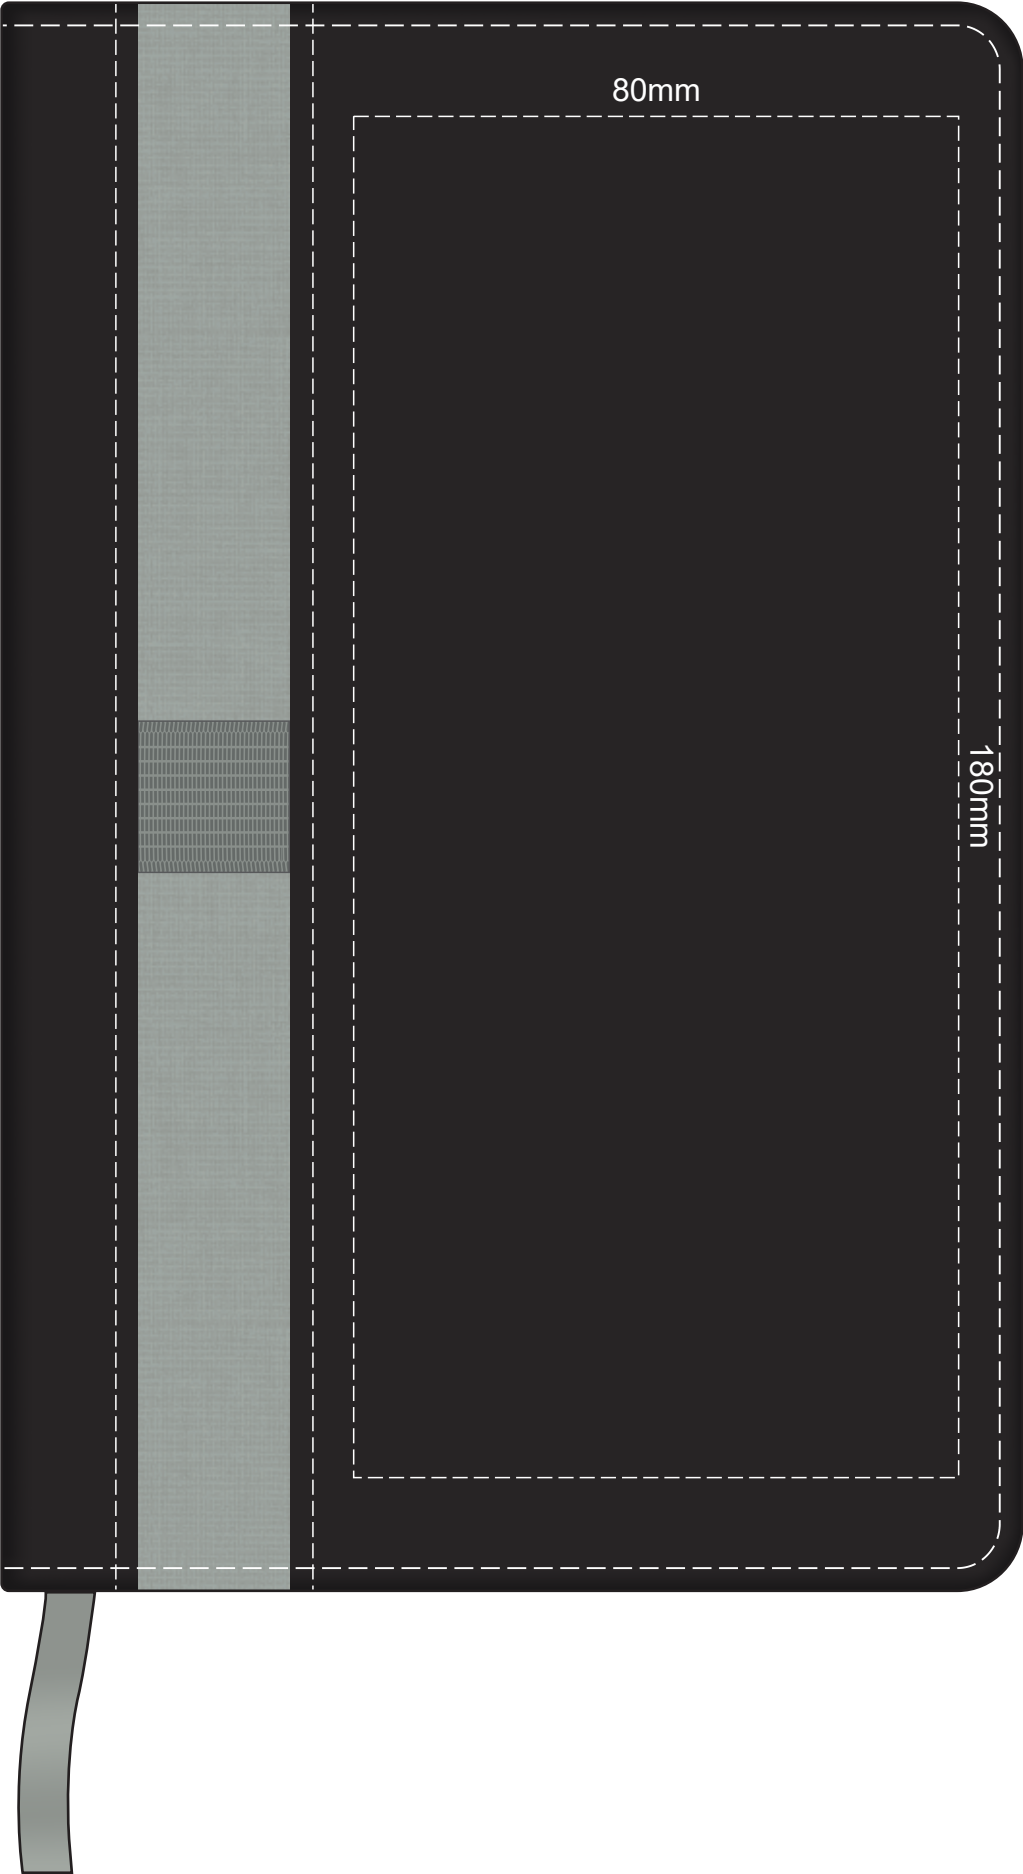

100% of Actual Size
Screen Print (loose registration)

POSITION A

100% of Actual Size
Pad Print

POSITION D

POSITION E

100% of Actual Size
Laser Engraving

POSITION D

POSITION E

Engraves to an Oxidised White

100% of Actual Size
Pad Print

Branding area can be moved **anywhere within the red line.**

100% of Actual Size
Direct Digital

100% of Actual Size
Debossing
Debossing XL

Print area 70 x 100mm is moveable within the XL deboss area and can rotate to suit.

70% of Actual Size
Digital Print - Belly Band Template

Artwork will be printed directly onto the product via CMYK printing (no white), colours will not be vibrant due to white ink not being available for this process

Green Line = Fold Lines when assembled on notebook

Blue Line = The SIGNIFICANT PRINT AREA

(Keep all critical images & text within this box)

Black Line = Maximum print area

Pink Line = Bleed off to here

25% of Actual Size