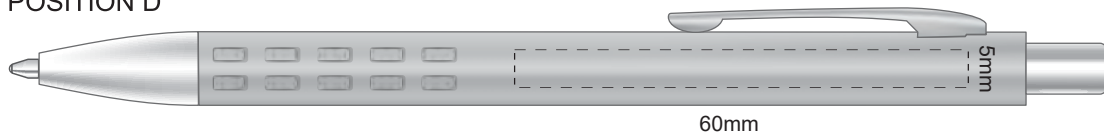

100% of Actual Size
Screen Print (loose registration)

POSITION A

100% of Actual Size
Pad Print

POSITION D

POSITION E

100% of Actual Size
Laser Engraving

POSITION D

POSITION E

Engraves to an Oxidised White

100% of Actual Size
Pad Print

Branding area can be moved **anywhere within the red line.**

100% of Actual Size
Direct Digital

100% of Actual Size
Debossing
Debossing XL

Print area 70 x 100mm is moveable within the XL deboss area and can rotate to suit.