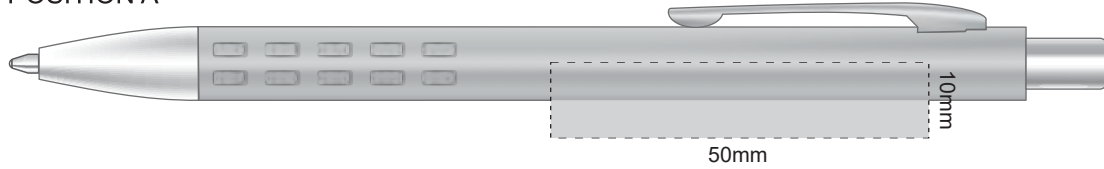

100% of Actual Size
Screen Print (loose registration)

POSITION A

100% of Actual Size
Pad Print

POSITION D

POSITION E

100% of Actual Size
Laser Engraving

POSITION D

POSITION E

Engraves to an Oxidised White

100% of Actual Size
Pad Print

Branding area can be moved **anywhere within the red line.**

100% of Actual Size
Direct Digital

100% of Actual Size
Debossing
Debossing XL

Print area 70 x 100mm is moveable within the XL deboss area and can rotate to suit.