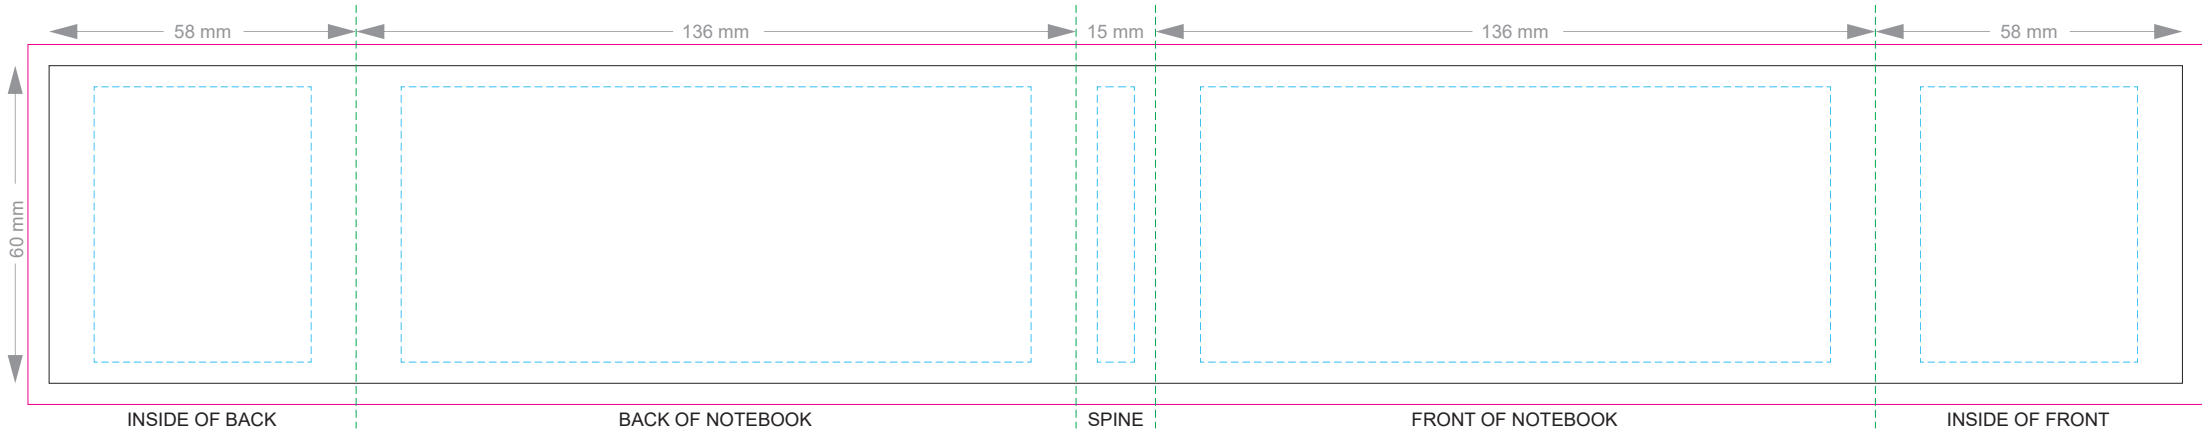

70% of Actual Size
Digital Print - Belly Band Template