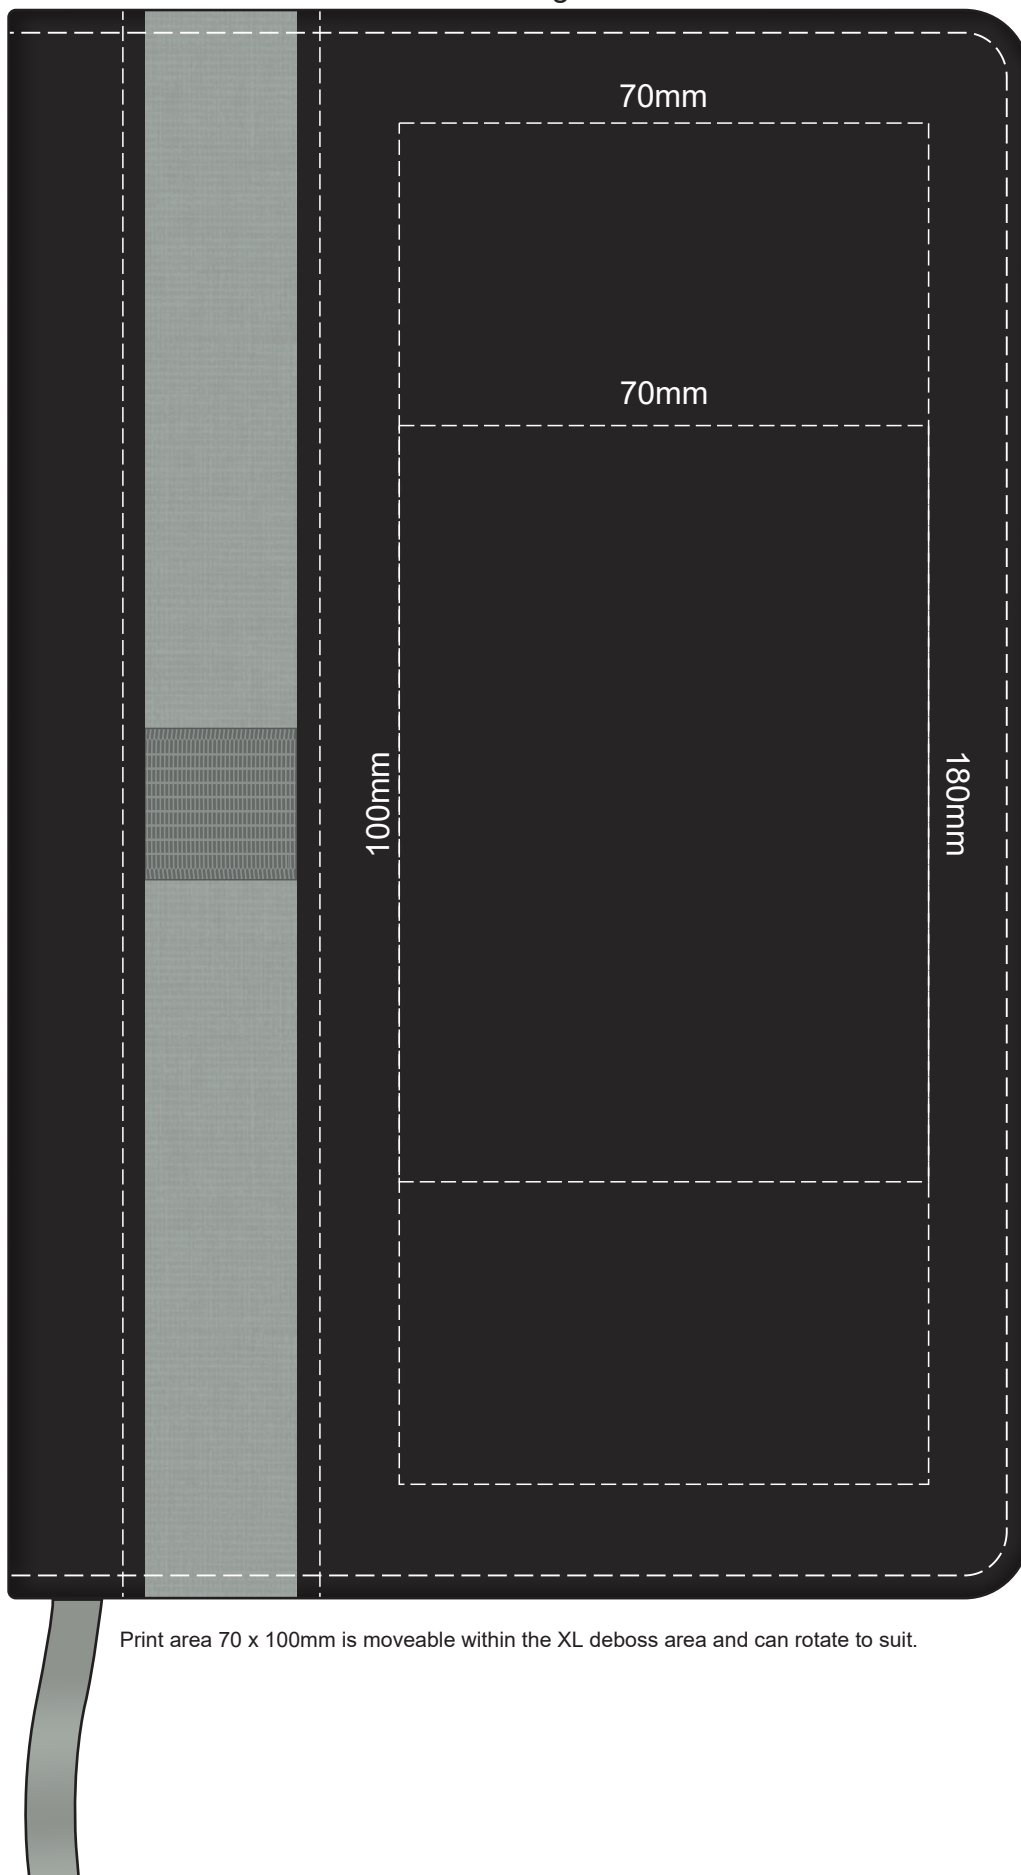

Engraves to an Oxidised White

100% of Actual Size
Pad Print

Branding area can be moved **anywhere within the red line.**

100% of Actual Size
Direct Digital

100% of Actual Size
Debossing
Debossing XL

Print area 70 x 100mm is moveable within the XL deboss area and can rotate to suit.

70% of Actual Size
Digital Print - Belly Band Template

Artwork will be printed directly onto the product via CMYK printing (no white), colours will not be vibrant due to white ink not being available for this process

Green Line = Fold Lines when assembled on notebook

Blue Line = The SIGNIFICANT PRINT AREA

(Keep all critical images & text within this box)

Black Line = Maximum print area

Pink Line = Bleed off to here

25% of Actual Size

100% of Actual Size
Pad Print

100% of Actual Size
Pad Print

65mm

35mm