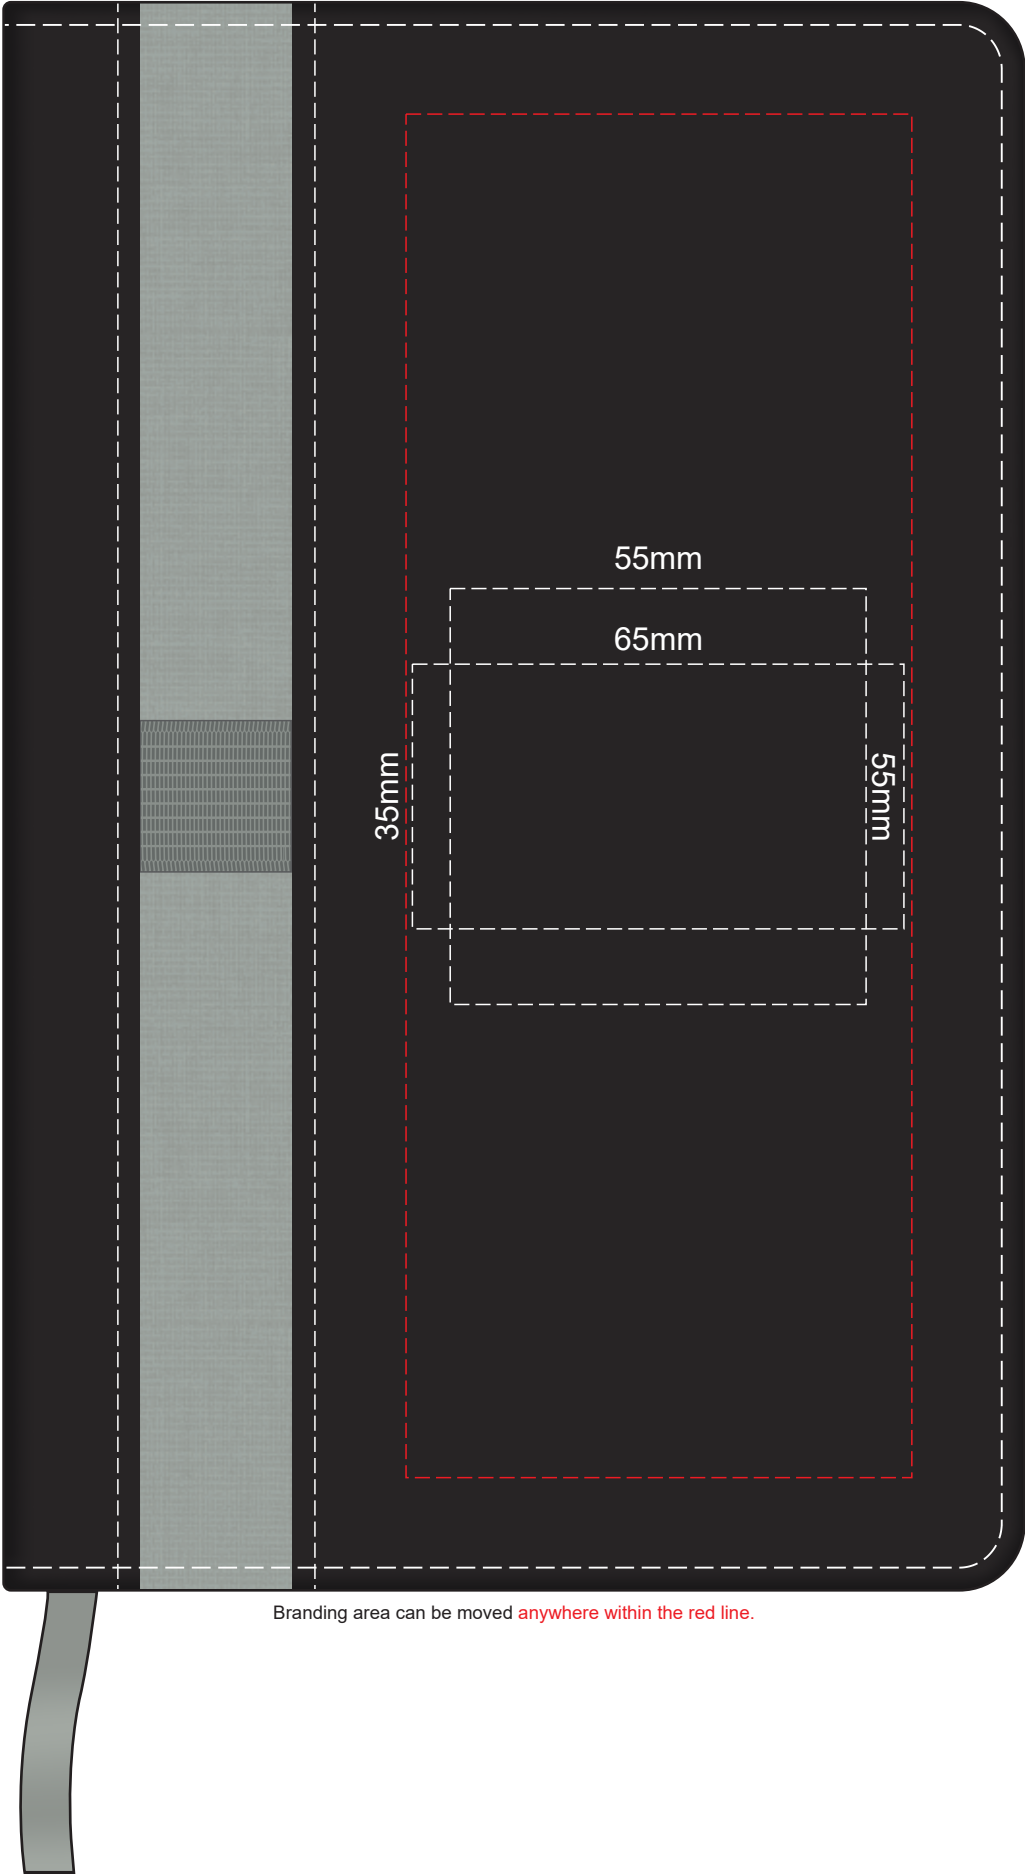

100% of Actual Size
Screen Print (loose registration)

POSITION A

100% of Actual Size
Pad Print

POSITION D

POSITION E

100% of Actual Size
Laser Engraving

POSITION D

POSITION E

Engraves to an Oxidised White

100% of Actual Size
Pad Print

Branding area can be moved **anywhere within the red line.**

100% of Actual Size
Direct Digital

100% of Actual Size
Debossing
Debossing XL

Print area 70 x 100mm is moveable within the XL deboss area and can rotate to suit.

70% of Actual Size
Digital Print - Belly Band Template

Artwork will be printed directly onto the product via CMYK printing (no white), colours will not be vibrant due to white ink not being available for this process

Green Line = Fold Lines when assembled on notebook

Blue Line = The SIGNIFICANT PRINT AREA

(Keep all critical images & text within this box)

Black Line = Maximum print area

Pink Line = Bleed off to here

25% of Actual Size