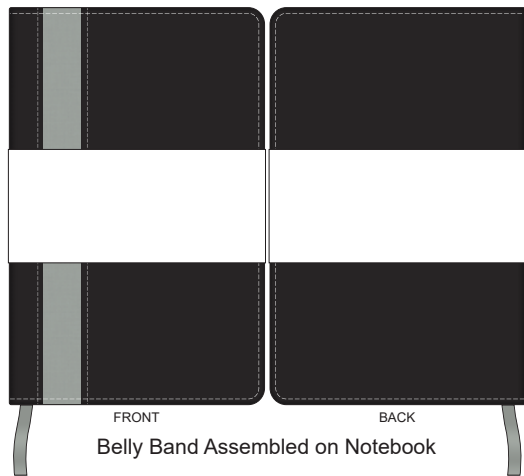

Engraves to an Oxidised White

100% of Actual Size
Pad Print

Branding area can be moved **anywhere within the red line.**

100% of Actual Size
Direct Digital

100% of Actual Size
Debossing
Debossing XL

Print area 70 x 100mm is moveable within the XL deboss area and can rotate to suit.

70% of Actual Size
Digital Print - Belly Band Template

Artwork will be printed directly onto the product via CMYK printing (no white), colours will not be vibrant due to white ink not being available for this process

Green Line = Fold Lines when assembled on notebook

Blue Line = The SIGNIFICANT PRINT AREA

(Keep all critical images & text within this box)

Black Line = Maximum print area

Pink Line = Bleed off to here

25% of Actual Size