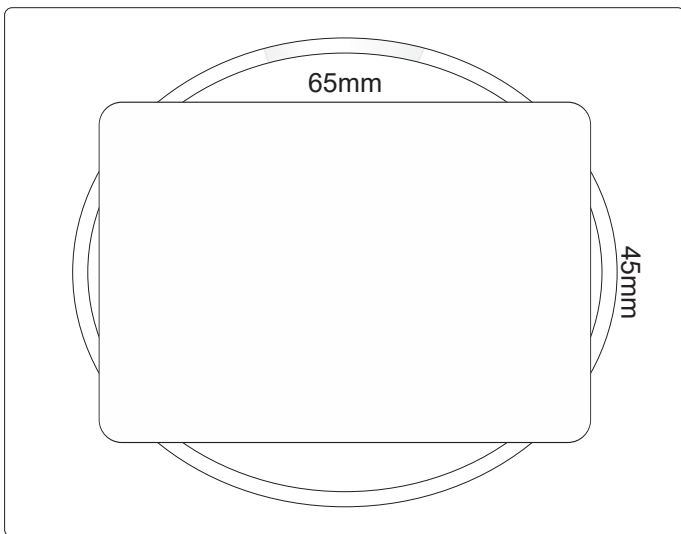

100% of Actual Size
Debossed
Colour Fill (two col max)

Red Line = Exact opposites of the product
(centre artwork to the red line)

Digital Label - Poly Bag

Blue Line = The SIGNIFICANT PRINT AREA
(Keep all critical images & text within this box)
Black Line = Maximum print area
Pink Line = Bleed off to here