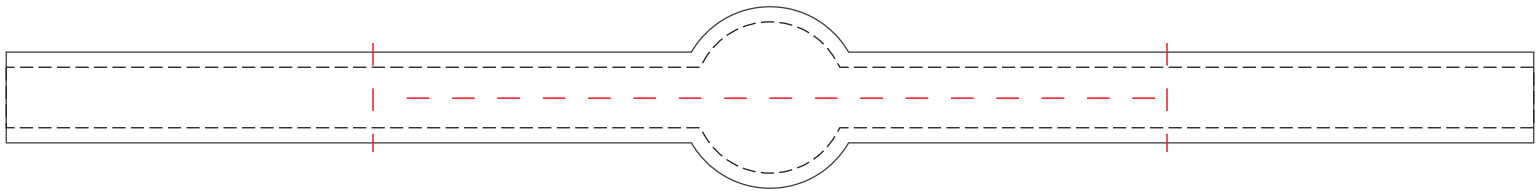

100% of Actual Size
Debossed
Colour Fill (two col max)

Red Line = Exact opposites of the product
(centre artwork to the red line)

Digital Label - Poly Bag

Blue Line = The SIGNIFICANT PRINT AREA
(Keep all critical images & text within this box)
Black Line = Maximum print area
Pink Line = Bleed off to here