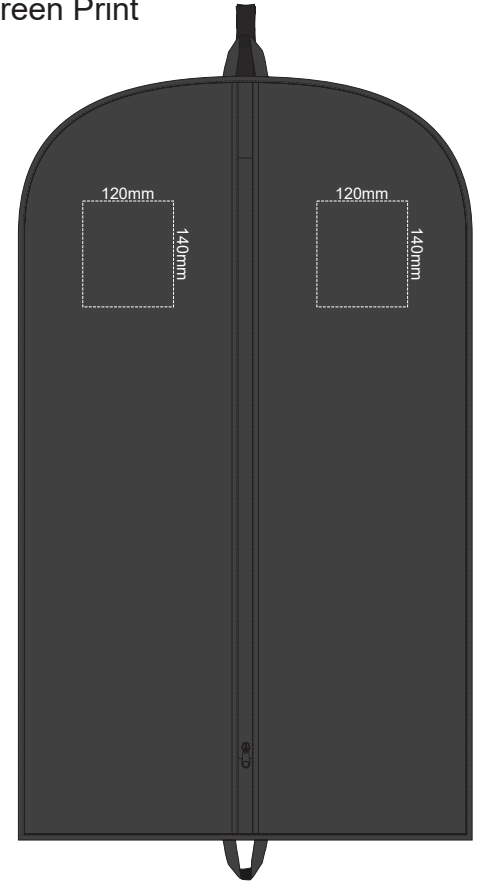

10% of Actual Size  
Screen Print

FRONT CLOSED

BACK OPEN

10% of Actual Size  
Screen Print

FRONT CLOSED

BACK OPEN